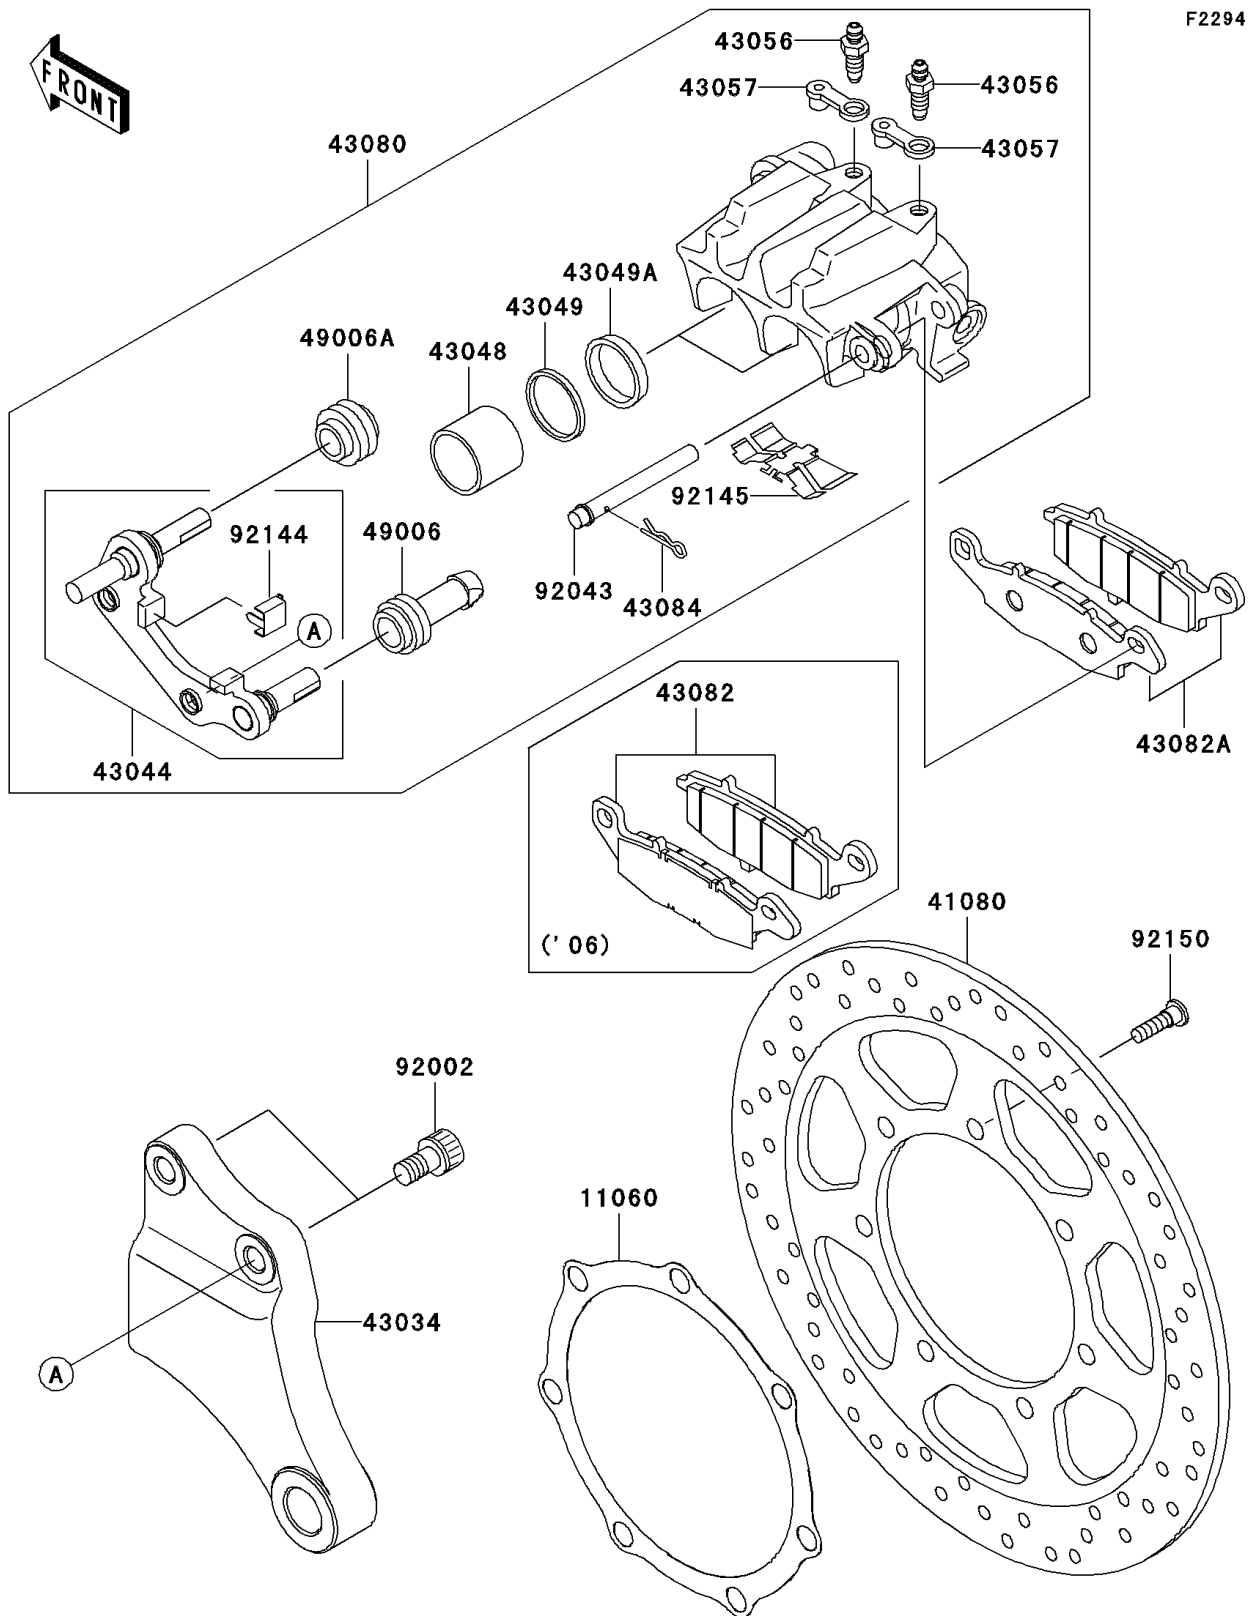

2007 Vulcan 2000

PARTS DIAGRAM

Rear Brake

2007 Vulcan 2000

PARTS LIST

Rear Brake

ITEM NAME	PART NUMBER	QUANTITY
-----------	-------------	----------
