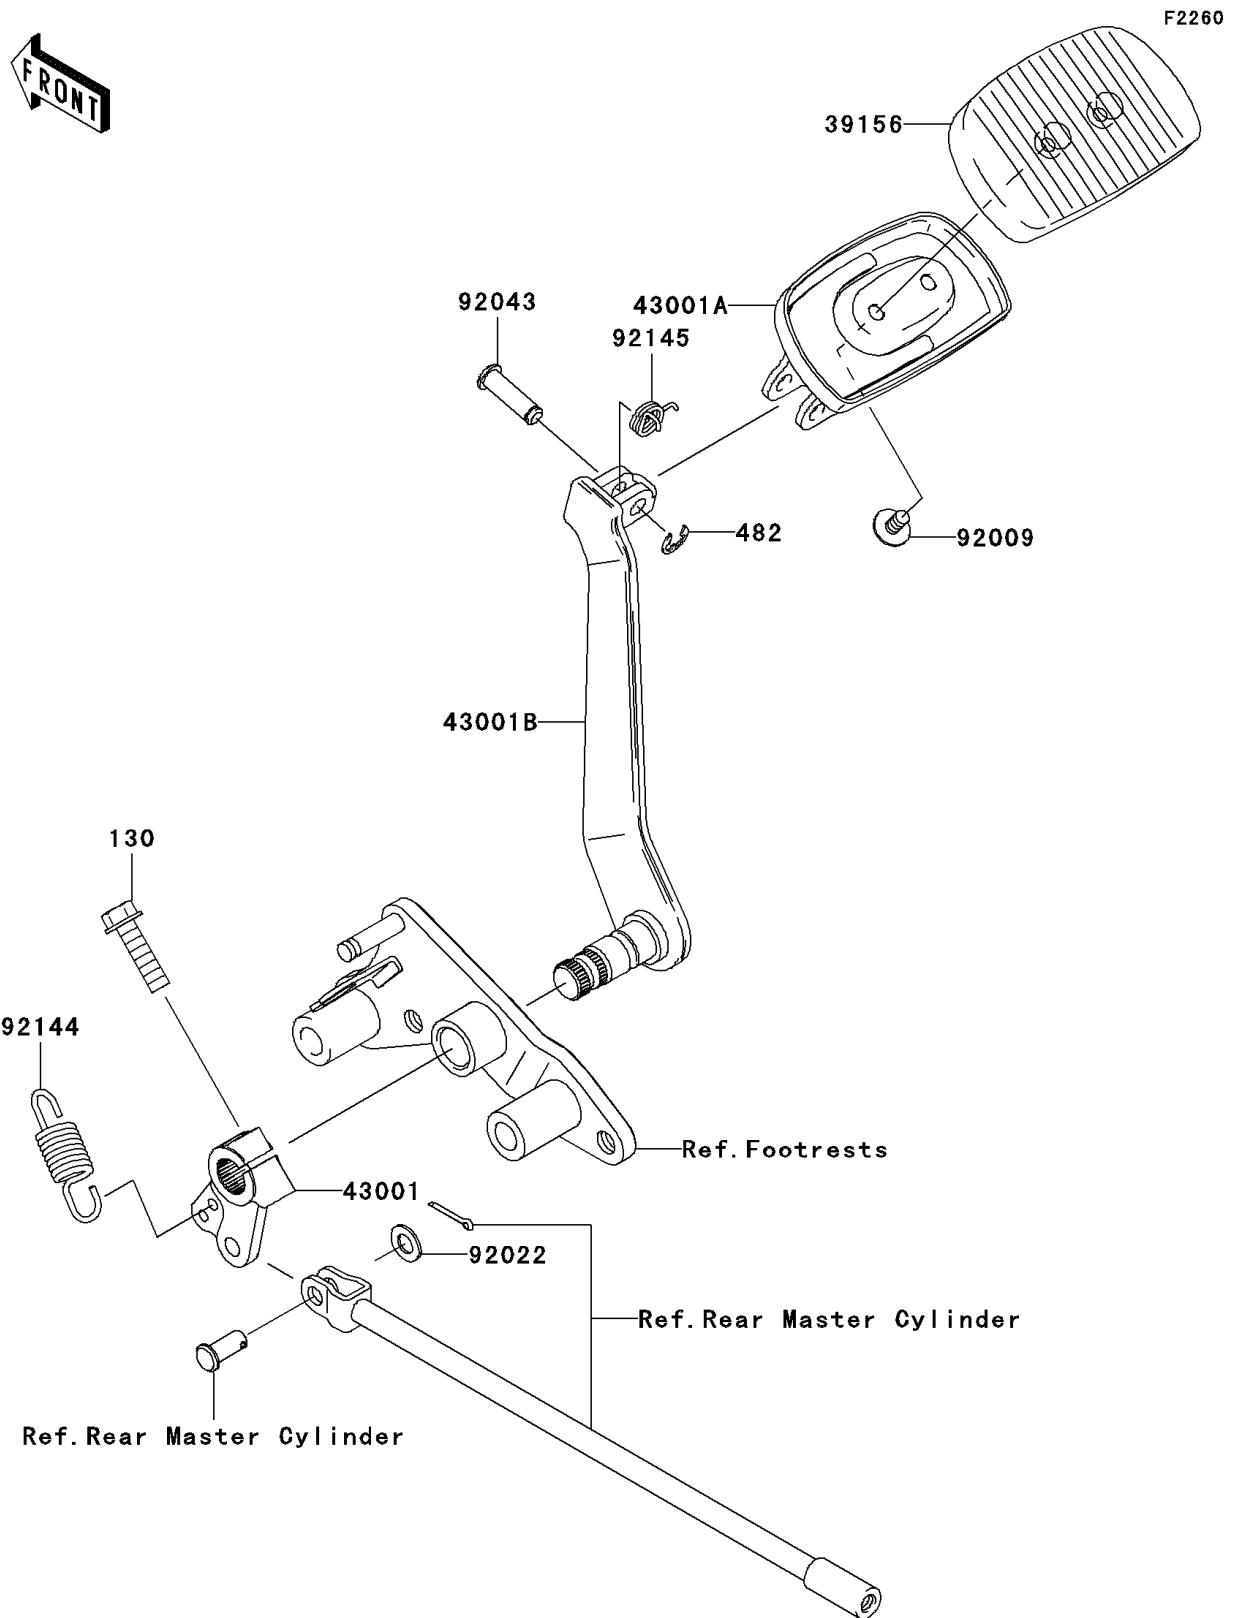

2006 Vulcan 2000

PARTS DIAGRAM

Brake Pedal/Torque Link

2006 Vulcan 2000

PARTS LIST

Brake Pedal/Torque Link

ITEM NAME

PART NUMBER

QUANTITY
