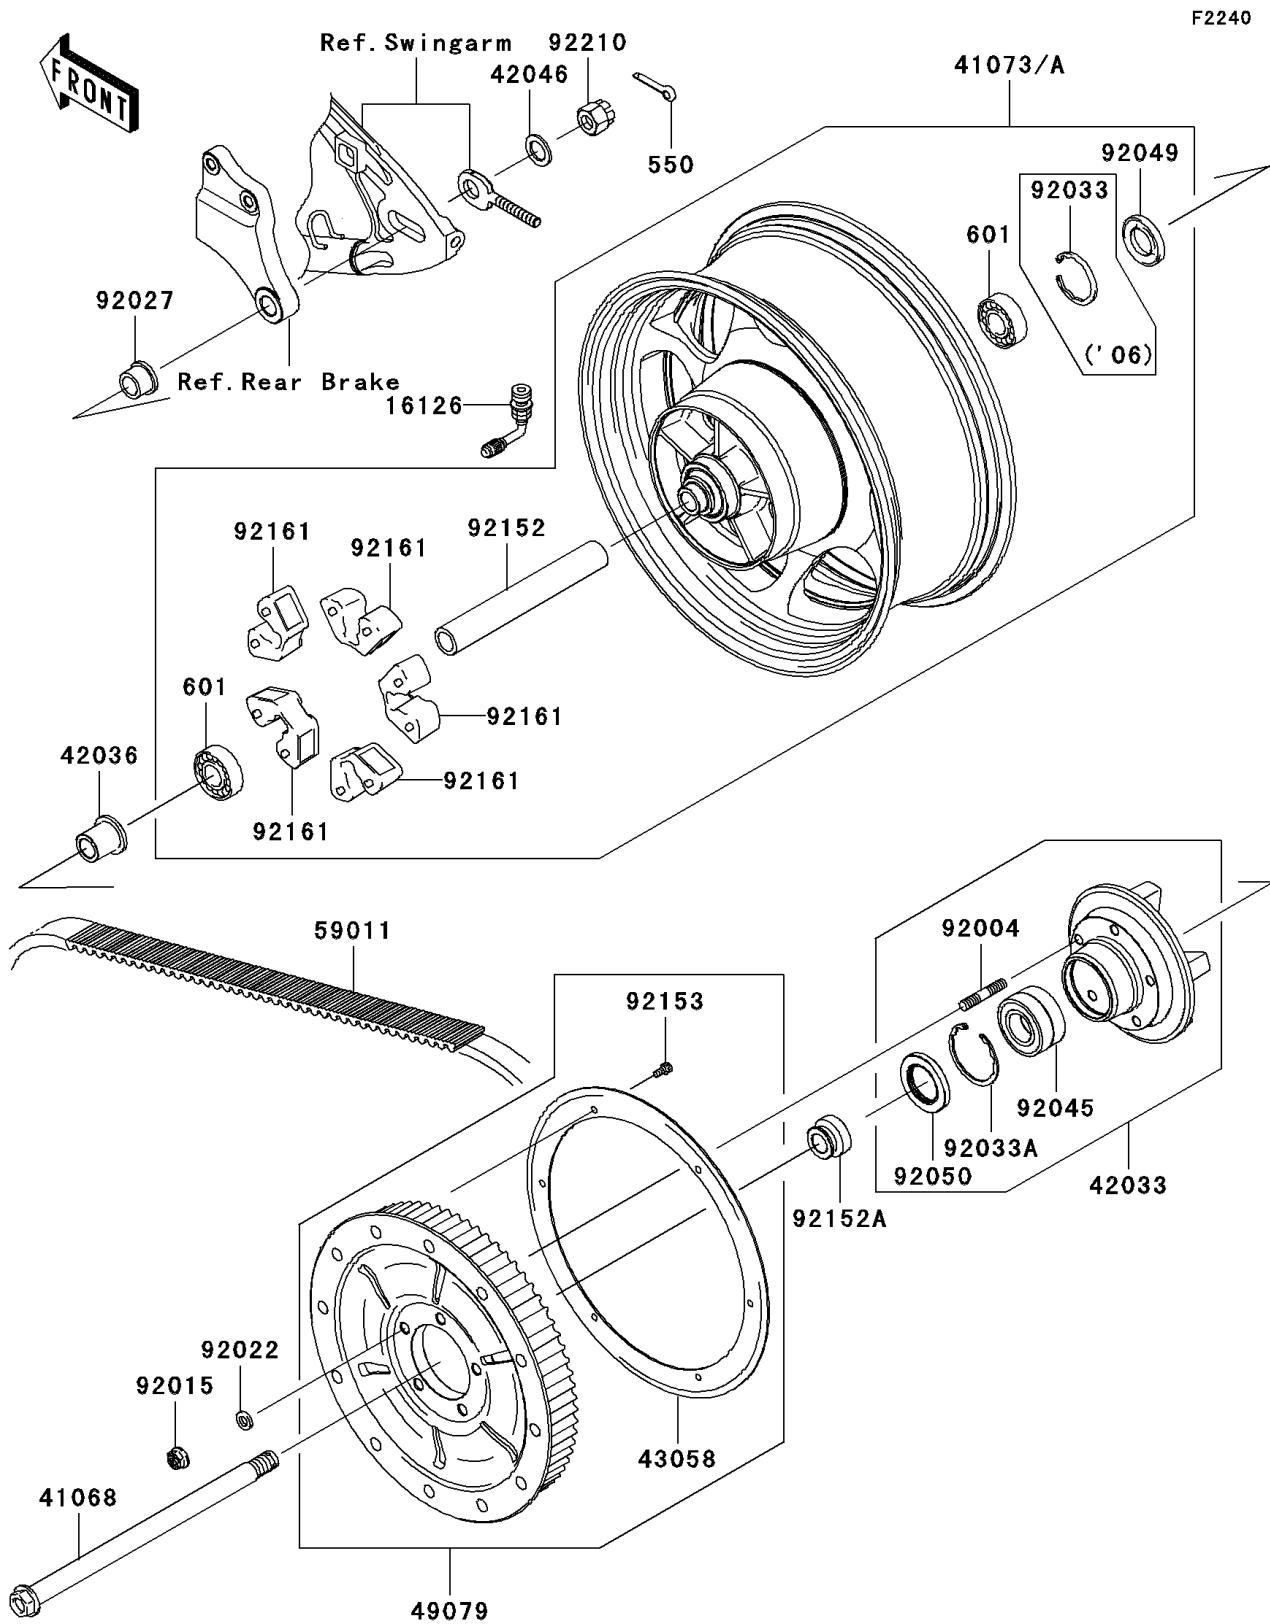

2007 Vulcan 2000

PARTS DIAGRAM

Rear Wheel/Chain

2007 Vulcan 2000

PARTS LIST

Rear Wheel/Chain

ITEM NAME

PART NUMBER

QUANTITY
