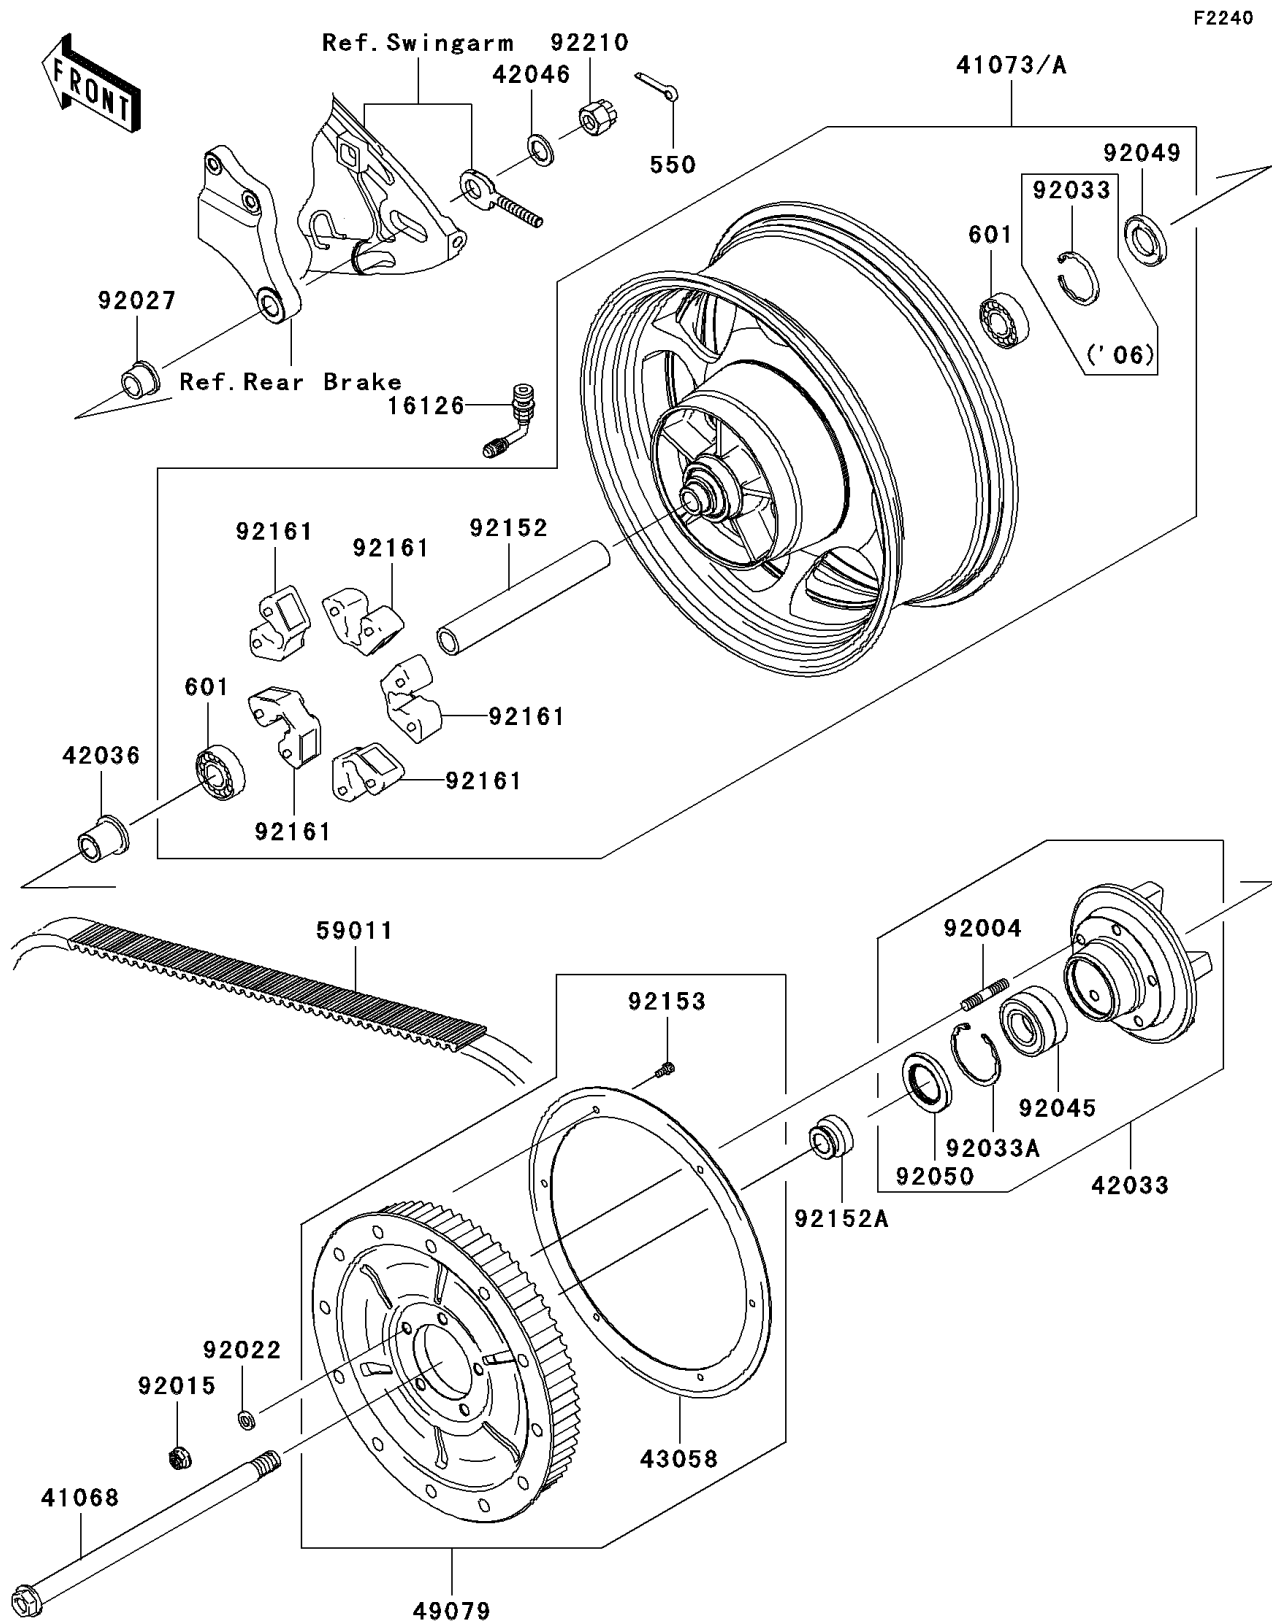

2006 Vulcan 2000

PARTS DIAGRAM

Rear Wheel/Chain

2006 Vulcan 2000

PARTS LIST

Rear Wheel/Chain

ITEM NAME

PART NUMBER

QUANTITY
