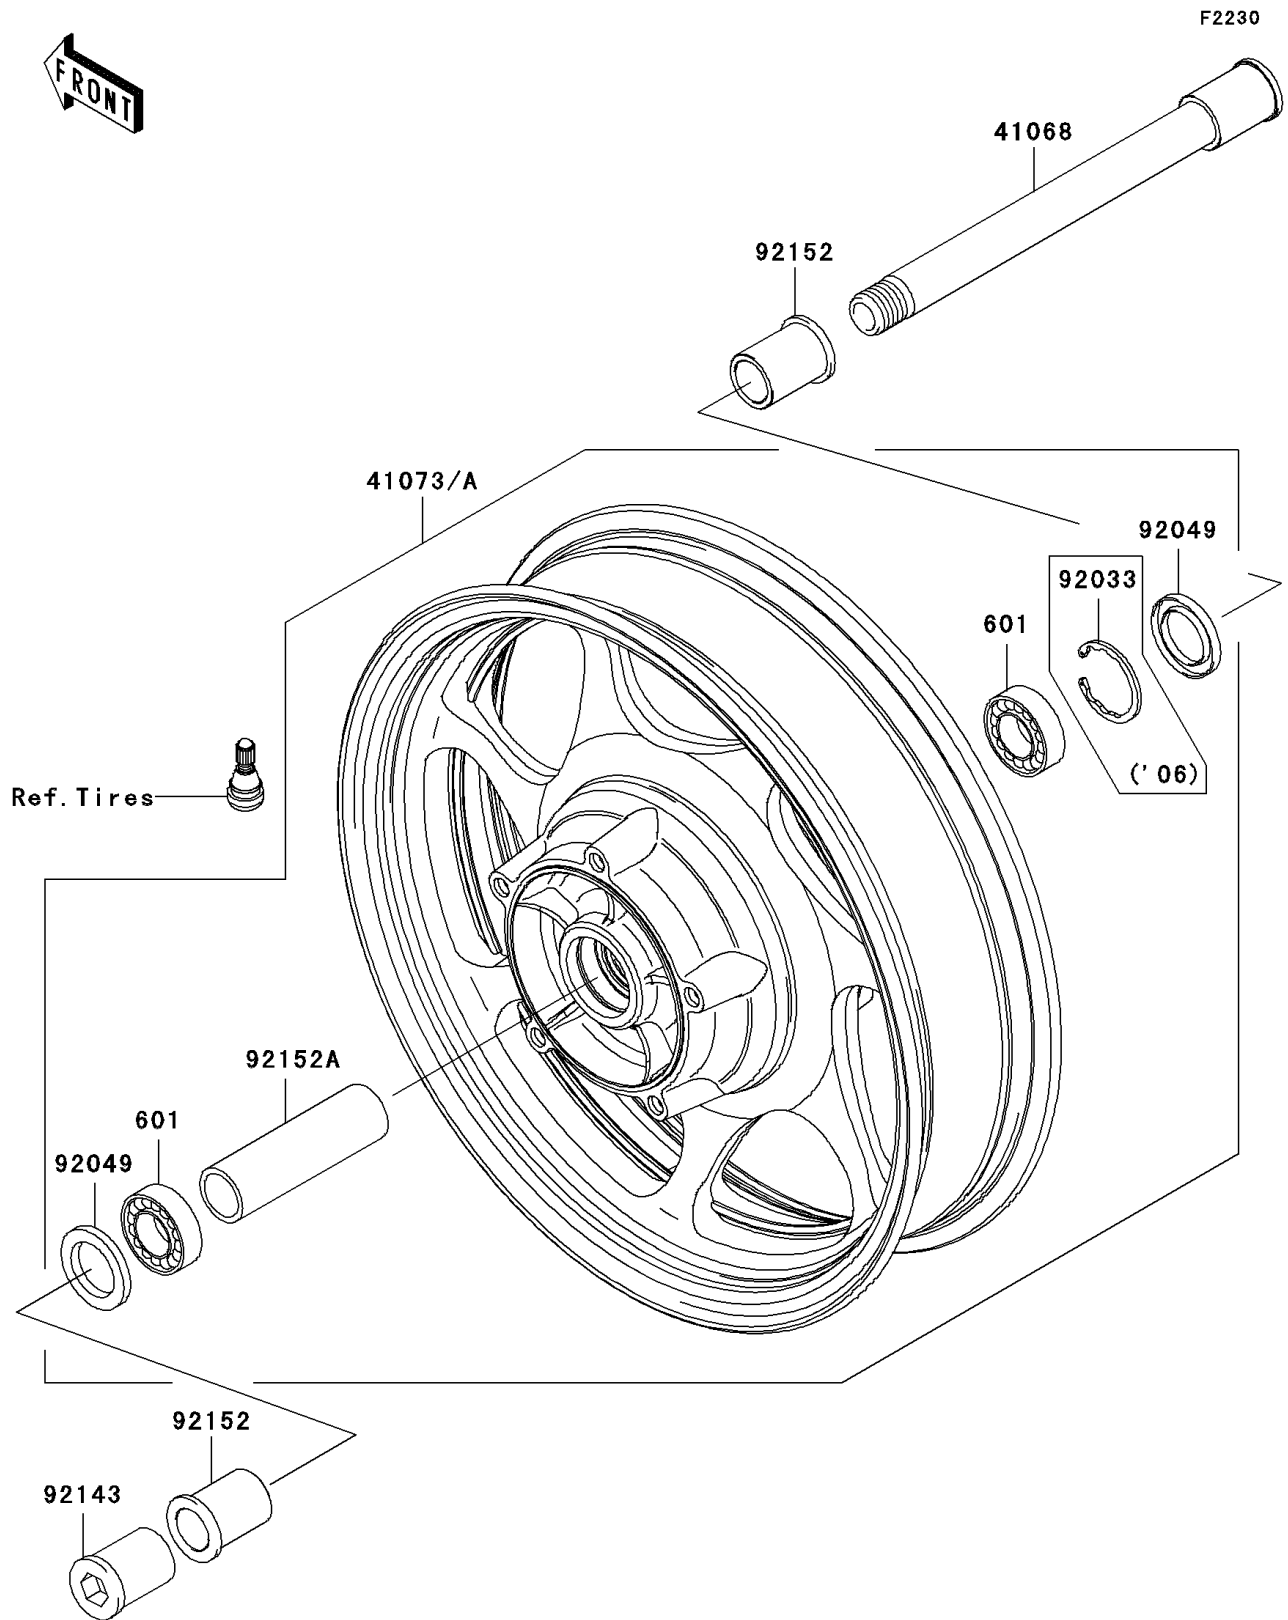

2007 Vulcan 2000

PARTS DIAGRAM

Front Wheel

2007 Vulcan 2000

PARTS LIST

Front Wheel

ITEM NAME

PART NUMBER

QUANTITY
