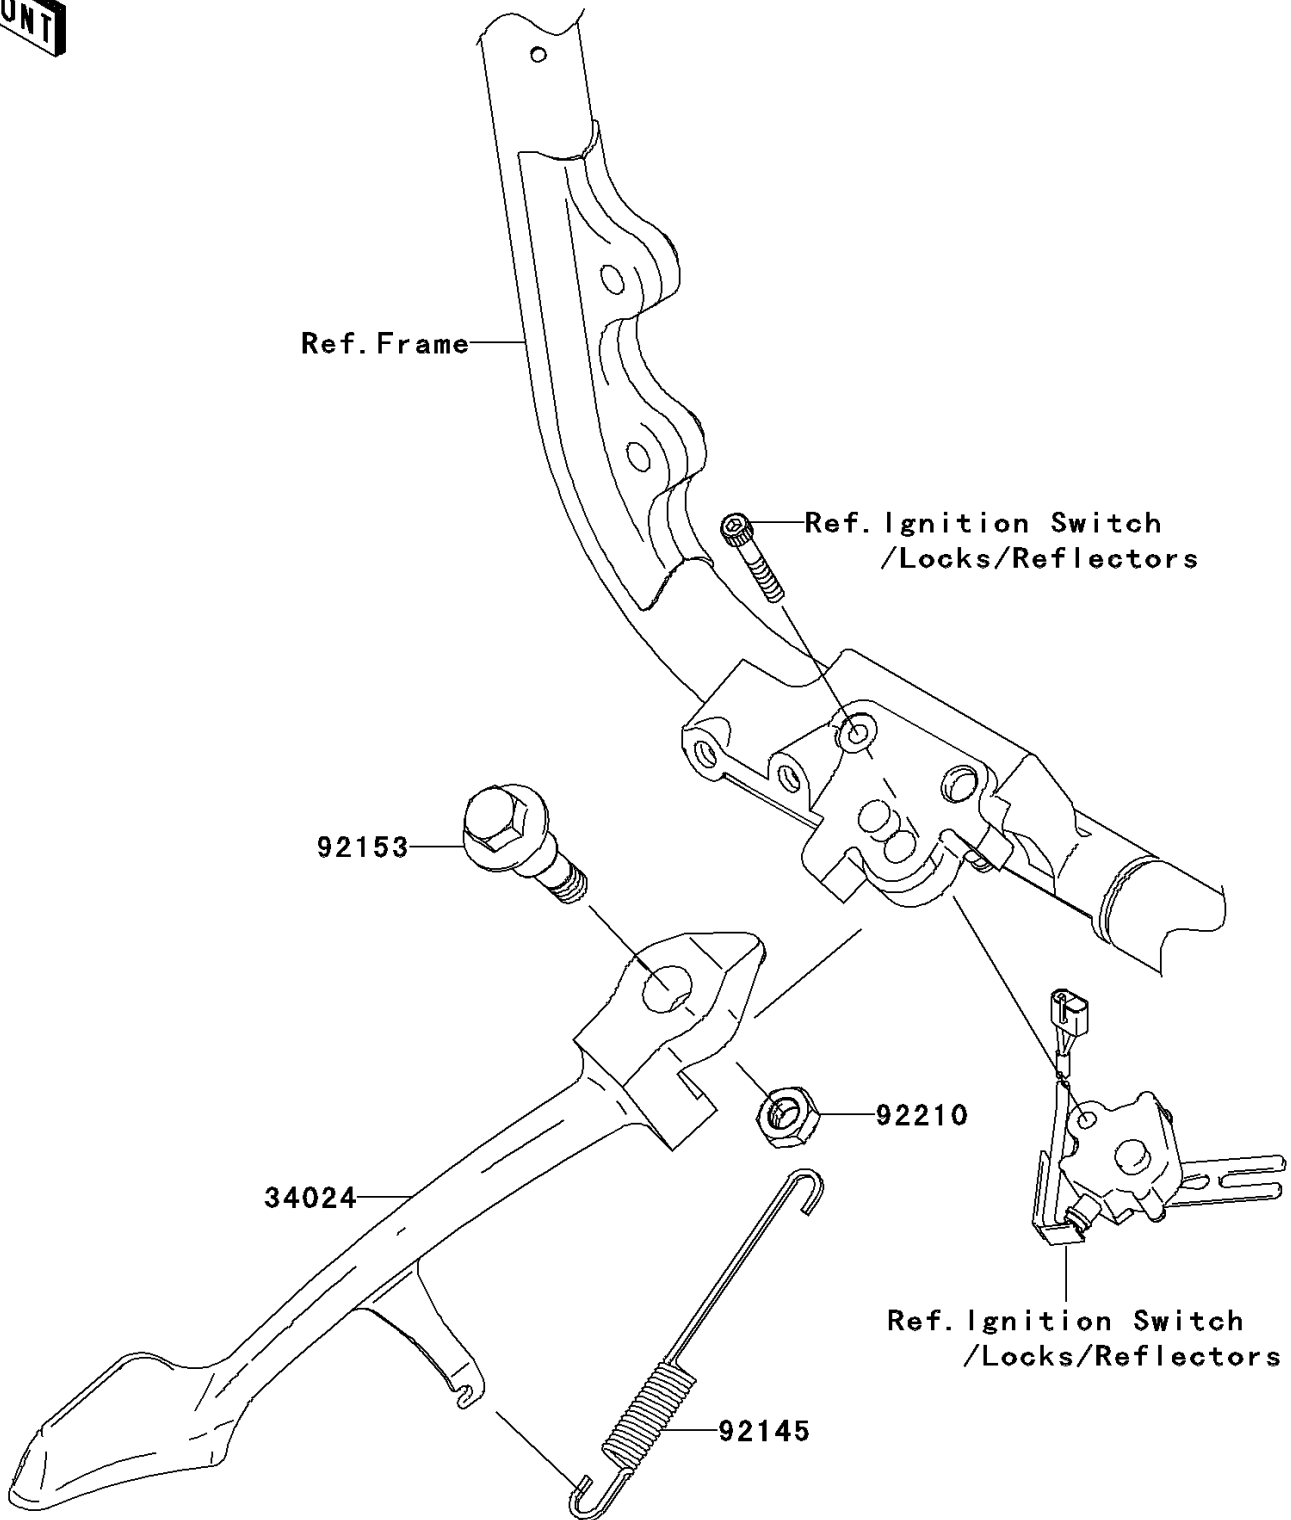

2007 Vulcan 2000

PARTS DIAGRAM

Stand(s)

F2190

2007 Vulcan 2000

PARTS LIST

Stand(s)

ITEM NAME

PART NUMBER

QUANTITY
