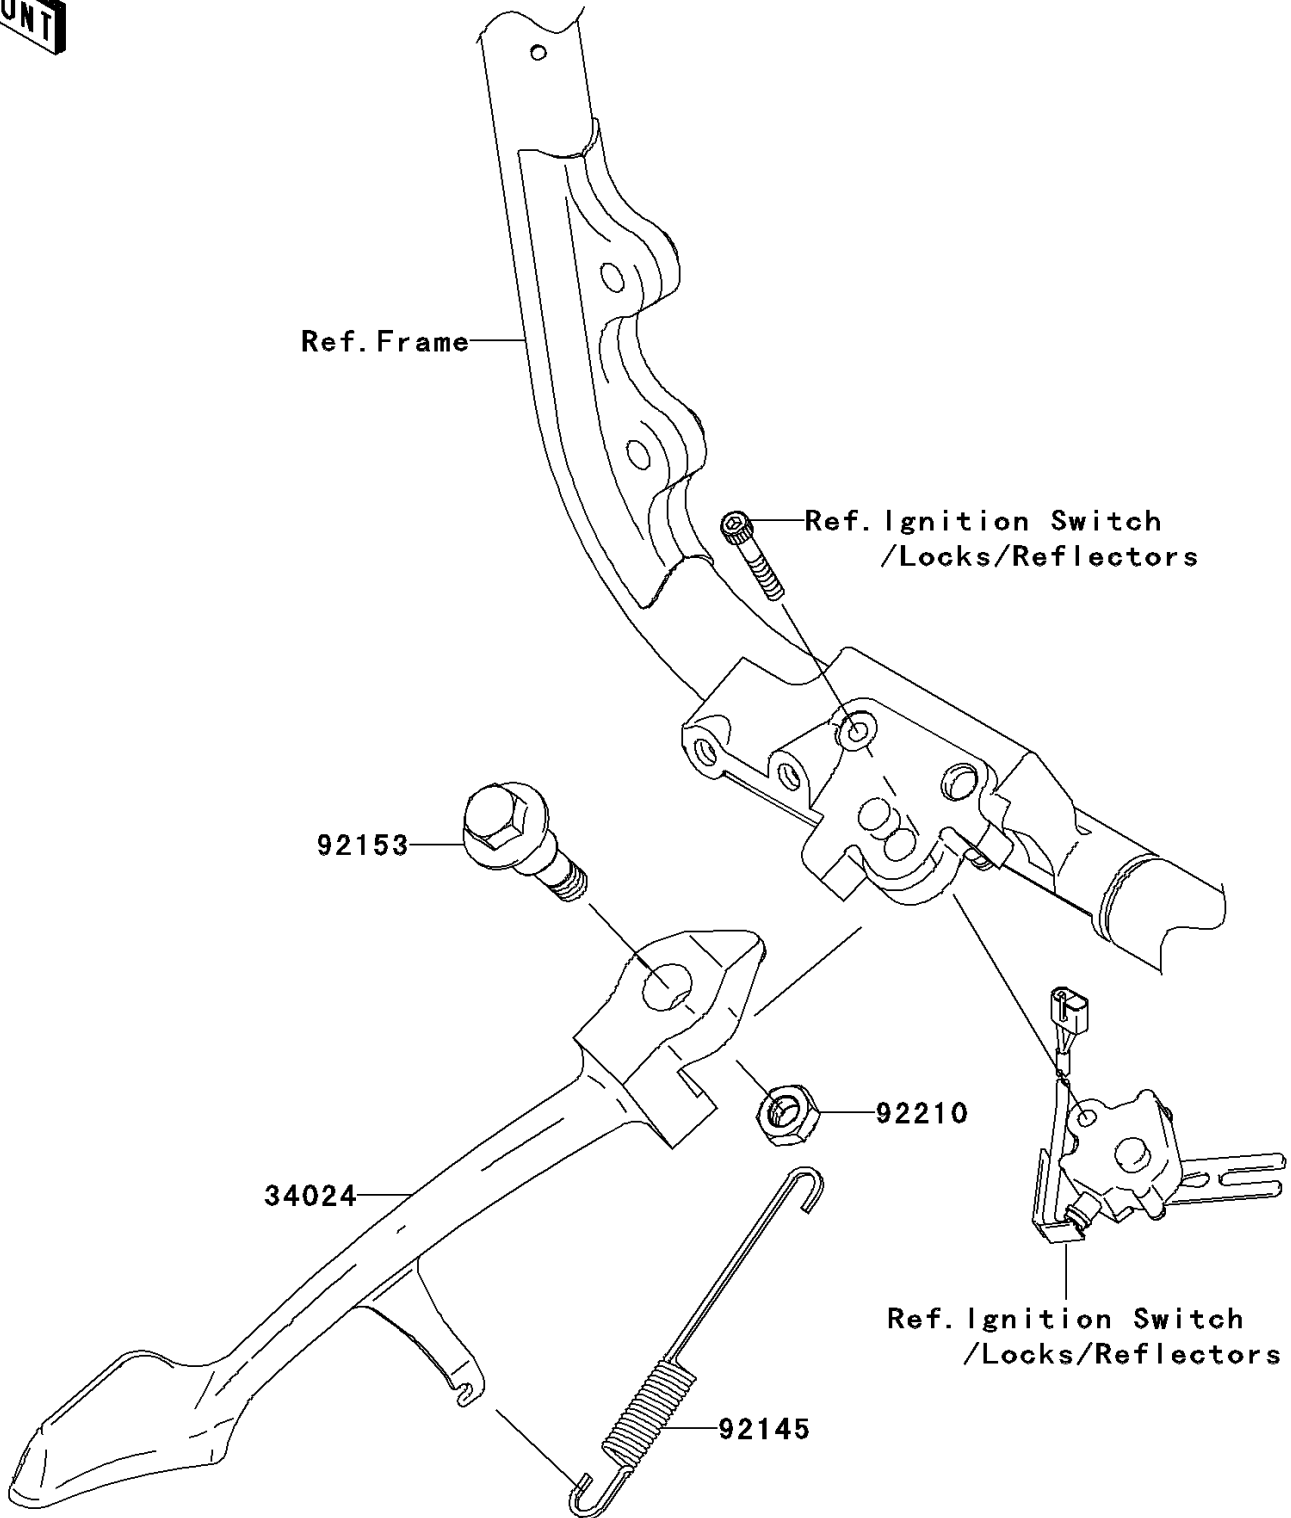

2006 Vulcan 2000

PARTS DIAGRAM

Stand(s)

F2190

2006 Vulcan 2000

PARTS LIST

Stand(s)

ITEM NAME	PART NUMBER	QUANTITY
STAND-SIDE (Ref # 34024)	34024-0023	1
SPRING,SIDE STAND (Ref # 92145)	92145-0190	1
BOLT,SIDE STAND (Ref # 92153)	92153-0928	1
NUT,LOCK,12MM (Ref # 92210)	92210-1249	1