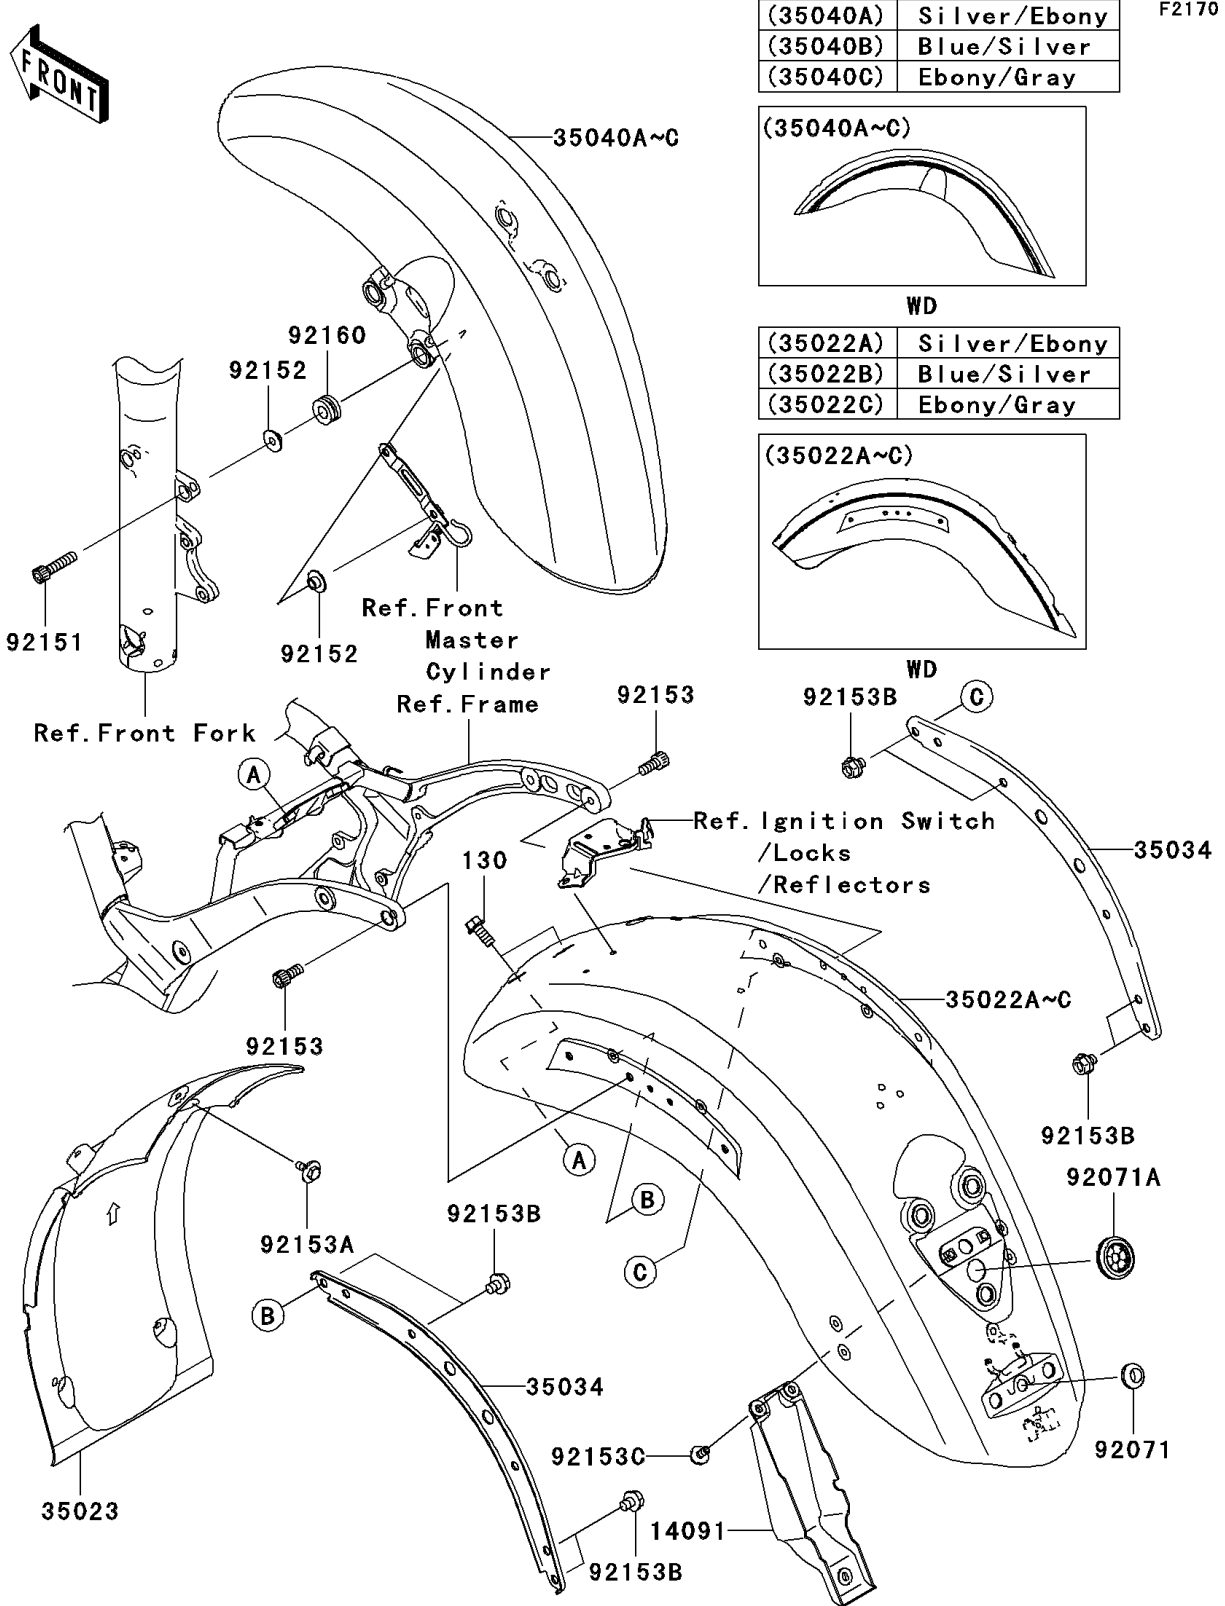

2006 Vulcan 2000

PARTS DIAGRAM

Fenders

(35040A)	Silver/Ebony
(35040B)	Blue/Silver
(35040C)	Ebony/Gray

F2170

WD

(35022A)	Silver/Ebony
(35022B)	Blue/Silver
(35022C)	Ebony/Gray

WD

2006 Vulcan 2000

PARTS LIST

Fenders

ITEM NAME

PART NUMBER

QUANTITY
