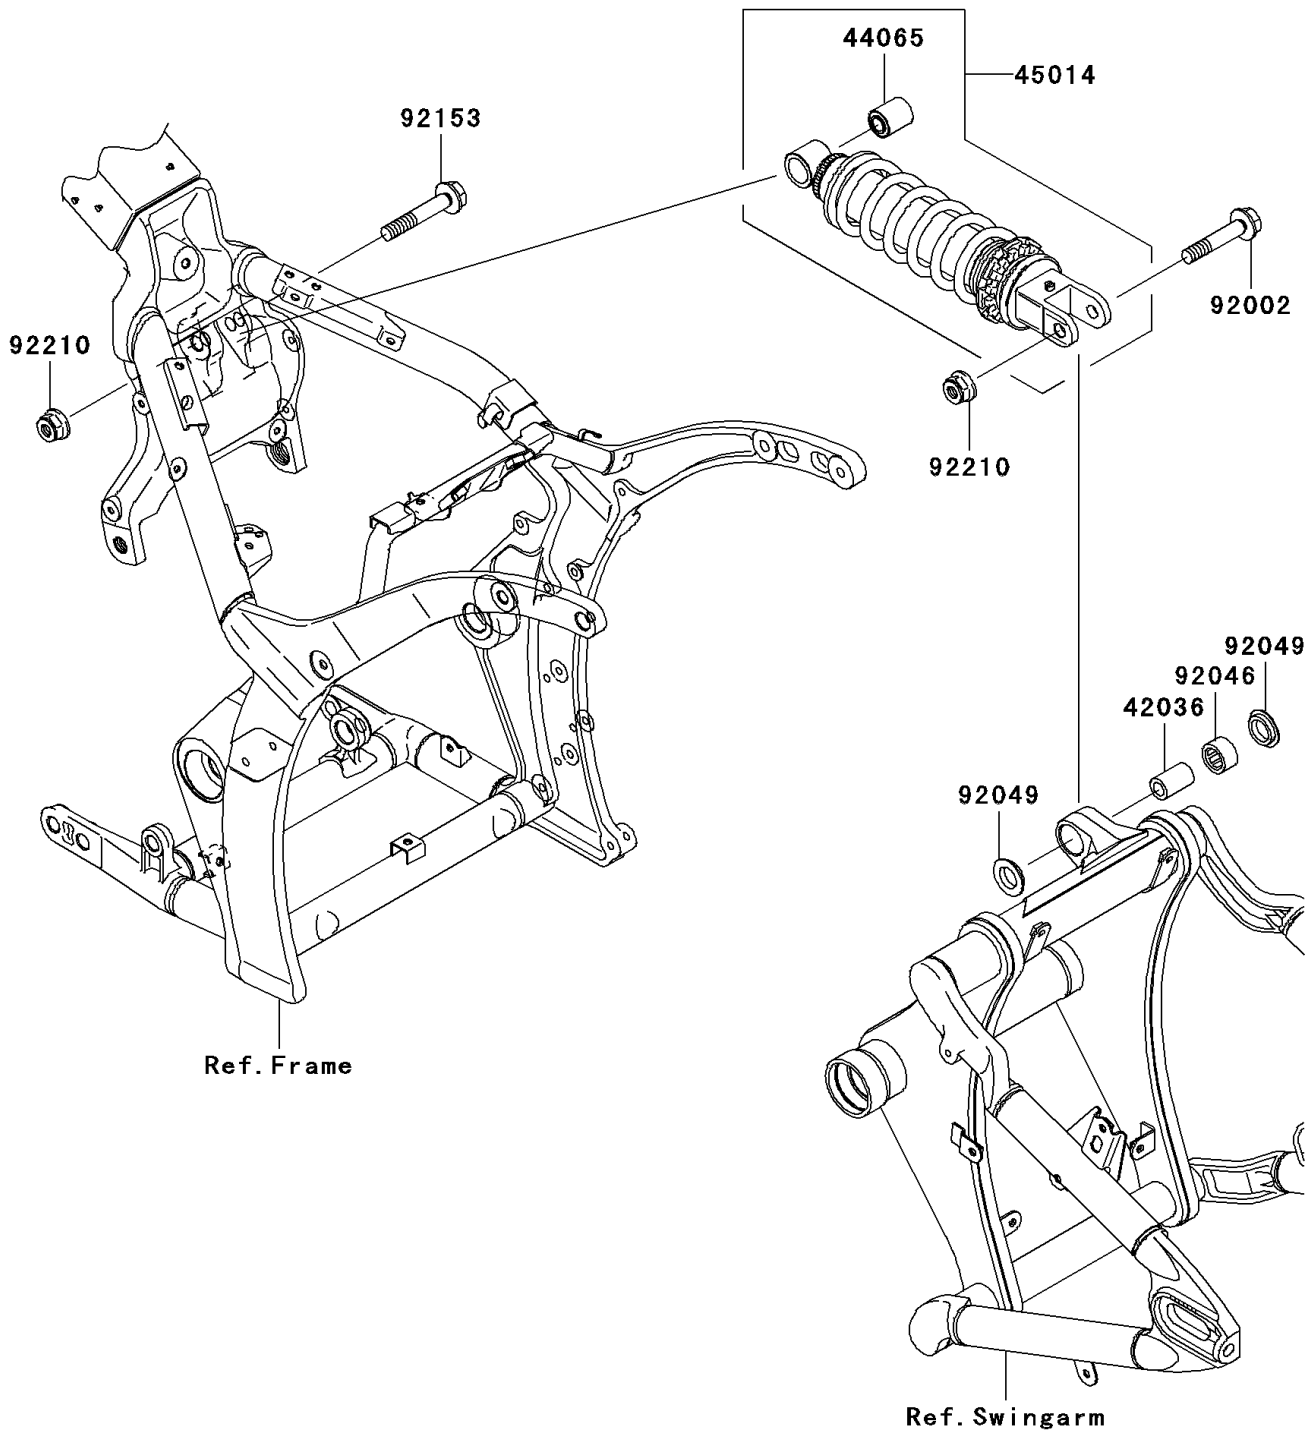

2007 Vulcan 2000

PARTS DIAGRAM

Suspension/Shock Absorber

F2151

2007 Vulcan 2000

PARTS LIST

Suspension/Shock Absorber

ITEM NAME

PART NUMBER

QUANTITY
