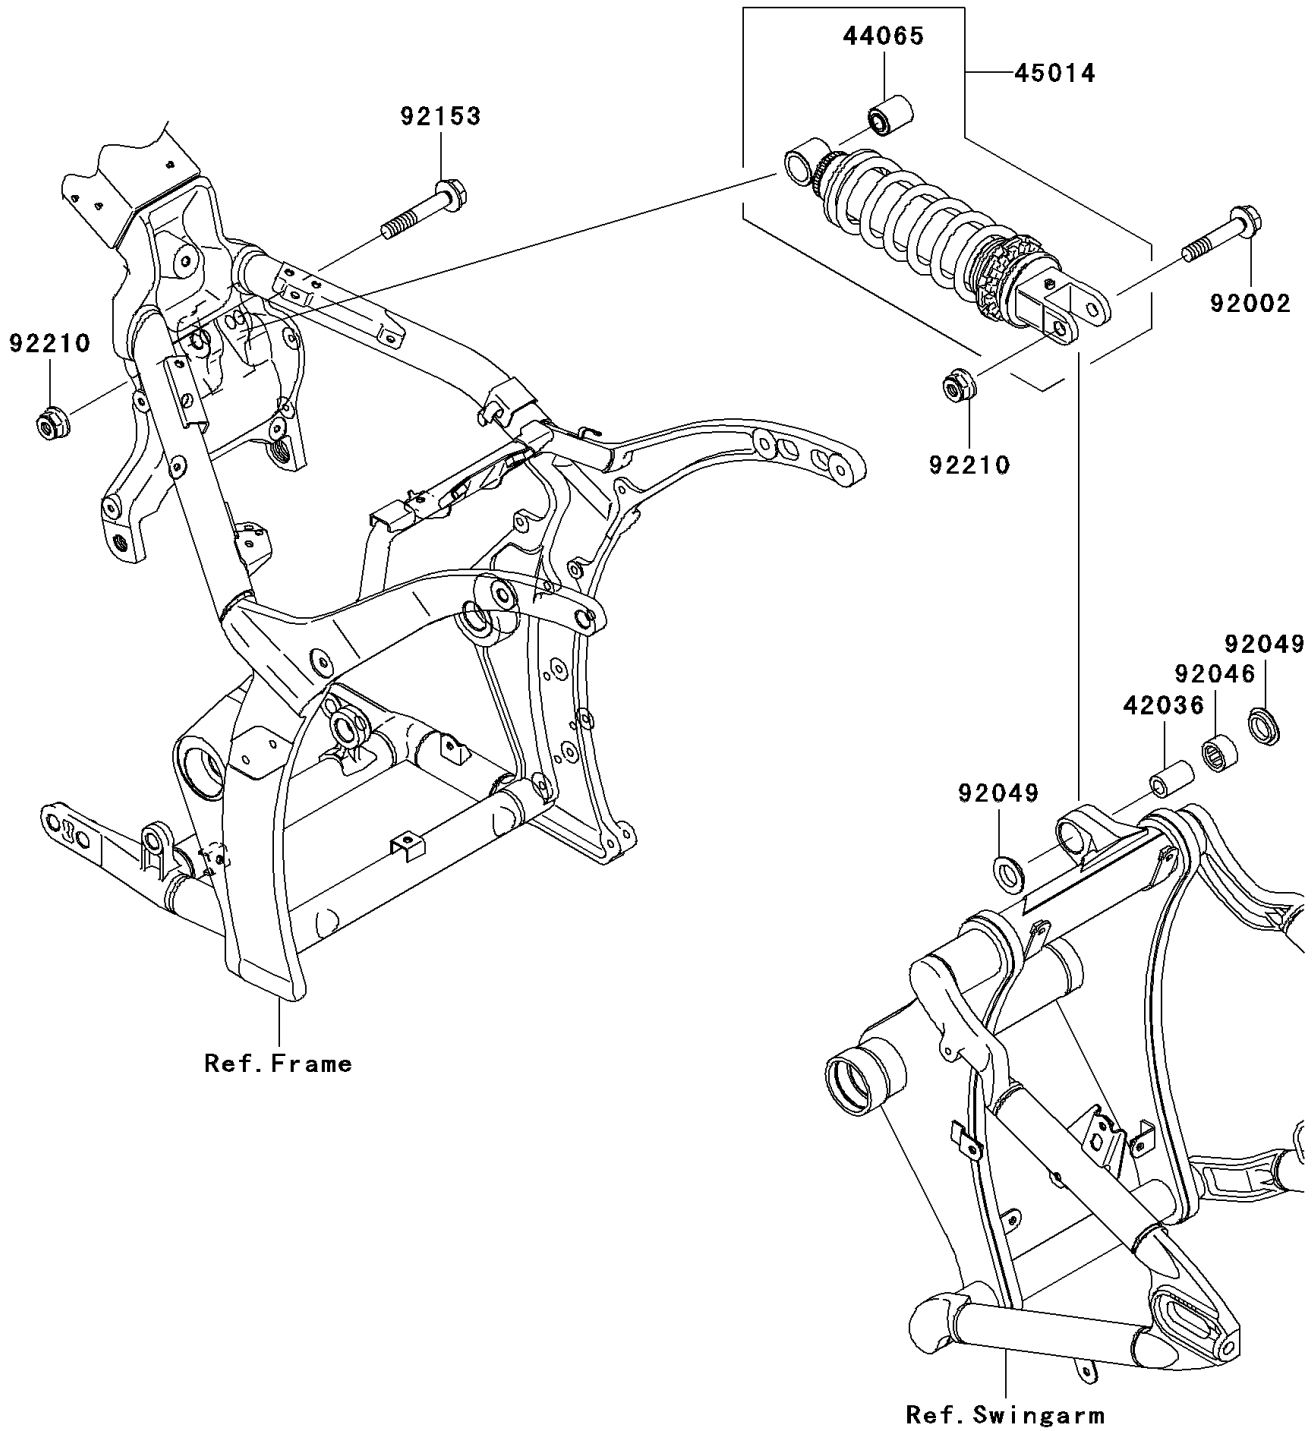

2006 Vulcan 2000

PARTS DIAGRAM

Suspension/Shock Absorber

F2151

2006 Vulcan 2000

PARTS LIST

Suspension/Shock Absorber

ITEM NAME

PART NUMBER

QUANTITY
