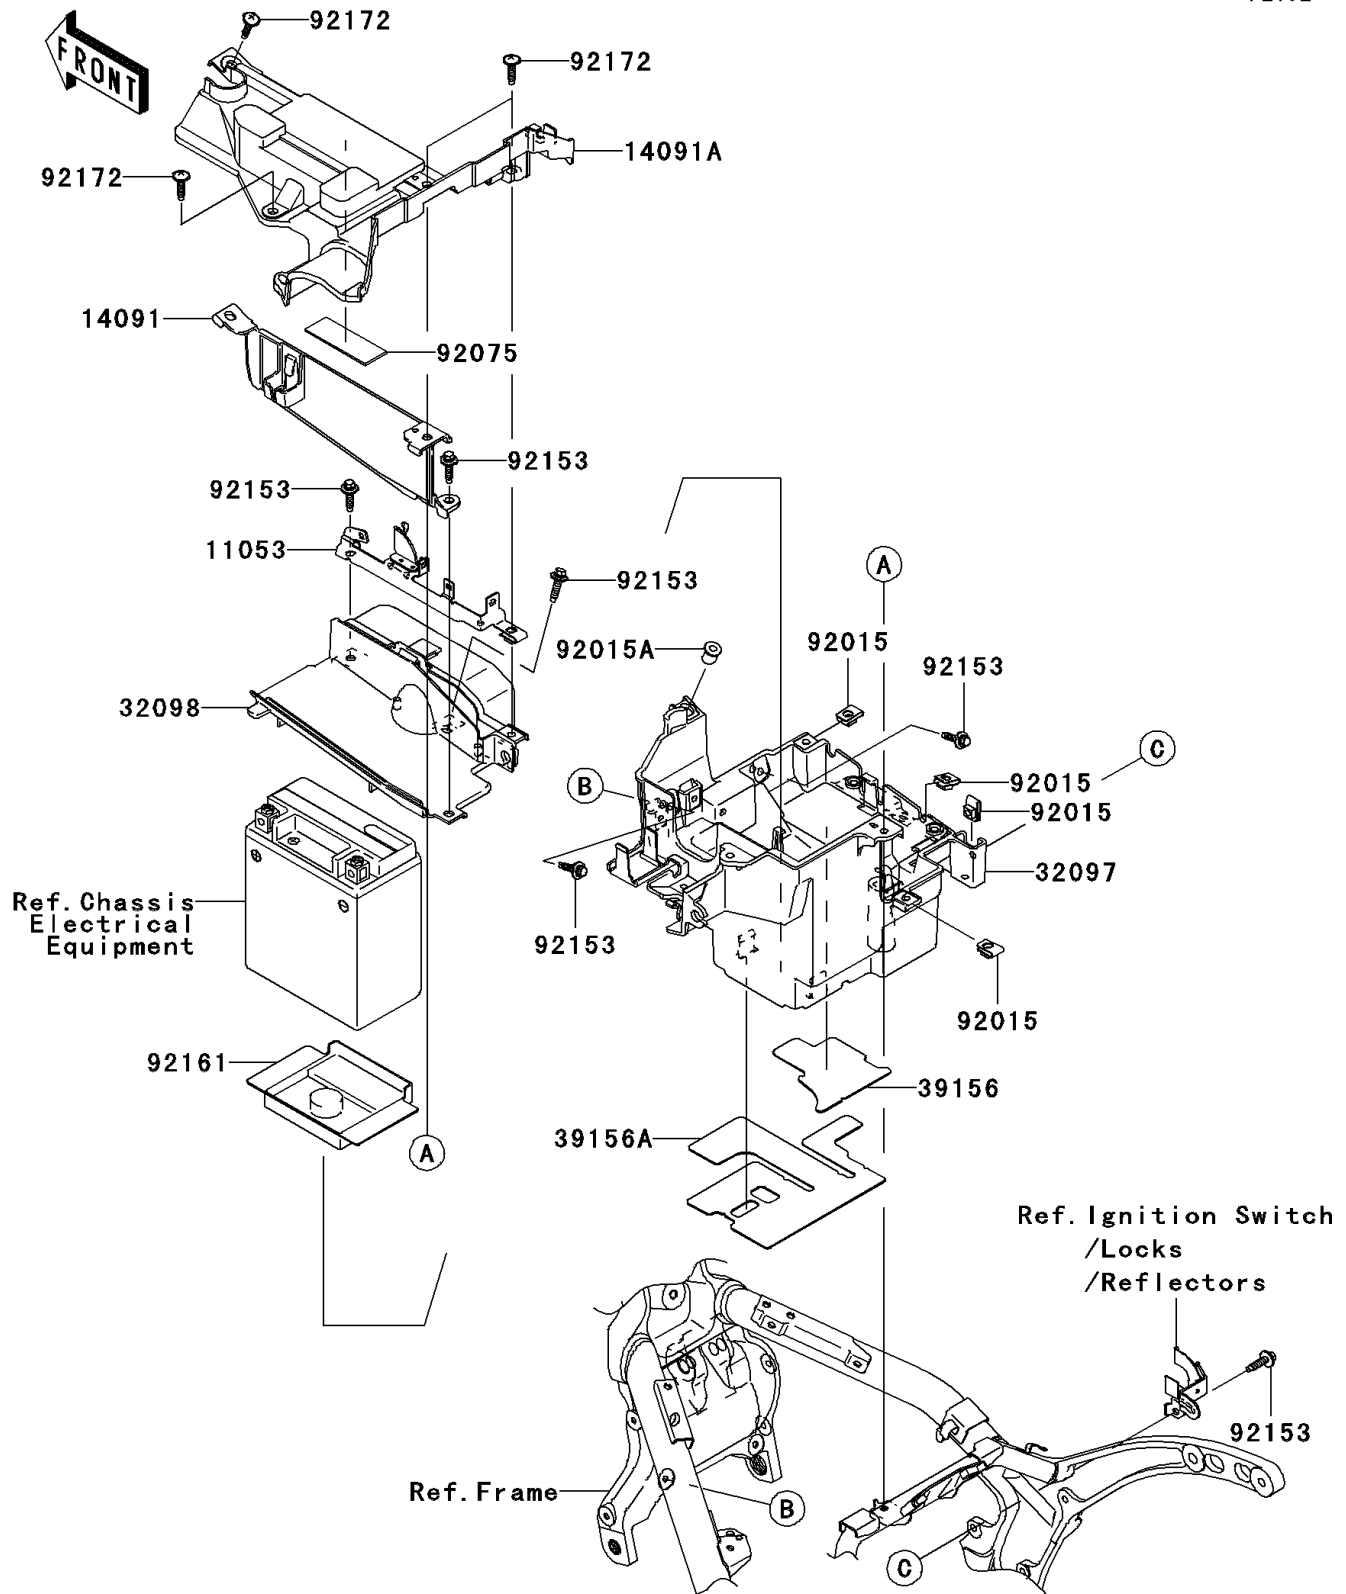

2007 Vulcan 2000

PARTS DIAGRAM

Battery Case

F2132

2007 Vulcan 2000

PARTS LIST

Battery Case

ITEM NAME

PART NUMBER

QUANTITY
