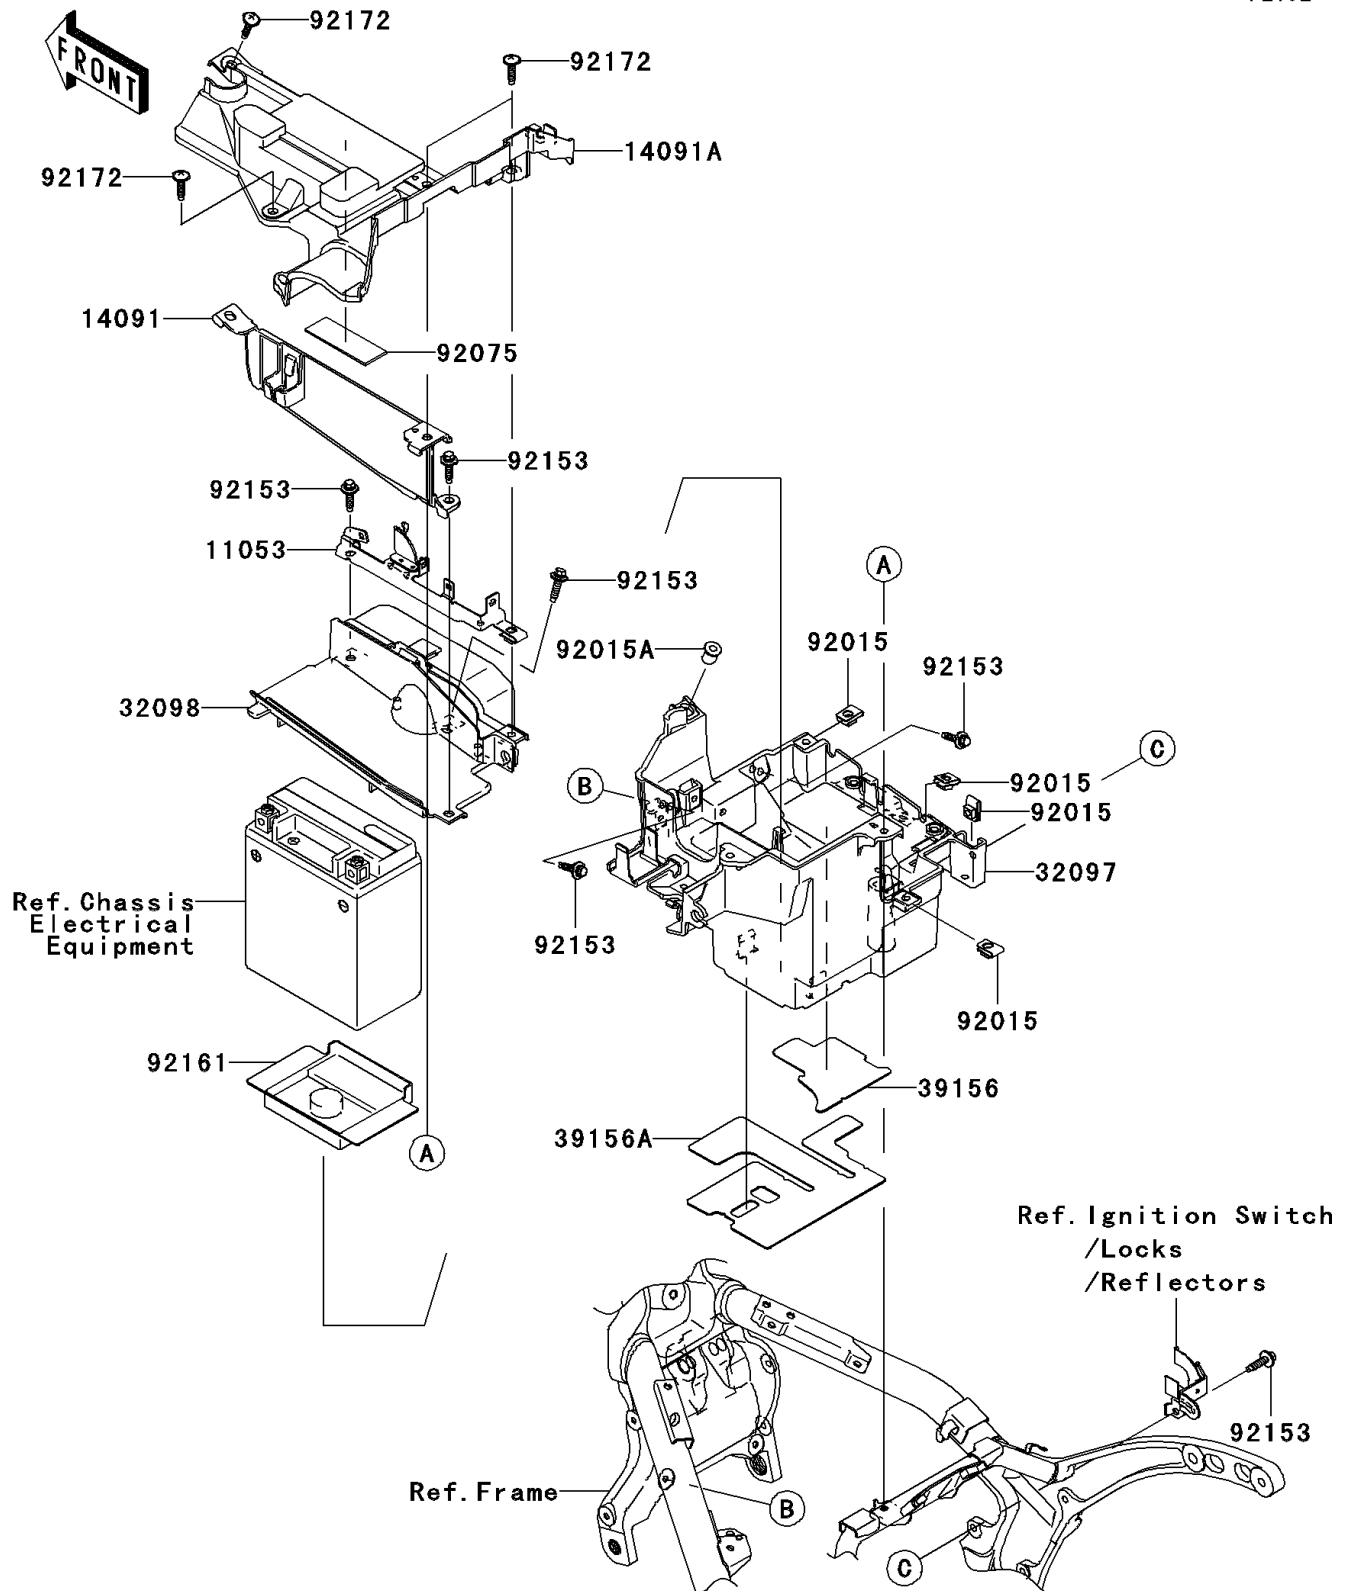

2006 Vulcan 2000

PARTS DIAGRAM

Battery Case

F2132

2006 Vulcan 2000

PARTS LIST

Battery Case

ITEM NAME

PART NUMBER

QUANTITY
