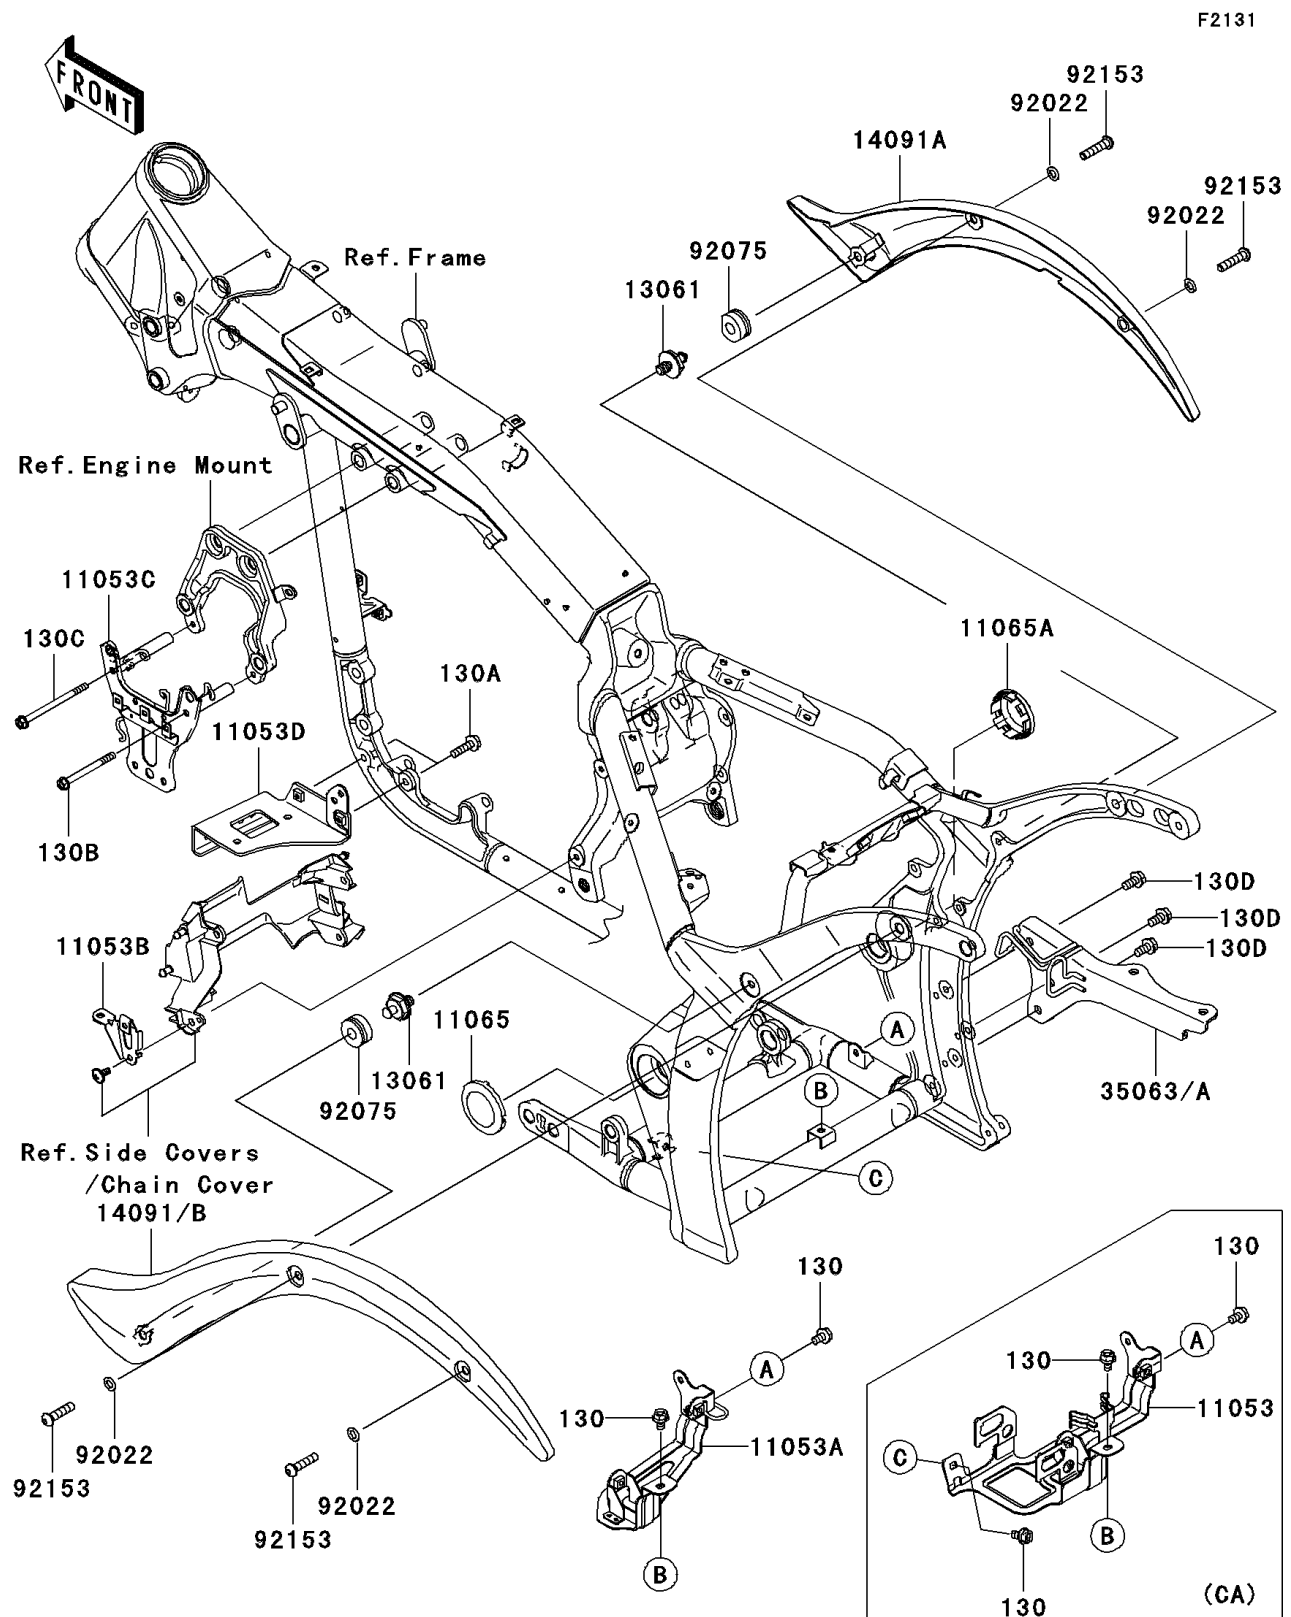

2006 Vulcan 2000

PARTS DIAGRAM

Frame Fittings

2006 Vulcan 2000

PARTS LIST

Frame Fittings

Kawasaki

Let the Good Times Roll®

ITEM NAME

PART NUMBER

QUANTITY
