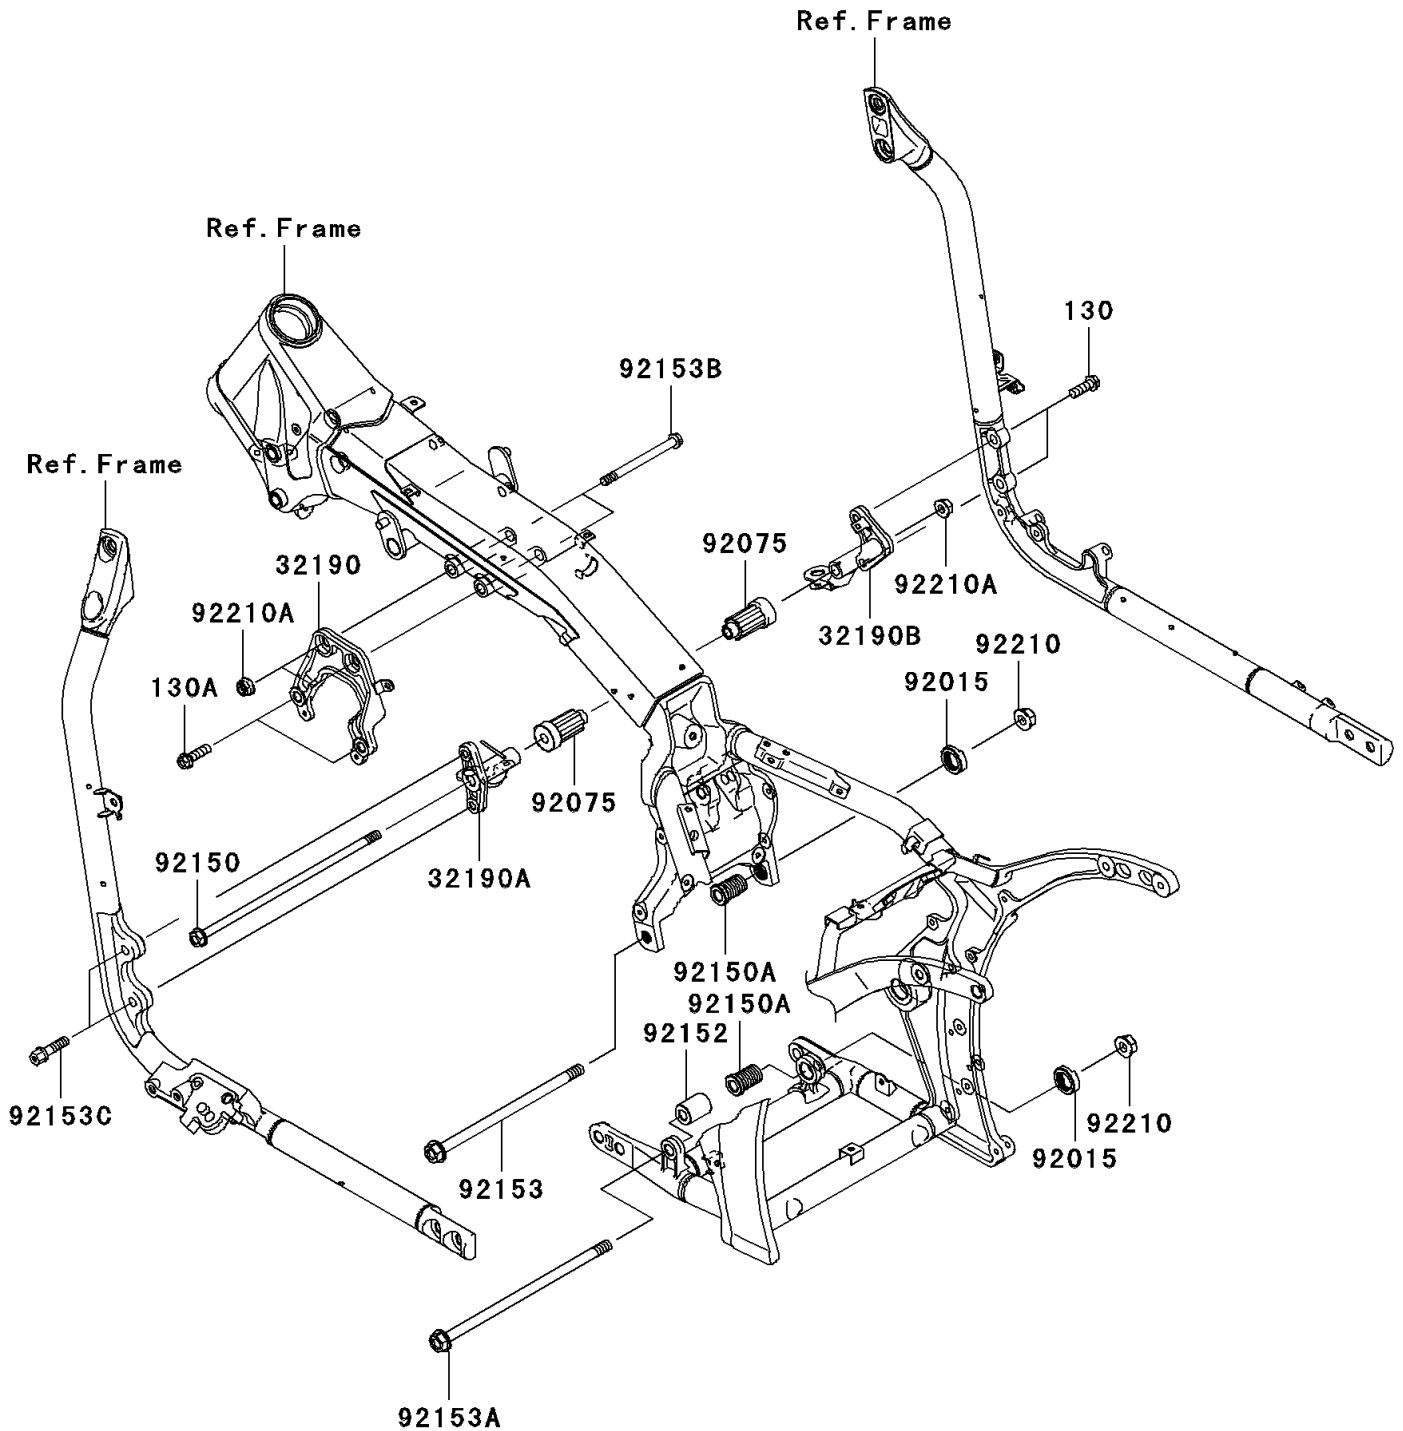

2007 Vulcan 2000

PARTS DIAGRAM

Engine Mount

F2122

2007 Vulcan 2000

PARTS LIST

Engine Mount

ITEM NAME

PART NUMBER

QUANTITY
