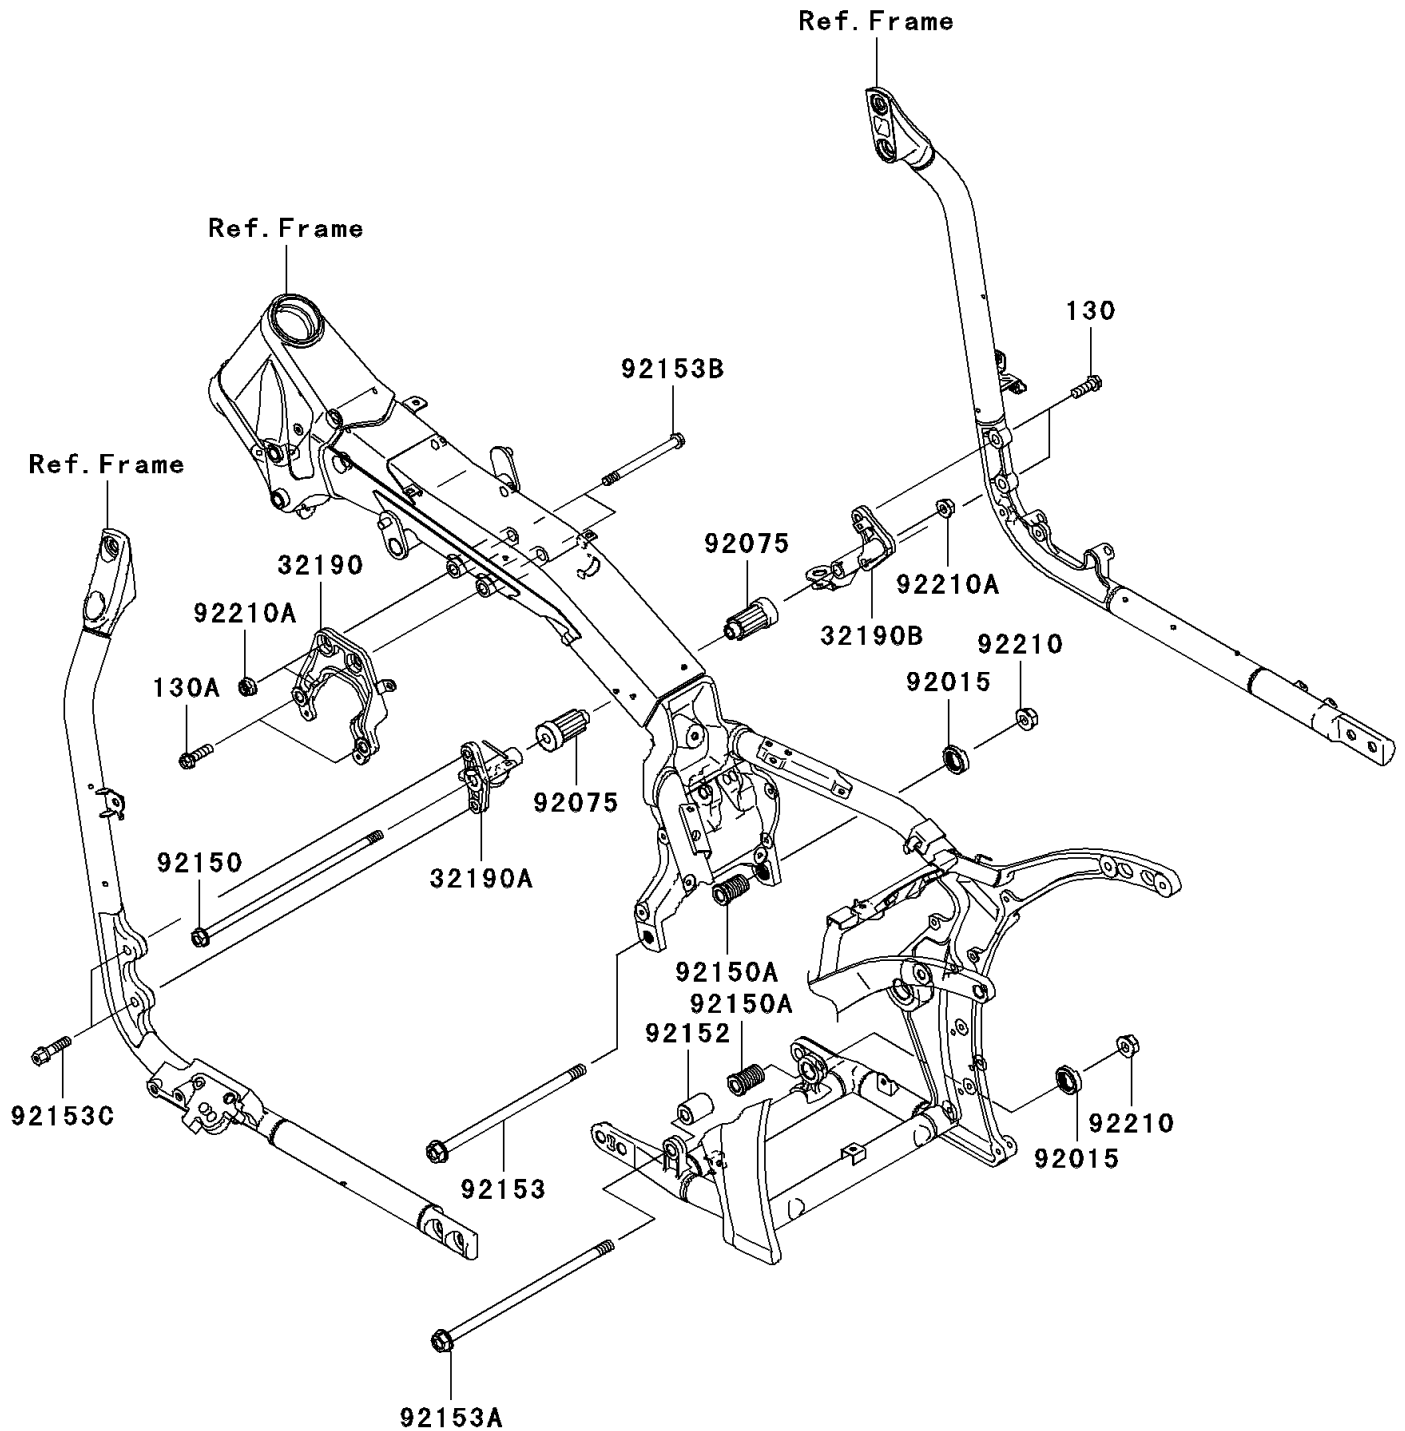

2006 Vulcan 2000

PARTS DIAGRAM

Engine Mount

F2122

2006 Vulcan 2000

PARTS LIST

Engine Mount

ITEM NAME

PART NUMBER

QUANTITY
