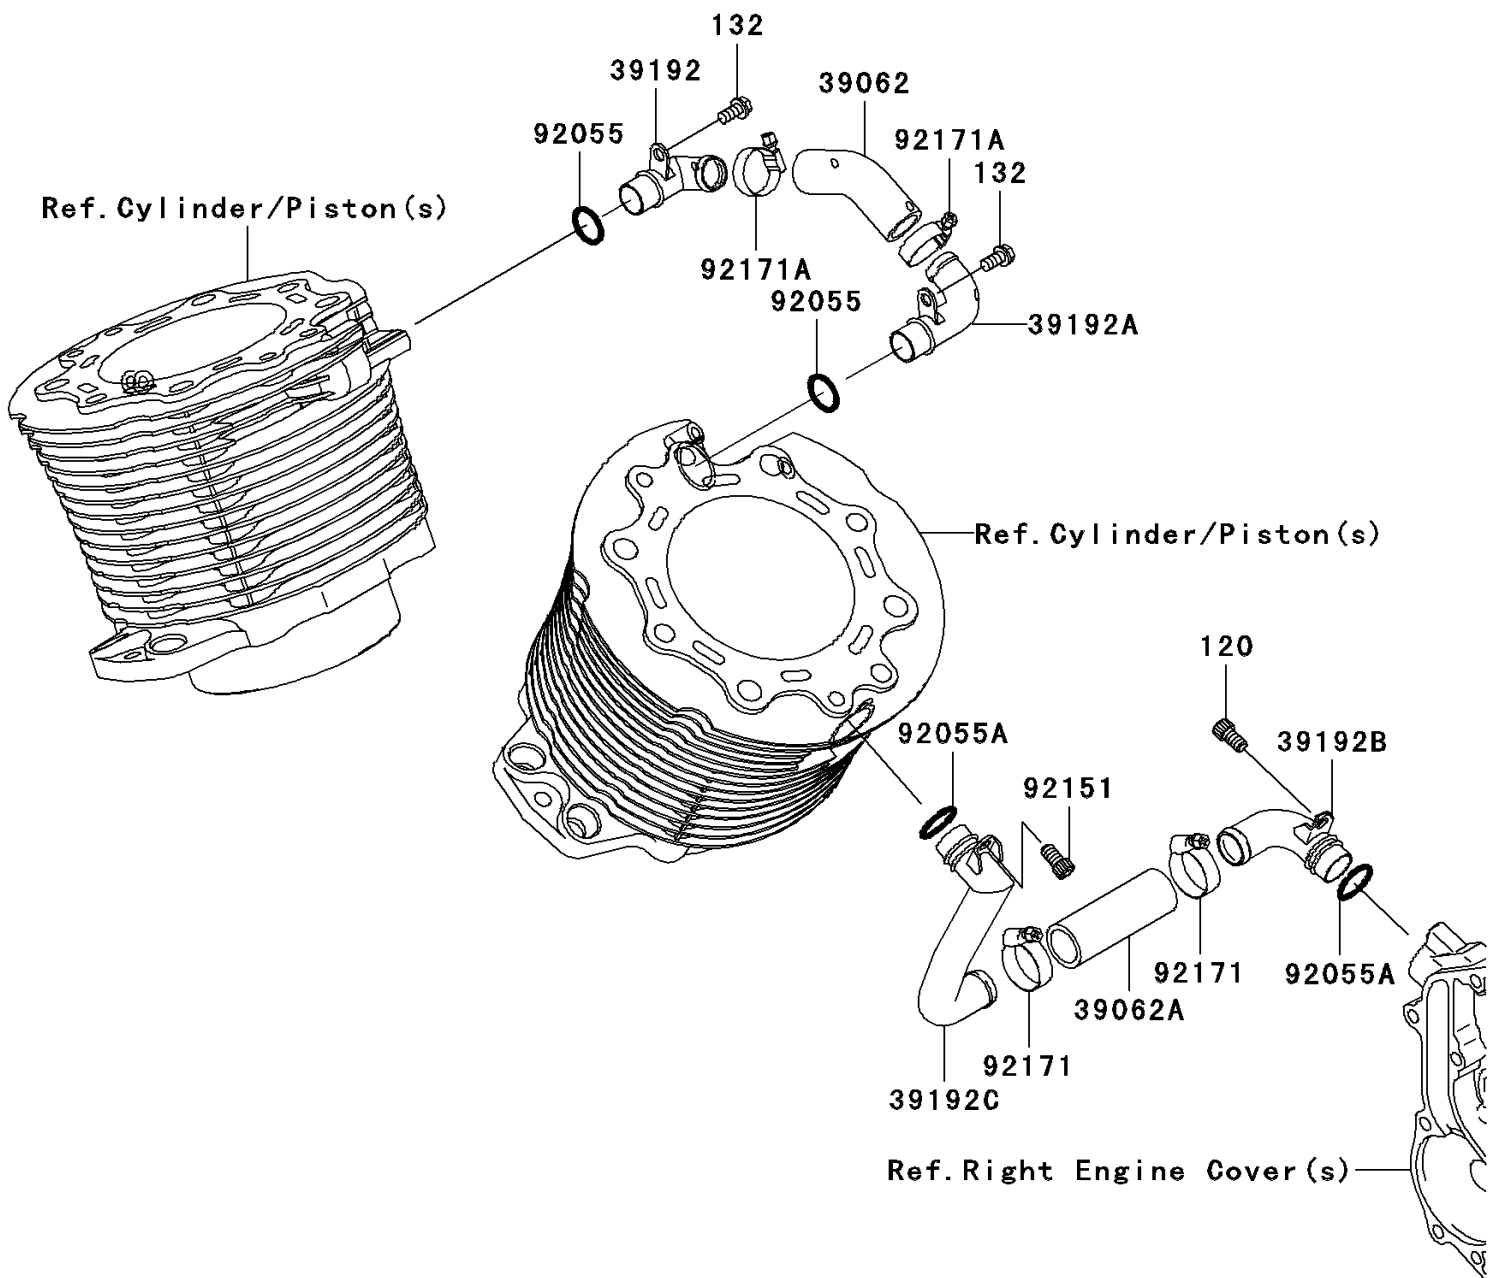

2006 Vulcan 2000

PARTS DIAGRAM

Cooling

E3035

2006 Vulcan 2000

PARTS LIST

Cooling

ITEM NAME

PART NUMBER

QUANTITY
