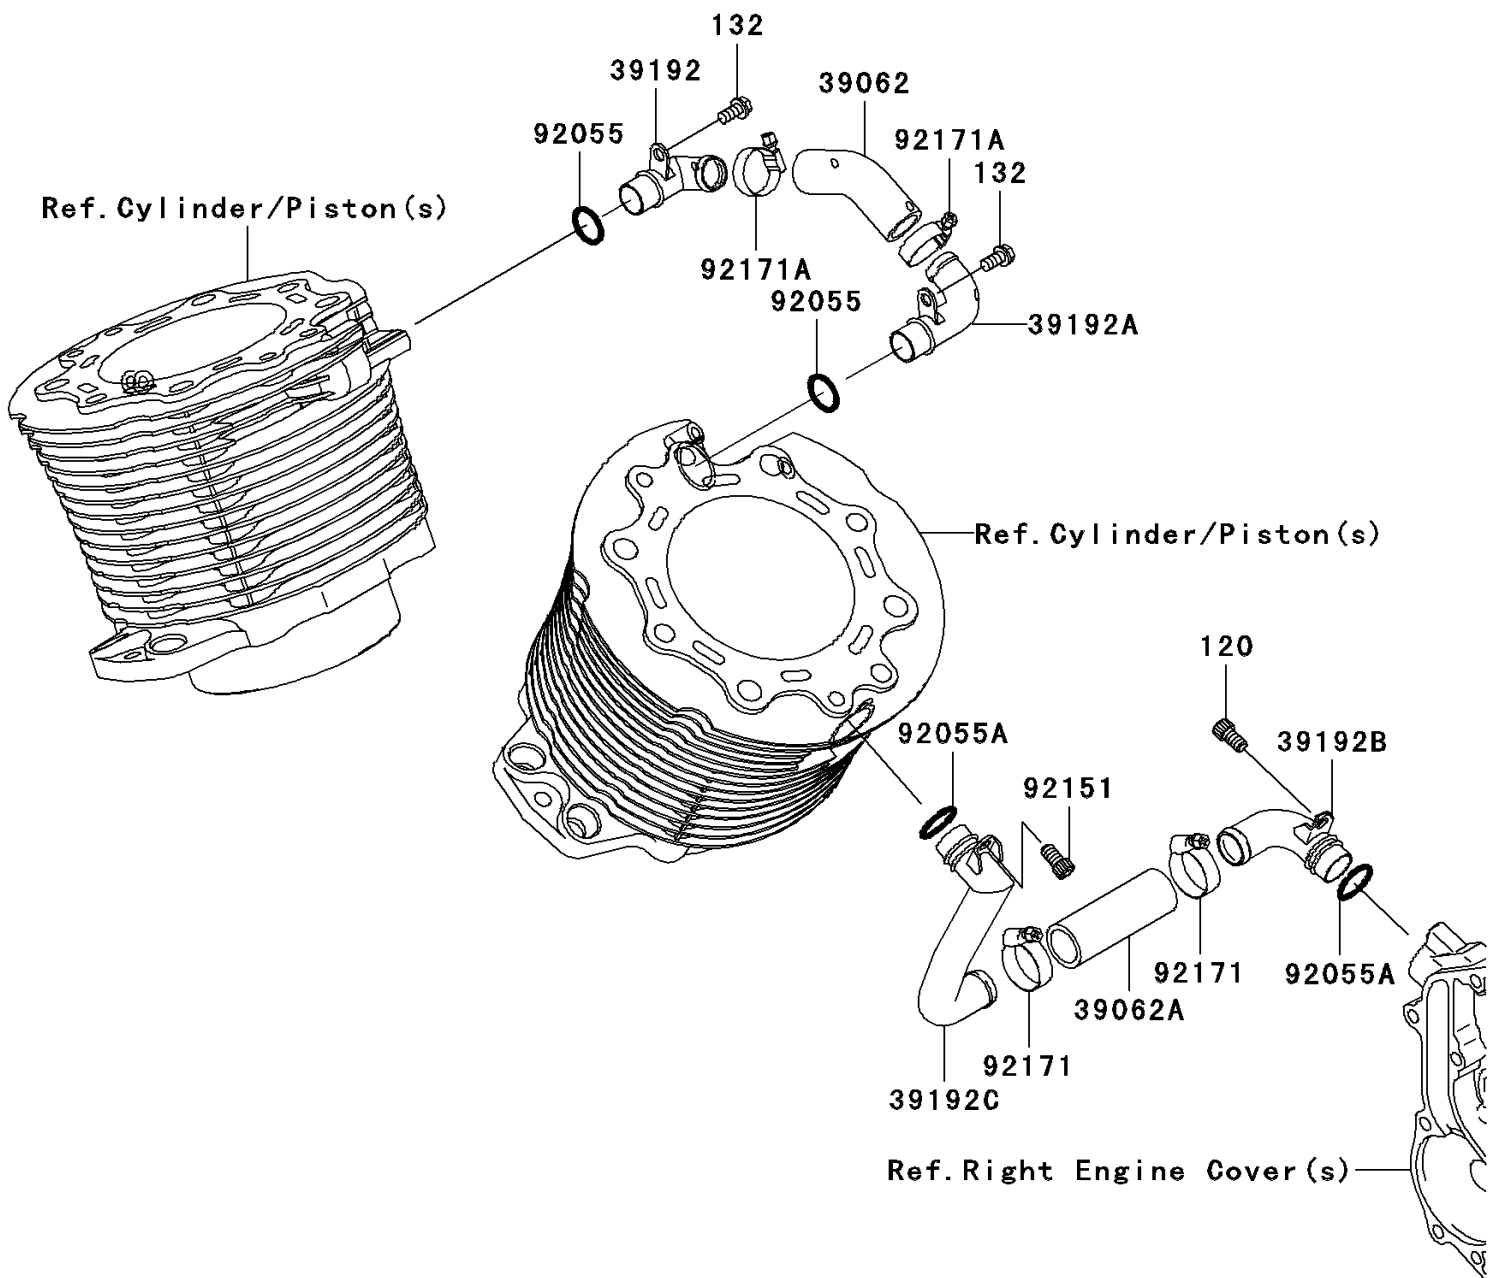

2007 Vulcan 2000

PARTS DIAGRAM

Cooling

E3035

2007 Vulcan 2000

PARTS LIST

Cooling

ITEM NAME

PART NUMBER

QUANTITY
