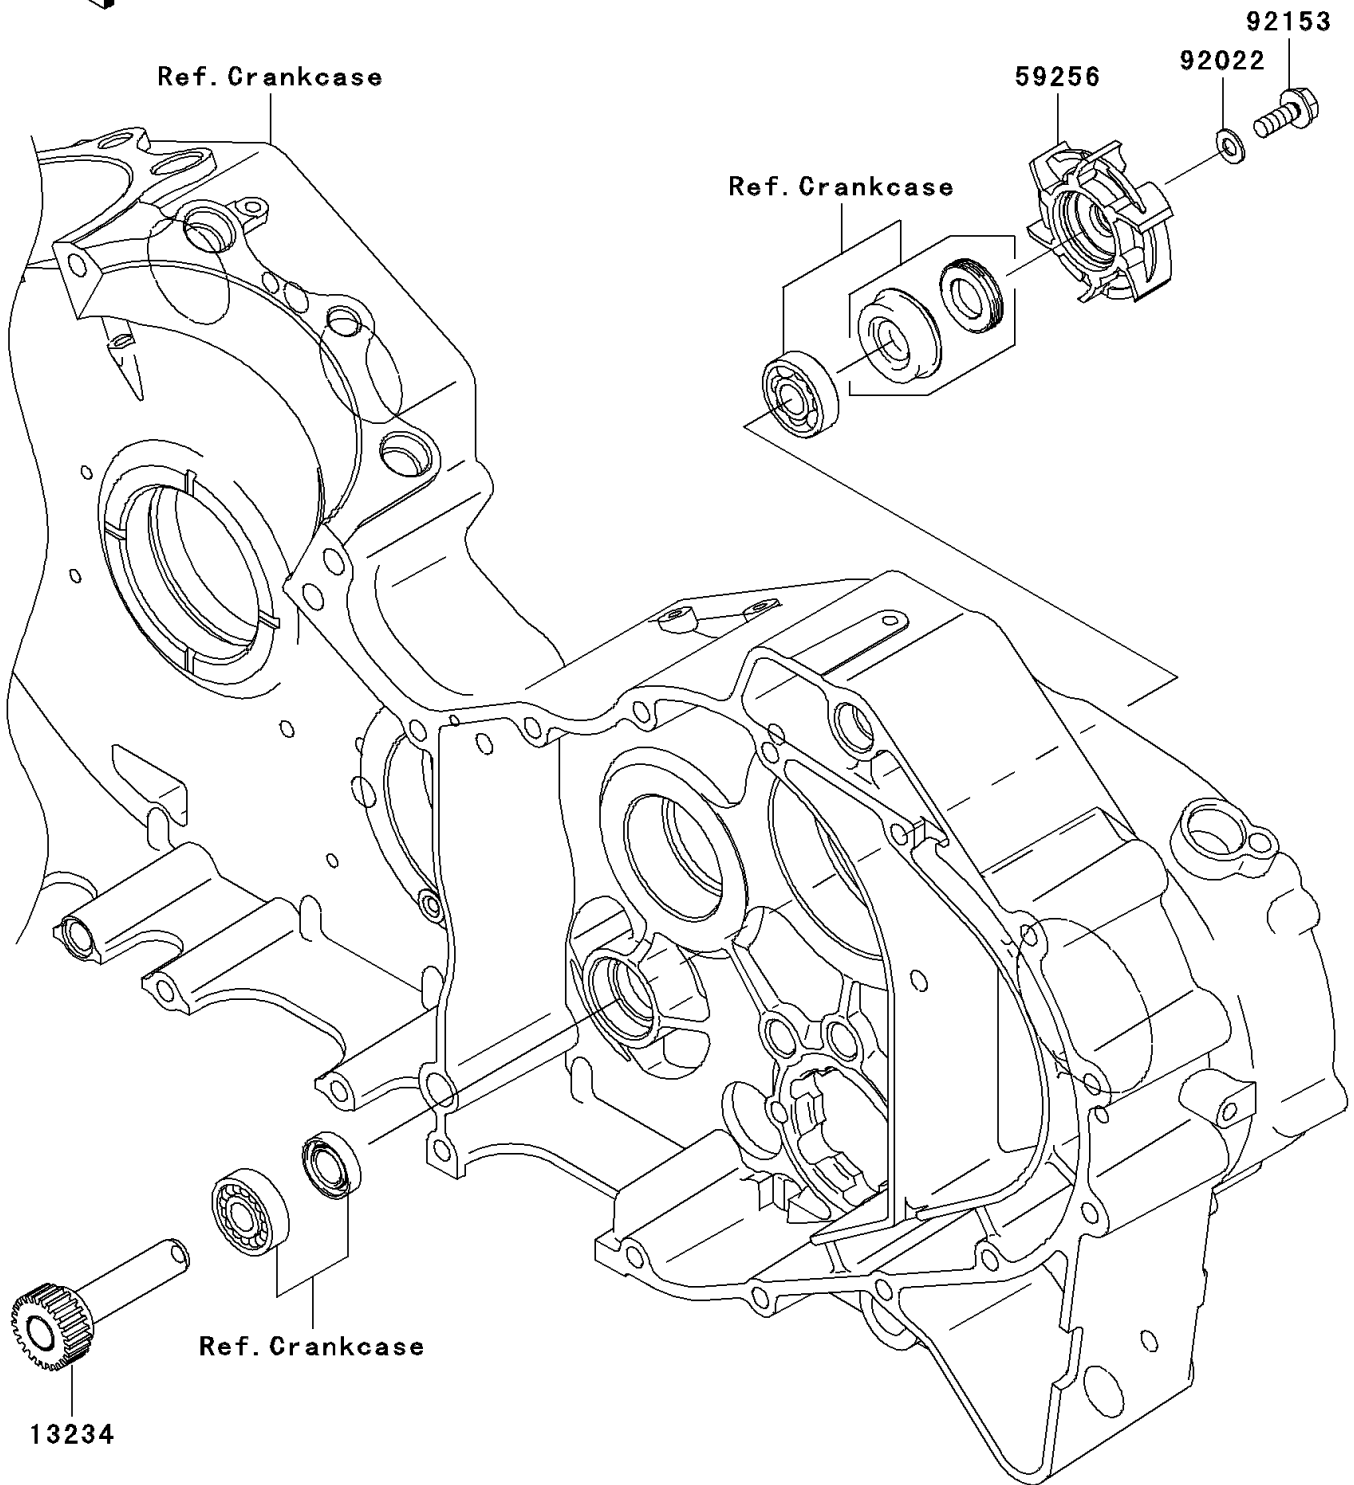

2006 Vulcan 2000

PARTS DIAGRAM

Water Pump

E3031

2006 Vulcan 2000

PARTS LIST

Water Pump

ITEM NAME

PART NUMBER

QUANTITY
