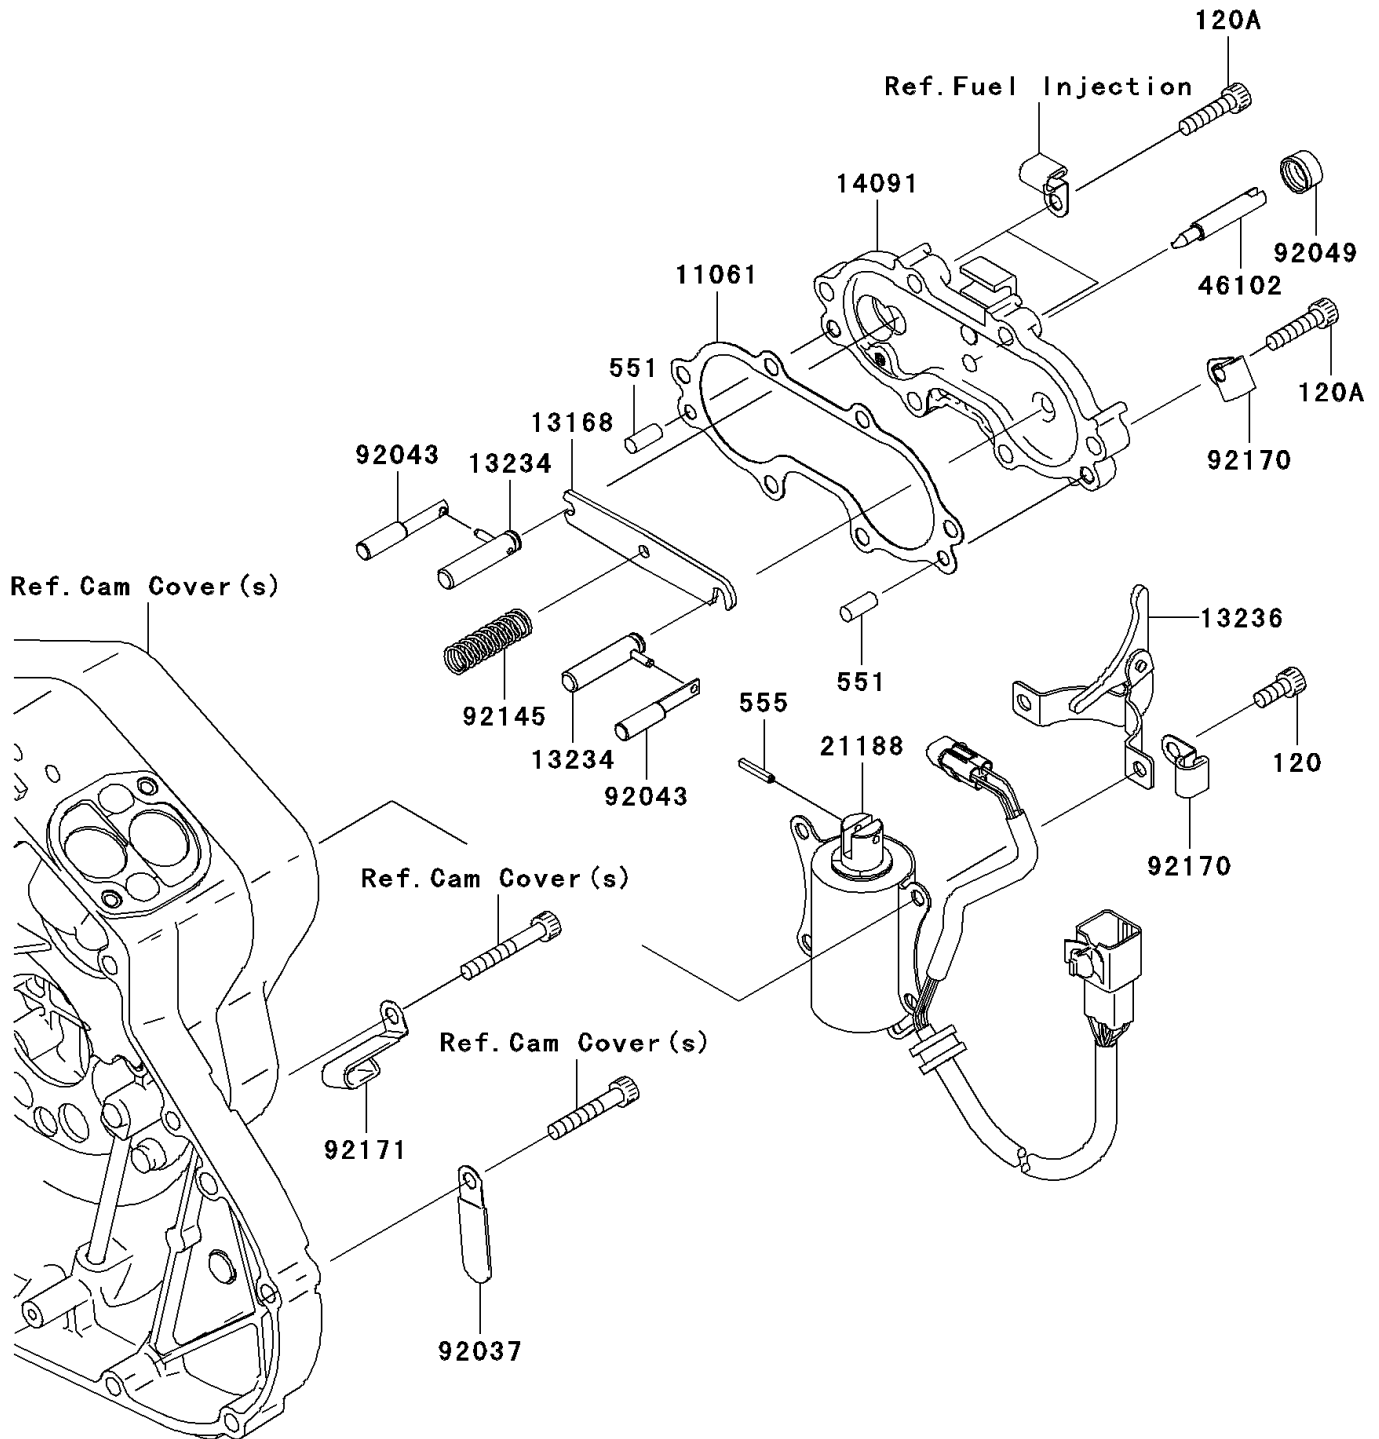

2007 Vulcan 2000

PARTS DIAGRAM

Starter Solenoid

E1842

2007 Vulcan 2000

PARTS LIST

Starter Solenoid

ITEM NAME

PART NUMBER

QUANTITY
