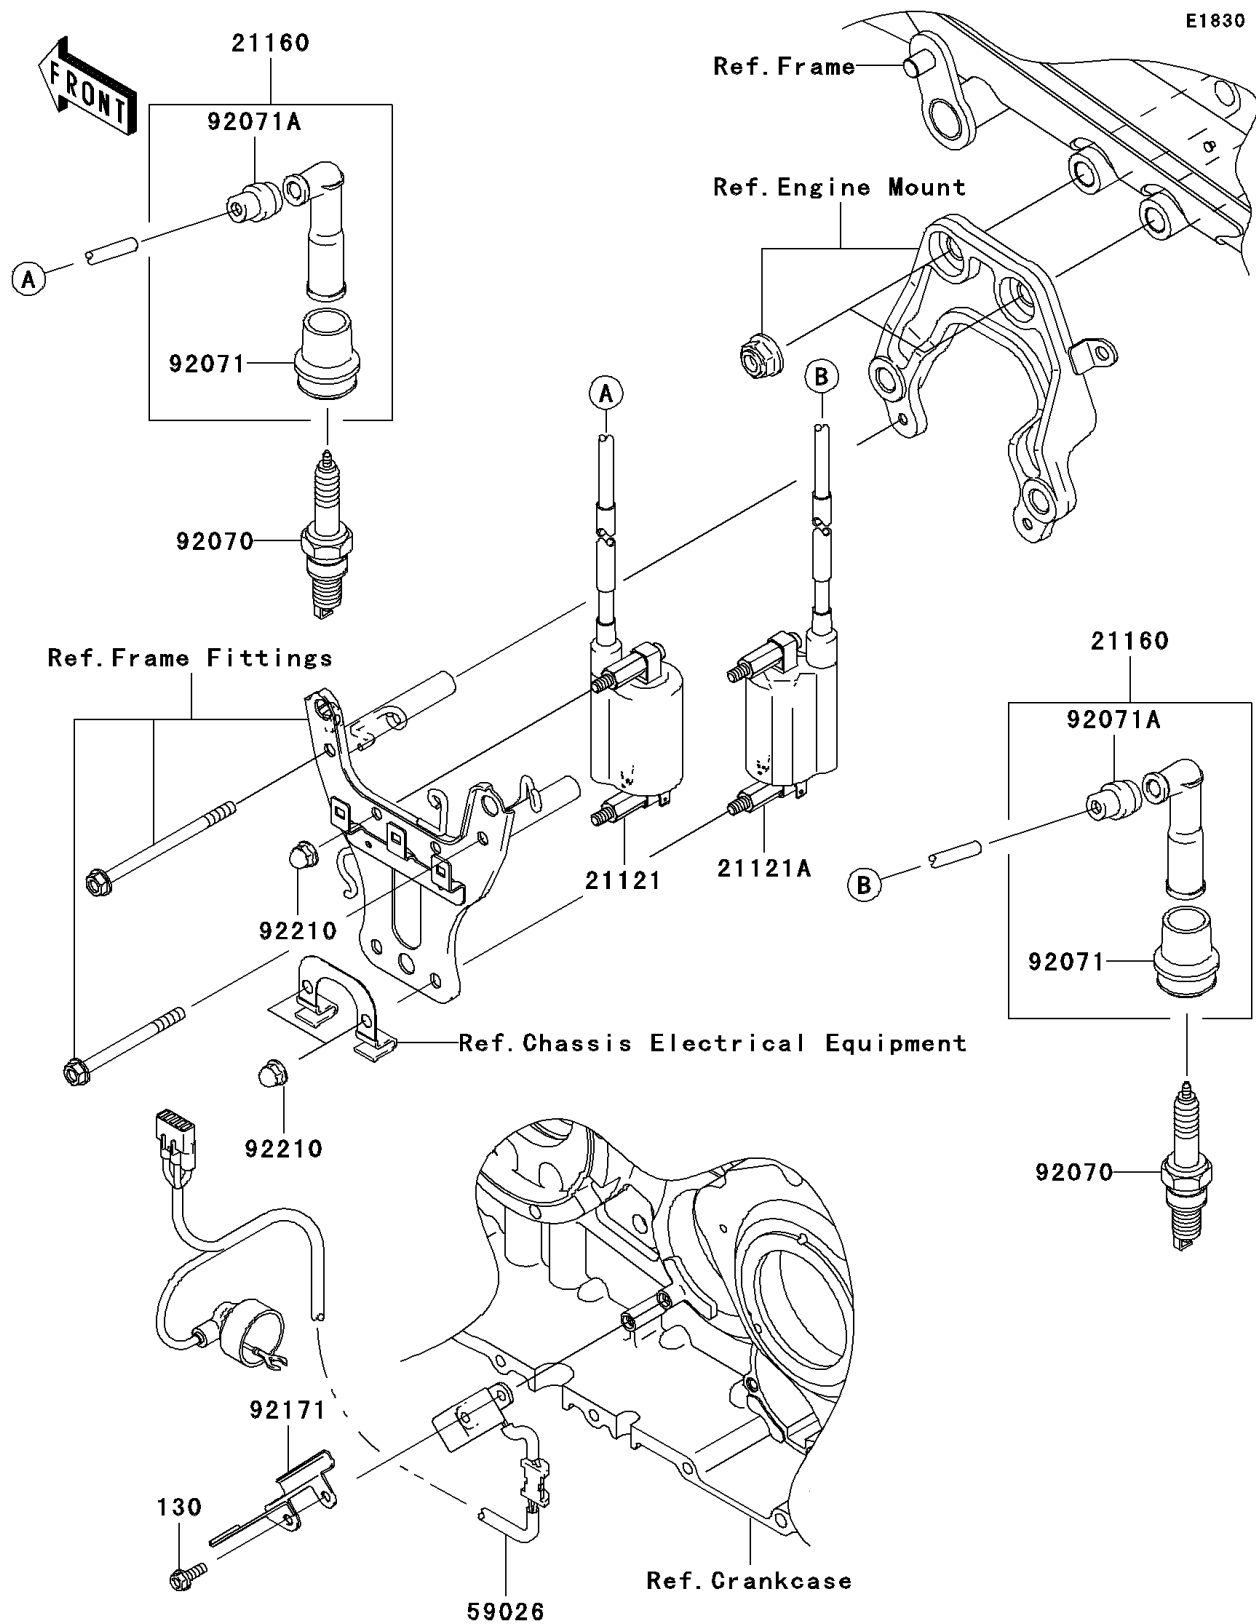

2006 Vulcan 2000

PARTS DIAGRAM

Ignition System

2006 Vulcan 2000

PARTS LIST

Ignition System

ITEM NAME

PART NUMBER

QUANTITY
