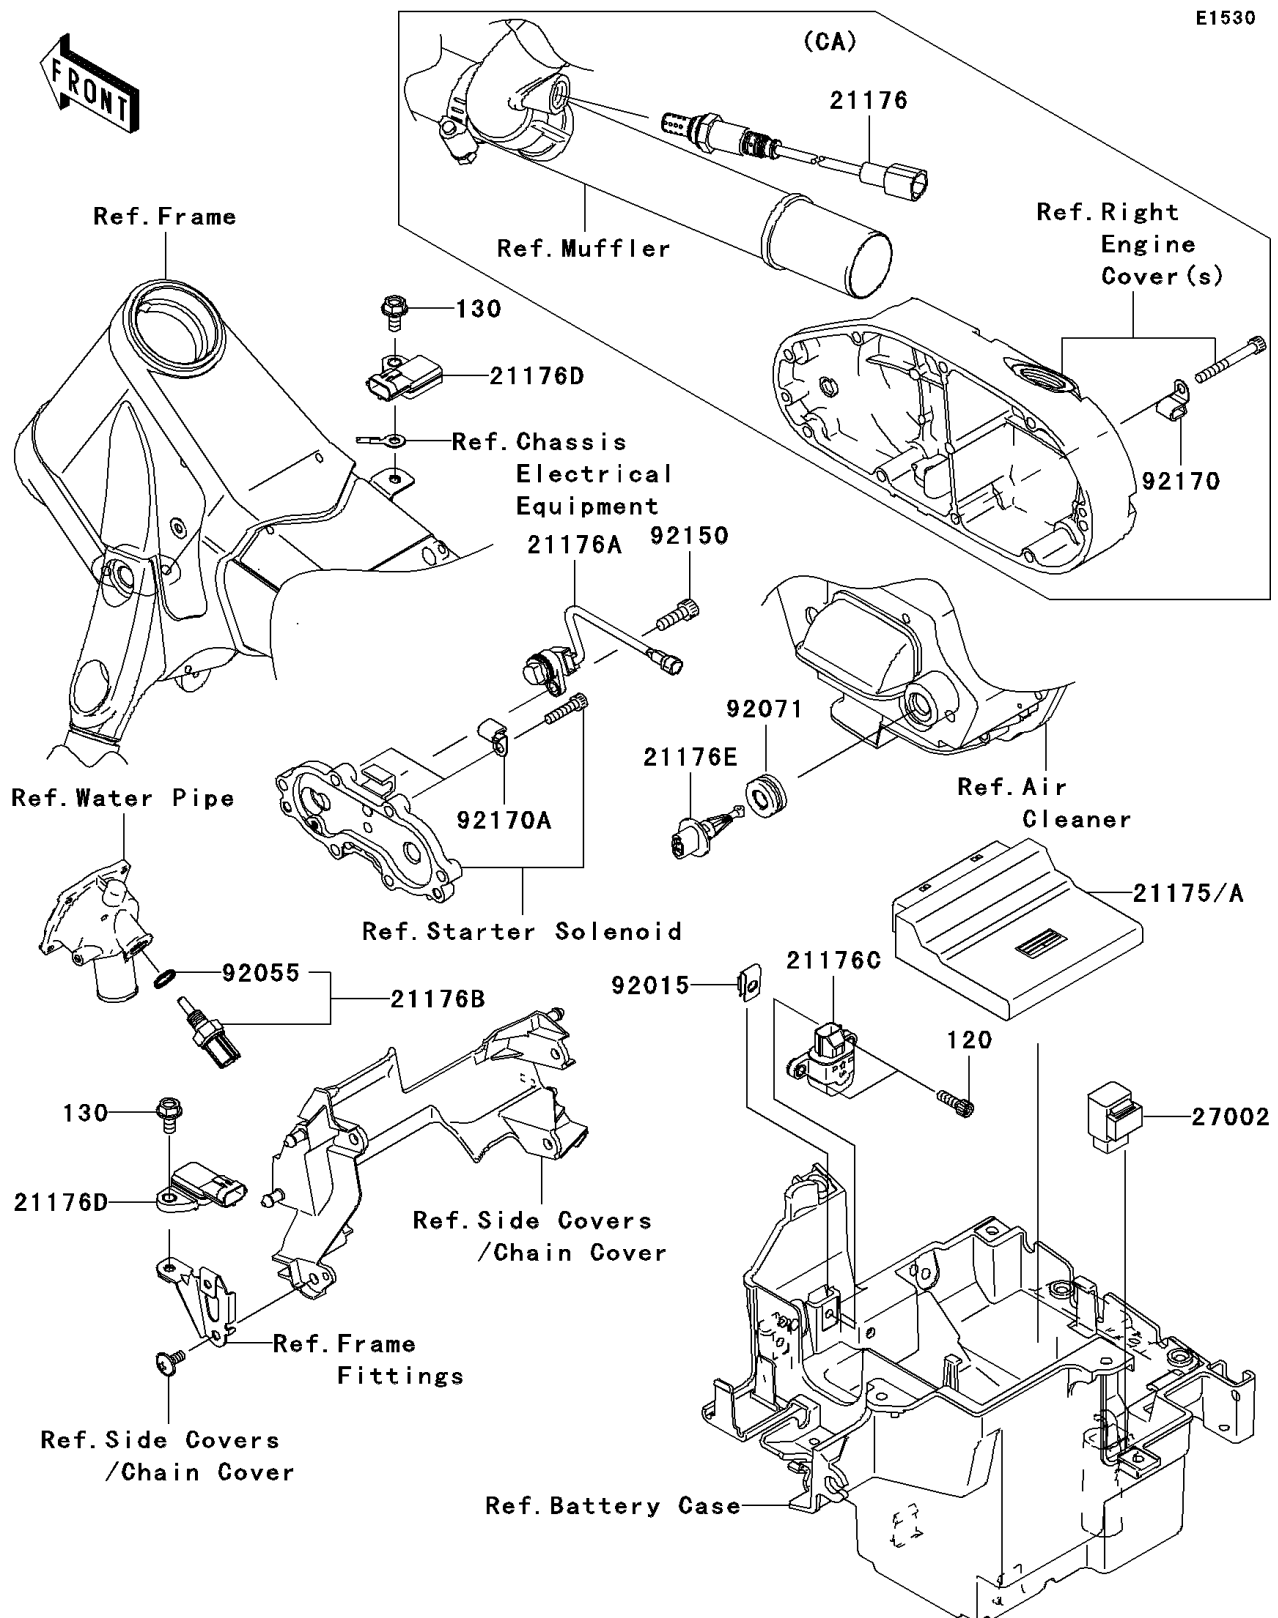

2006 Vulcan 2000

PARTS DIAGRAM

Fuel Injection

2006 Vulcan 2000

PARTS LIST

Fuel Injection

Kawasaki

Let the Good Times Roll®

ITEM NAME

PART NUMBER

QUANTITY
