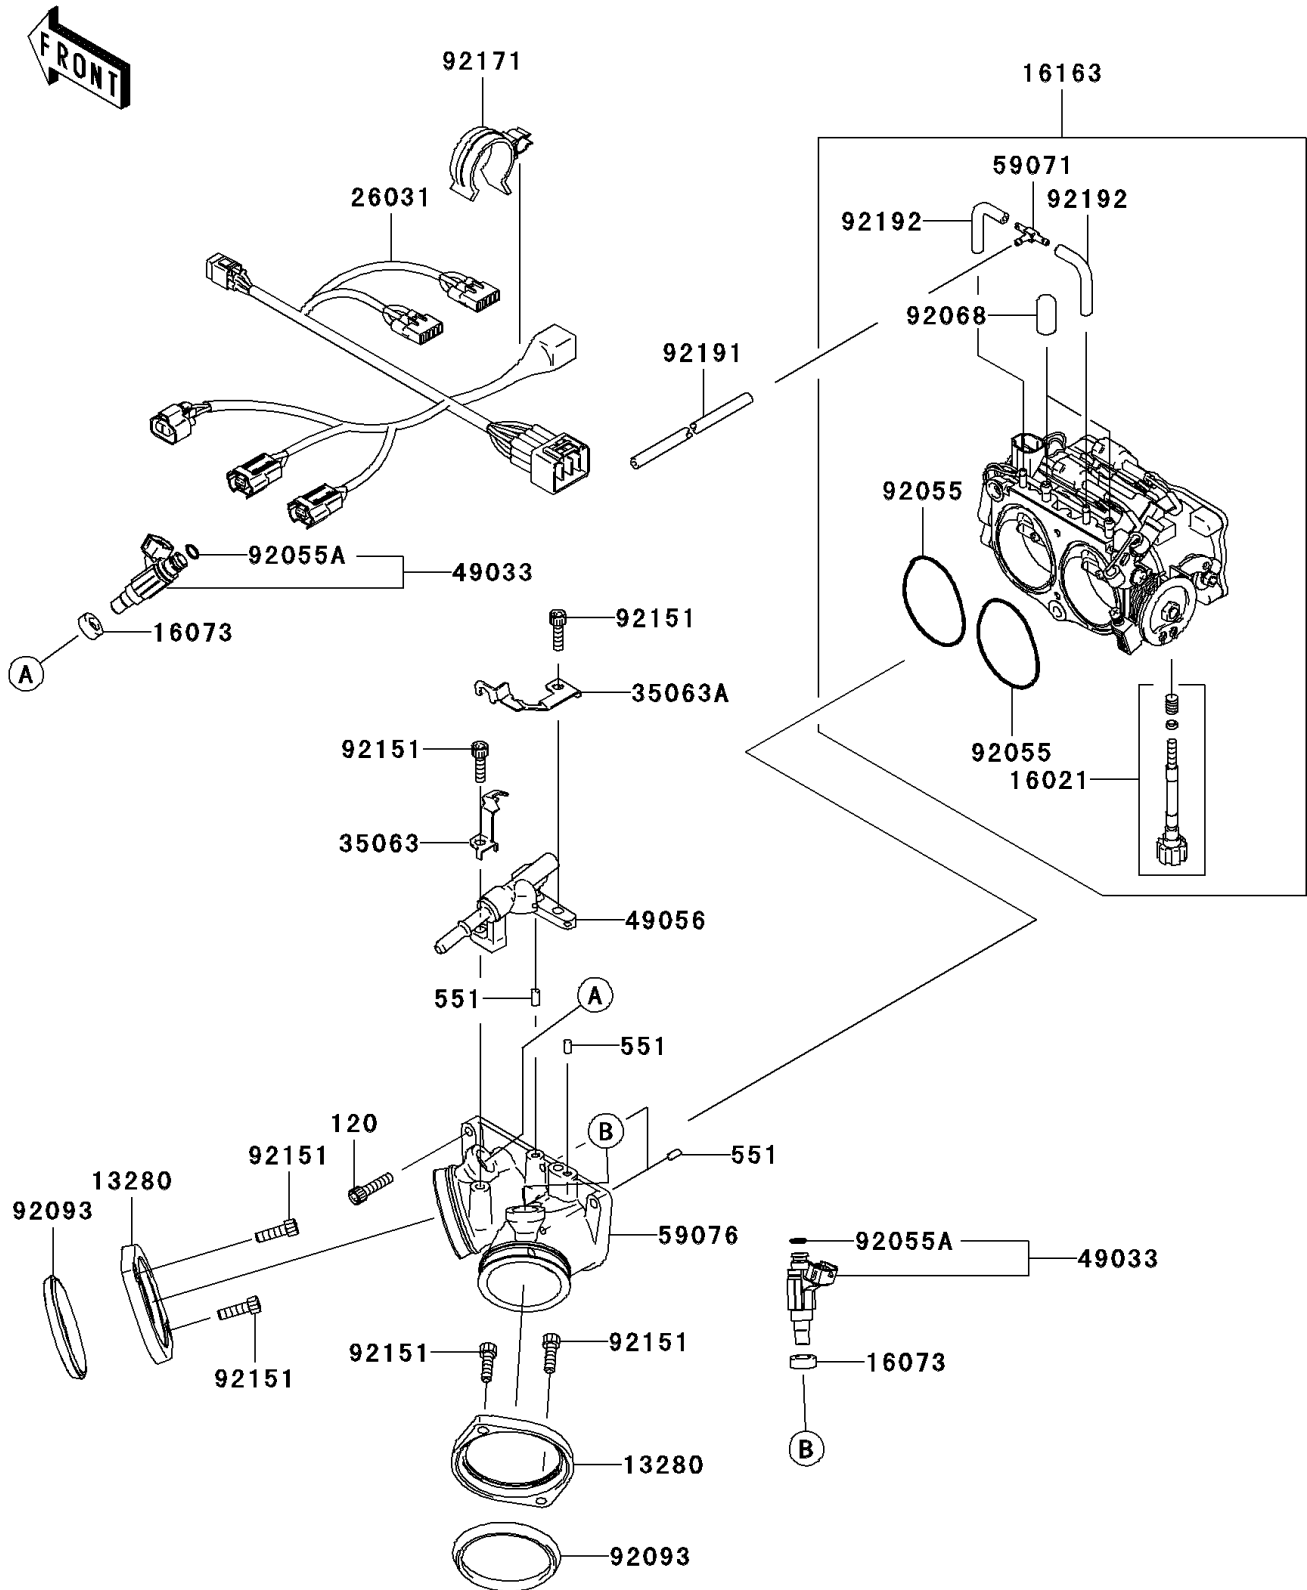

2006 Vulcan 2000

PARTS DIAGRAM

Throttle

E1510

2006 Vulcan 2000

PARTS LIST

Throttle

ITEM NAME

PART NUMBER

QUANTITY
