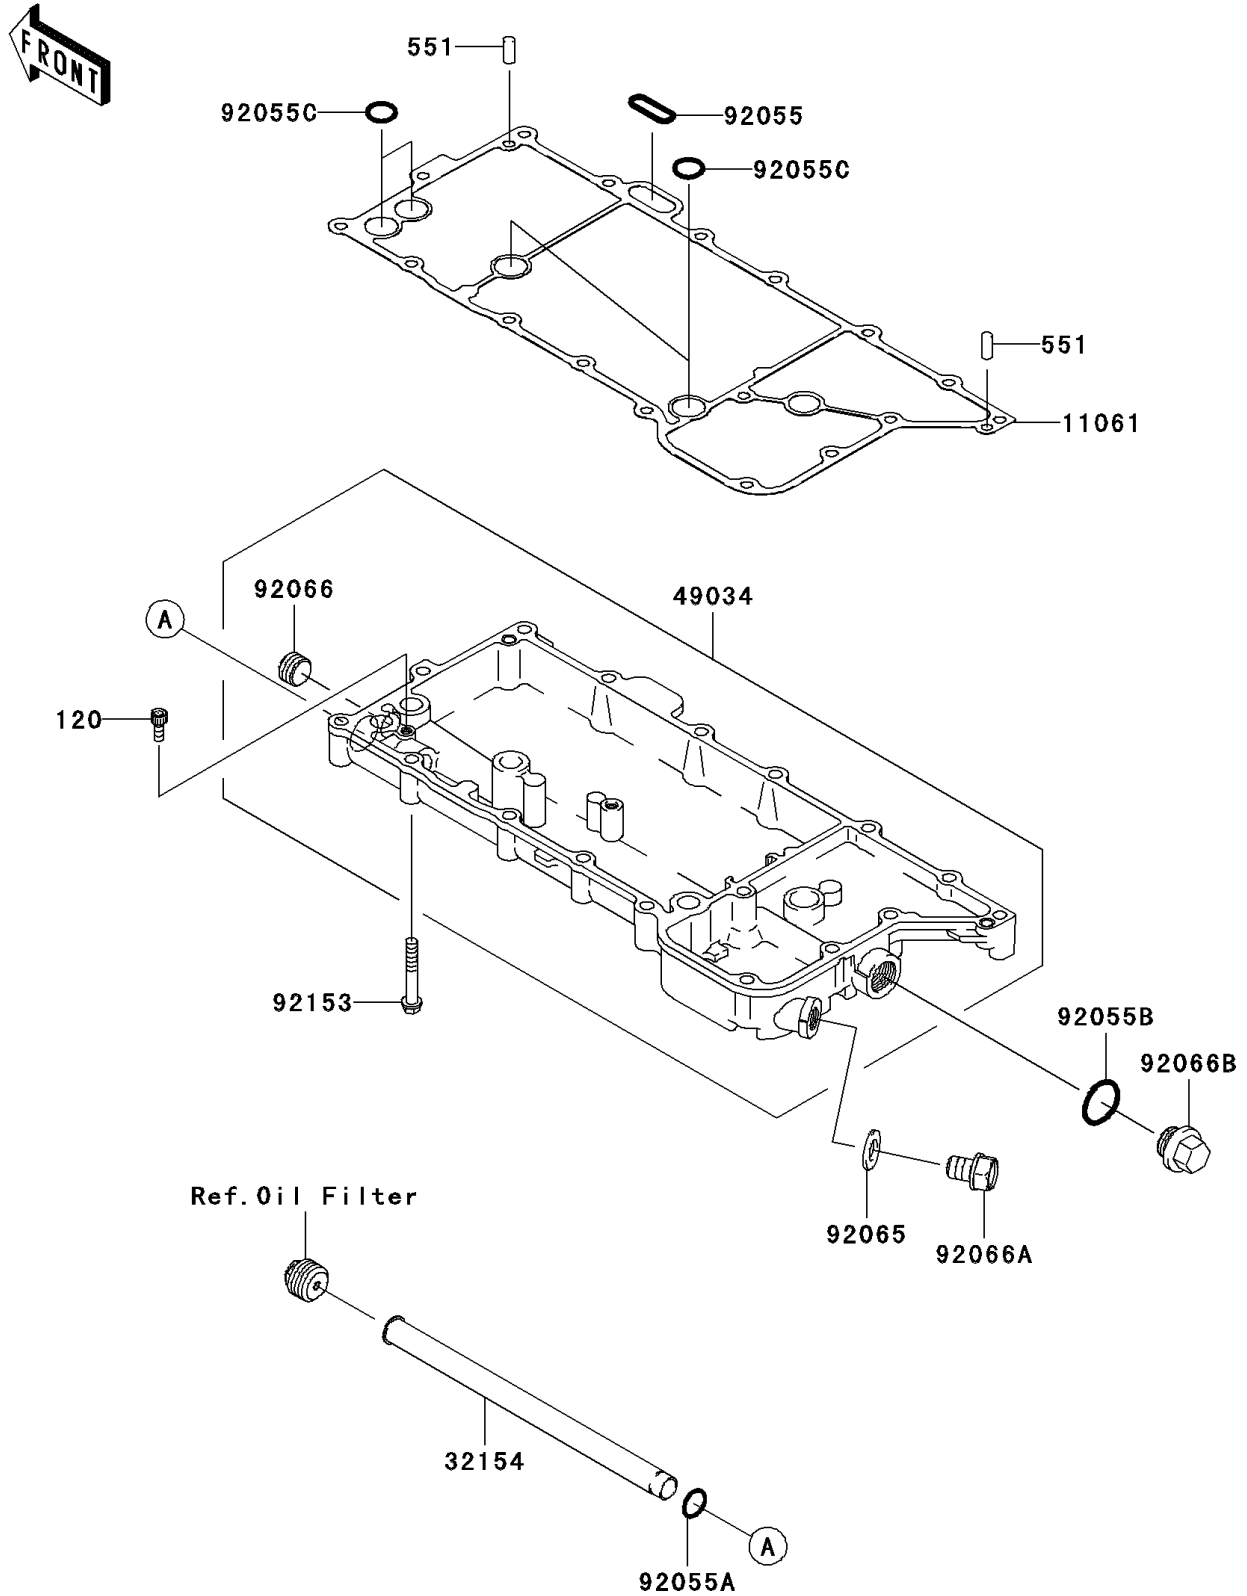

2006 Vulcan 2000

PARTS DIAGRAM

Oil Pan

E1434

2006 Vulcan 2000

PARTS LIST

Oil Pan

ITEM NAME

PART NUMBER

QUANTITY
