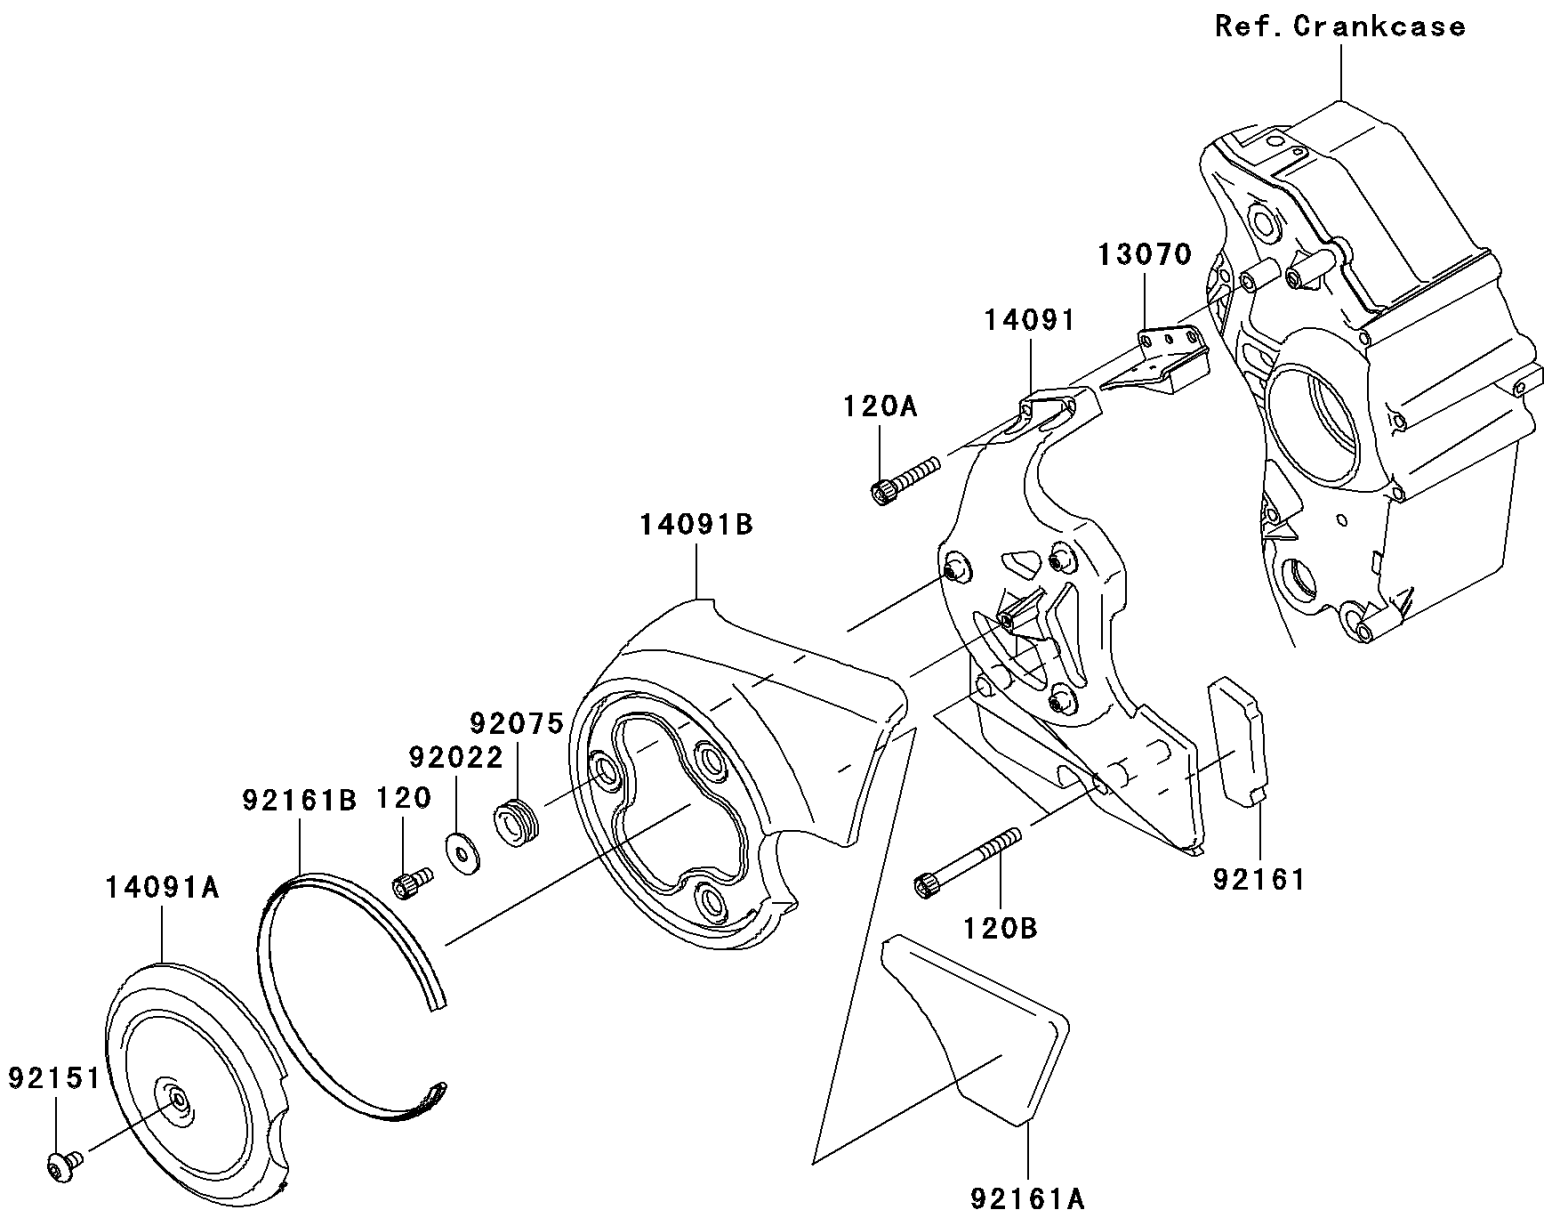

2006 Vulcan 2000

PARTS DIAGRAM

Chain Cover

E1433

2006 Vulcan 2000

PARTS LIST

Chain Cover

ITEM NAME

PART NUMBER

QUANTITY
