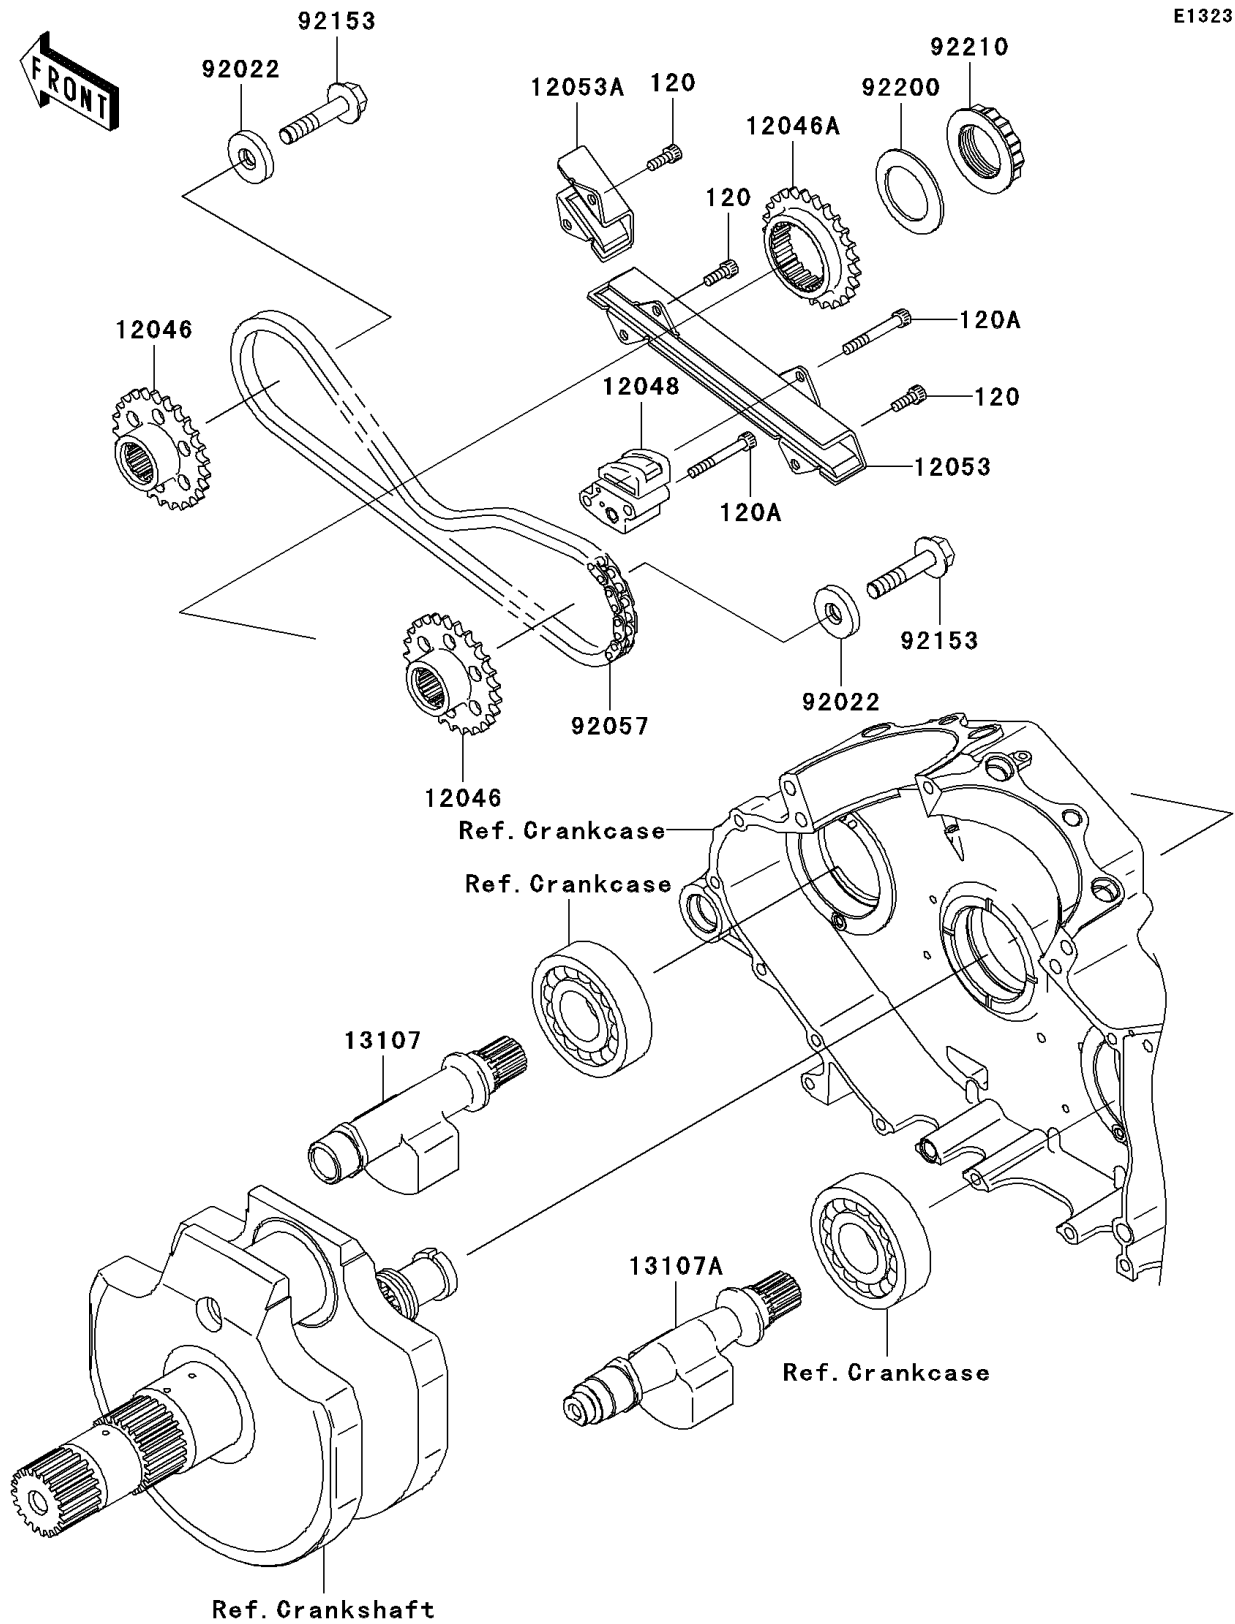

2007 Vulcan 2000

PARTS DIAGRAM

Balancer

E1323

2007 Vulcan 2000

PARTS LIST

Balancer

ITEM NAME

PART NUMBER

QUANTITY
