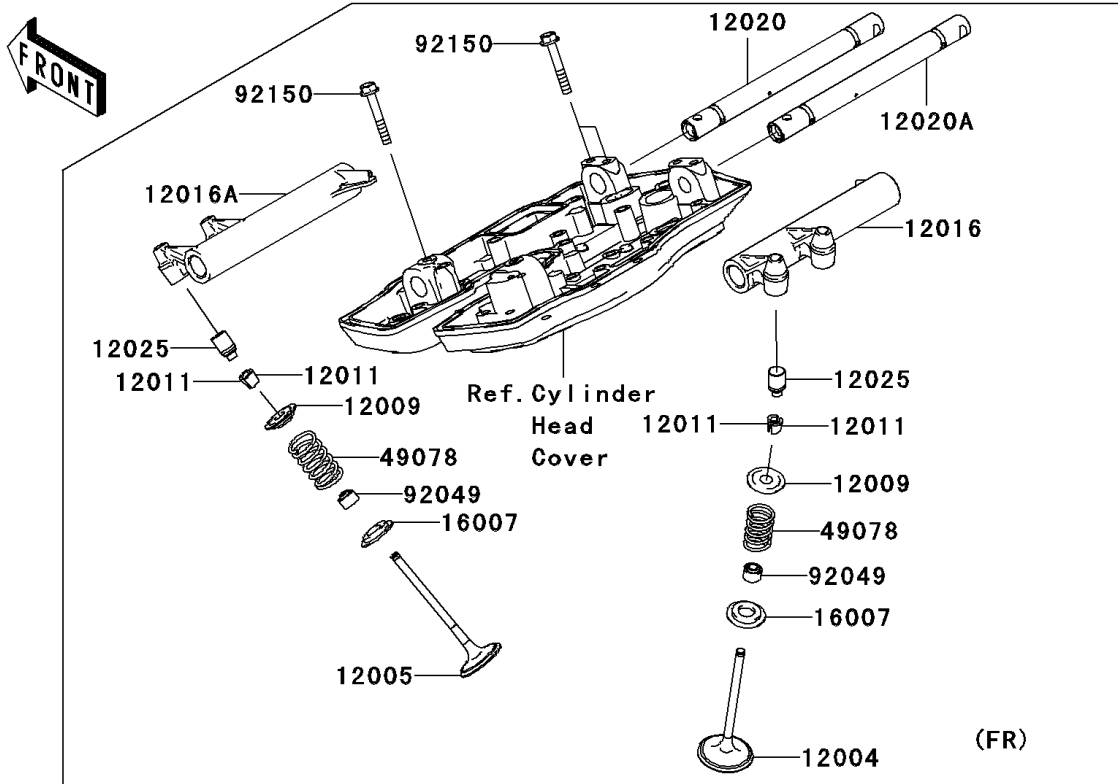

2007 Vulcan 2000

PARTS DIAGRAM

Valve(s)

E1210

2007 Vulcan 2000

PARTS LIST

Valve(s)

ITEM NAME

PART NUMBER

QUANTITY
