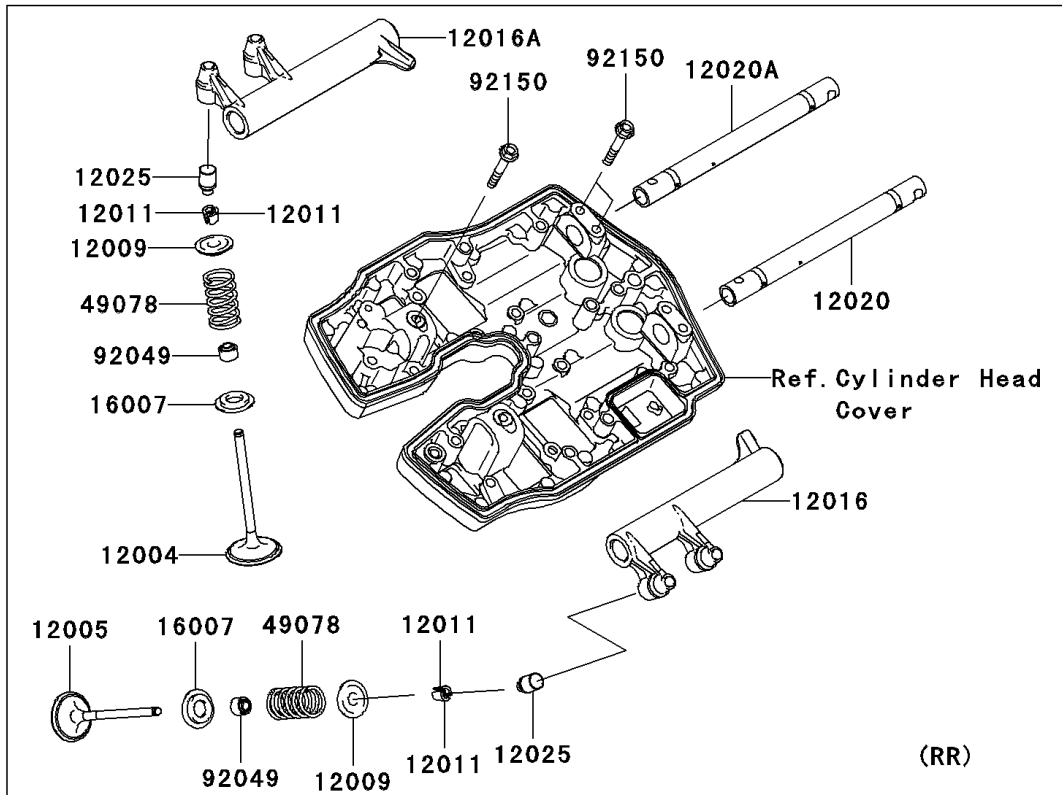

2007 Vulcan 2000

PARTS DIAGRAM

Valve(s)

E1210

2007 Vulcan 2000

PARTS LIST

Valve(s)

ITEM NAME

PART NUMBER

QUANTITY
