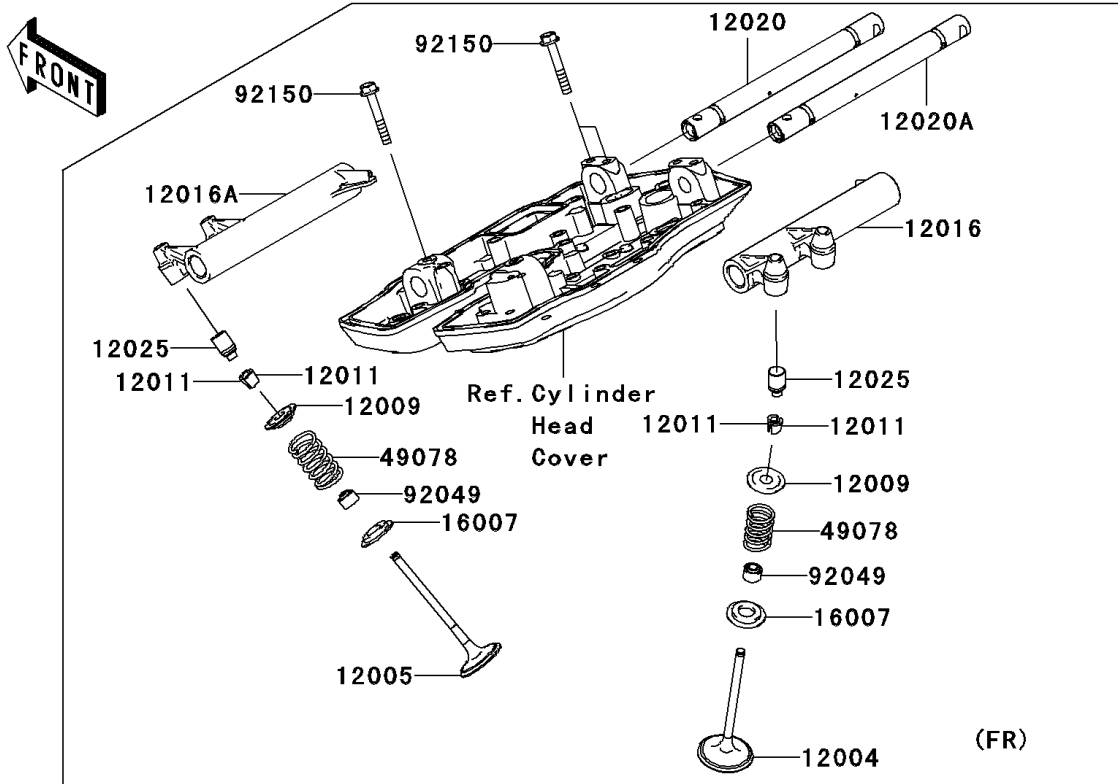

2006 Vulcan 2000

PARTS DIAGRAM

Valve(s)

E1210

2006 Vulcan 2000

PARTS LIST

Valve(s)

ITEM NAME

PART NUMBER

QUANTITY
