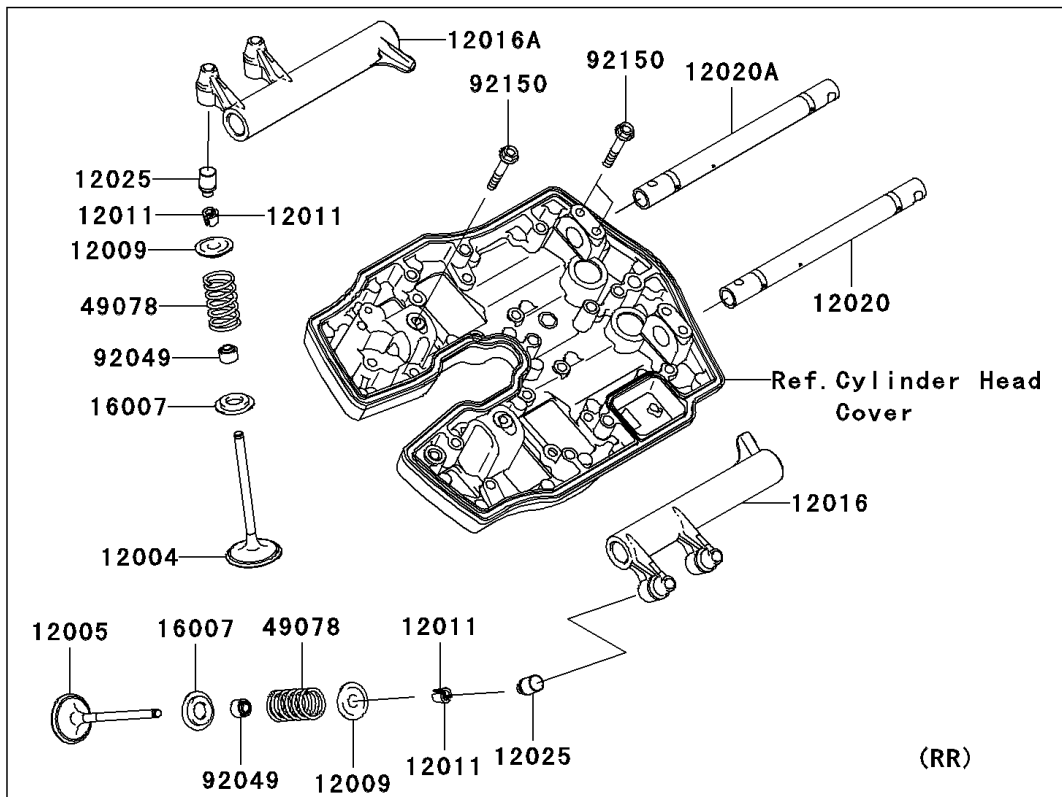

2006 Vulcan 2000

PARTS DIAGRAM

Valve(s)

E1210

2006 Vulcan 2000

PARTS LIST

Valve(s)

ITEM NAME

PART NUMBER

QUANTITY
