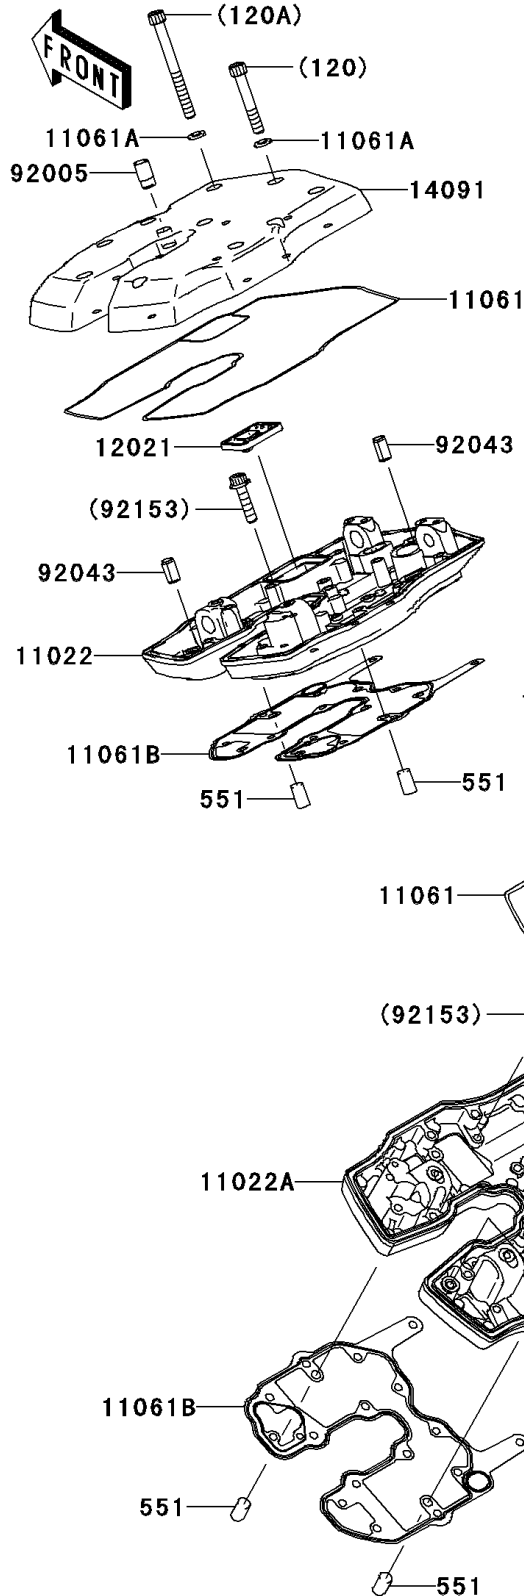

2006 Vulcan 2000

PARTS DIAGRAM

Cylinder Head Cover

E1112

2006 Vulcan 2000

PARTS LIST

Cylinder Head Cover

ITEM NAME

PART NUMBER

QUANTITY
