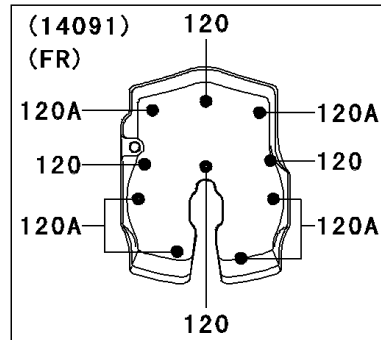

2006 Vulcan 2000

PARTS DIAGRAM

Cylinder Head Cover

E1112

2006 Vulcan 2000

PARTS LIST

Cylinder Head Cover

ITEM NAME

PART NUMBER

QUANTITY
