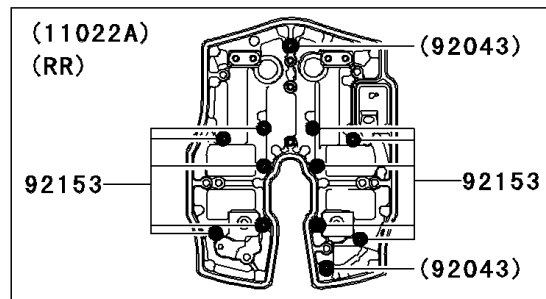

2006 Vulcan 2000

PARTS DIAGRAM

Cylinder Head Cover

E1112

2006 Vulcan 2000

PARTS LIST

Cylinder Head Cover

ITEM NAME

PART NUMBER

QUANTITY
