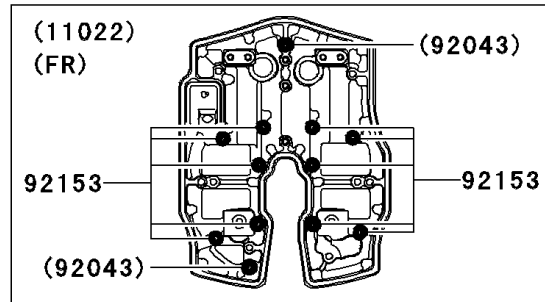

2006 Vulcan 2000

PARTS DIAGRAM

Cylinder Head Cover

E1112

2006 Vulcan 2000

PARTS LIST

Cylinder Head Cover

ITEM NAME

PART NUMBER

QUANTITY
