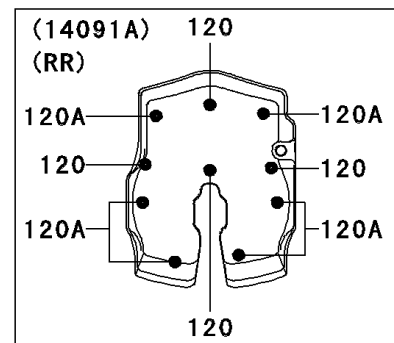

2006 Vulcan 2000

PARTS DIAGRAM

Cylinder Head Cover

E1112

2006 Vulcan 2000

PARTS LIST

Cylinder Head Cover

ITEM NAME

PART NUMBER

QUANTITY
