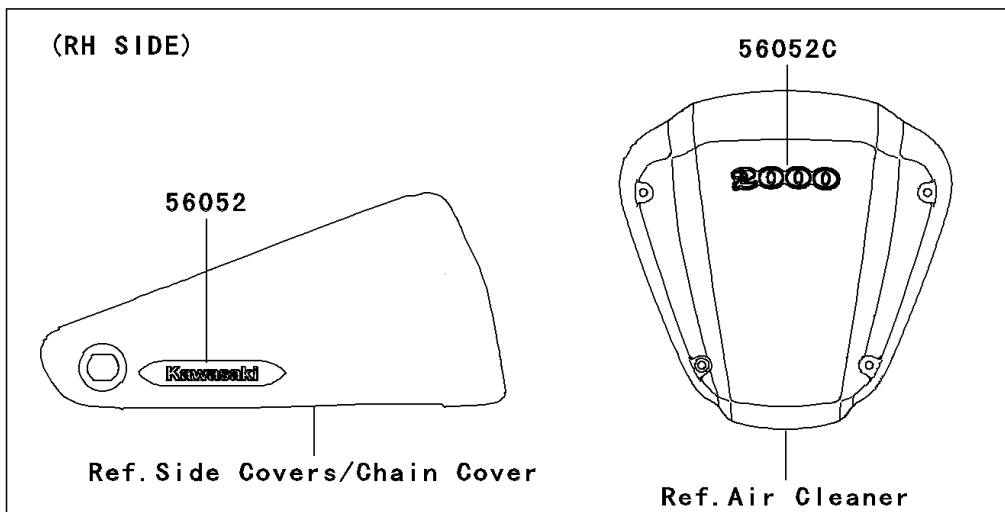

2005 Vulcan 2000

PARTS DIAGRAM

Decals(Ebony)(Green)(Blue)(A2)

F2861B

2005 Vulcan 2000

PARTS LIST

Decals(Ebony)(Green)(Blue)(A2)

ITEM NAME

PART NUMBER

QUANTITY
