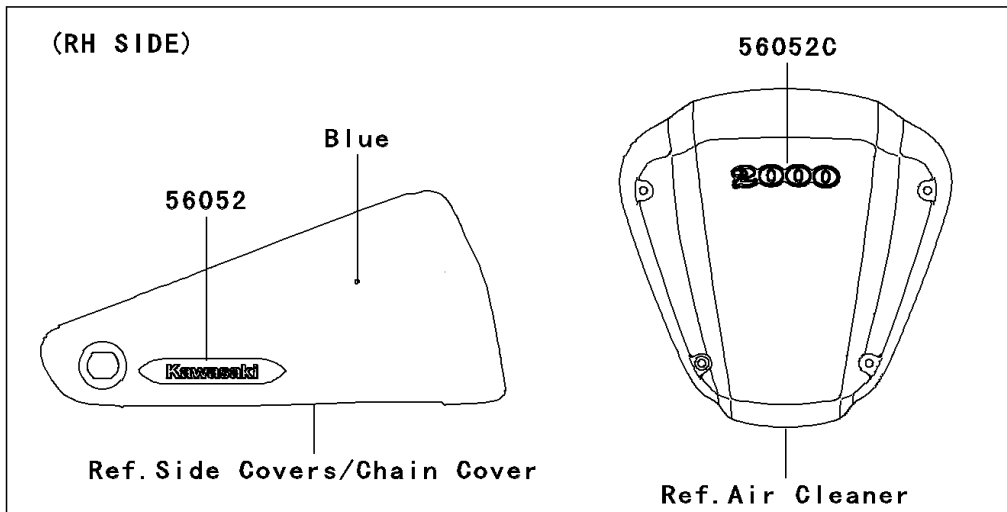

2004 Vulcan 2000

PARTS DIAGRAM

Decals(Blue)(A1)

F2861A

2004 Vulcan 2000

PARTS LIST

Decals(Blue)(A1)

ITEM NAME

PART NUMBER

QUANTITY
