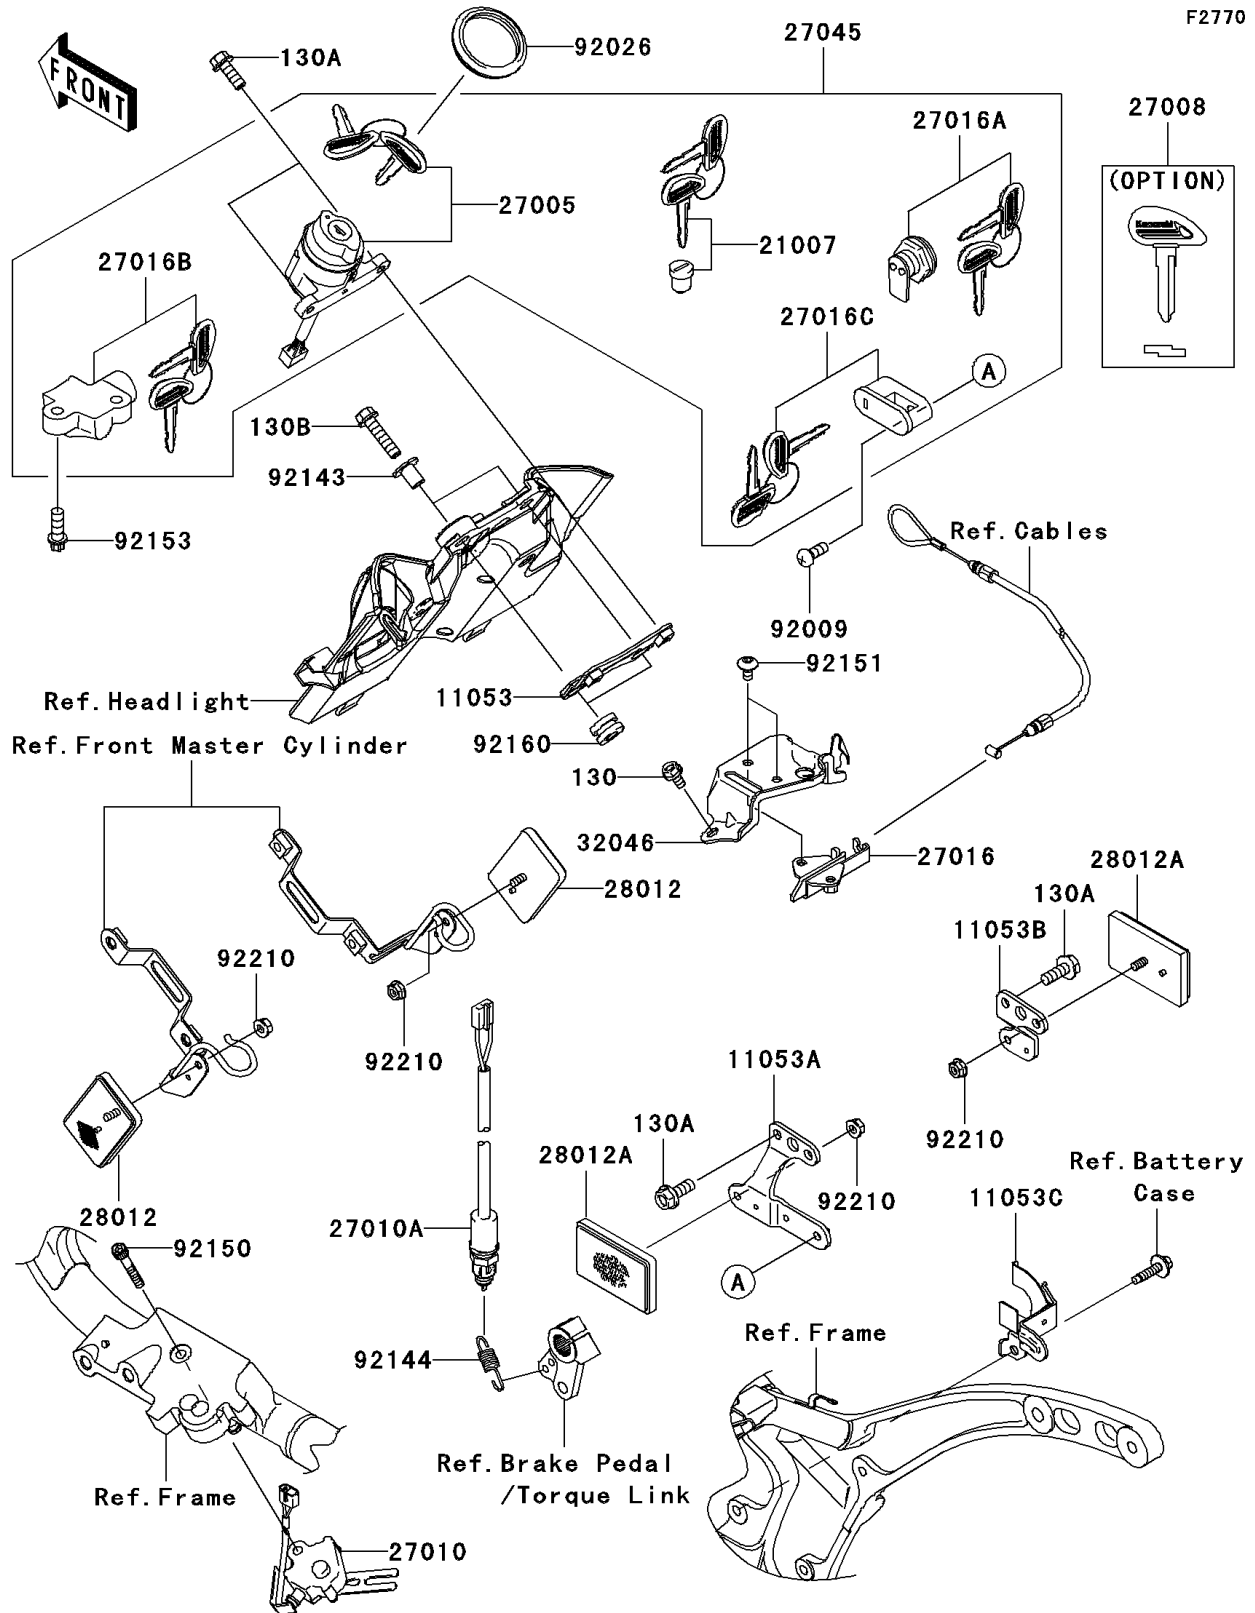

2005 Vulcan 2000

PARTS DIAGRAM

Ignition Switch/Locks/Reflectors

2005 Vulcan 2000

PARTS LIST

Ignition Switch/Locks/Reflectors

ITEM NAME

PART NUMBER

QUANTITY
