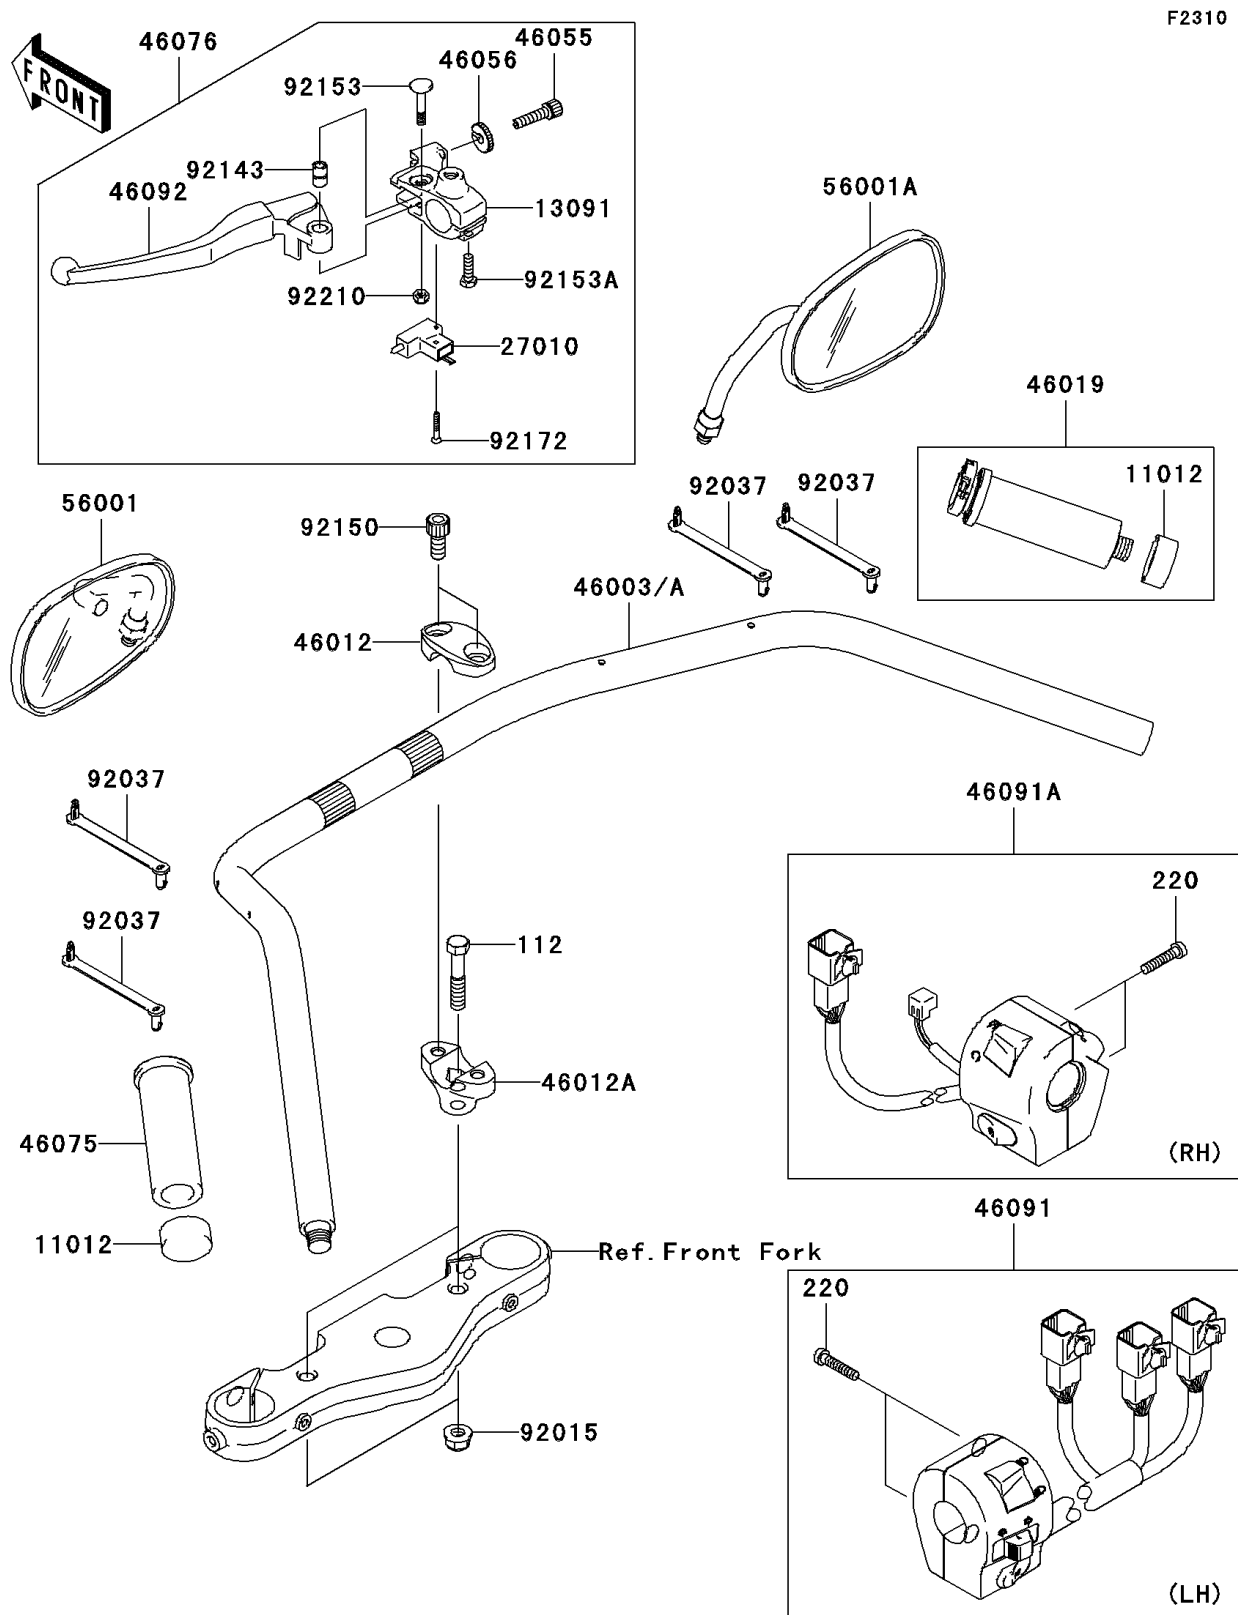

2005 Vulcan 2000

PARTS DIAGRAM

Handlebar

2005 Vulcan 2000

PARTS LIST

Handlebar

ITEM NAME

PART NUMBER

QUANTITY
