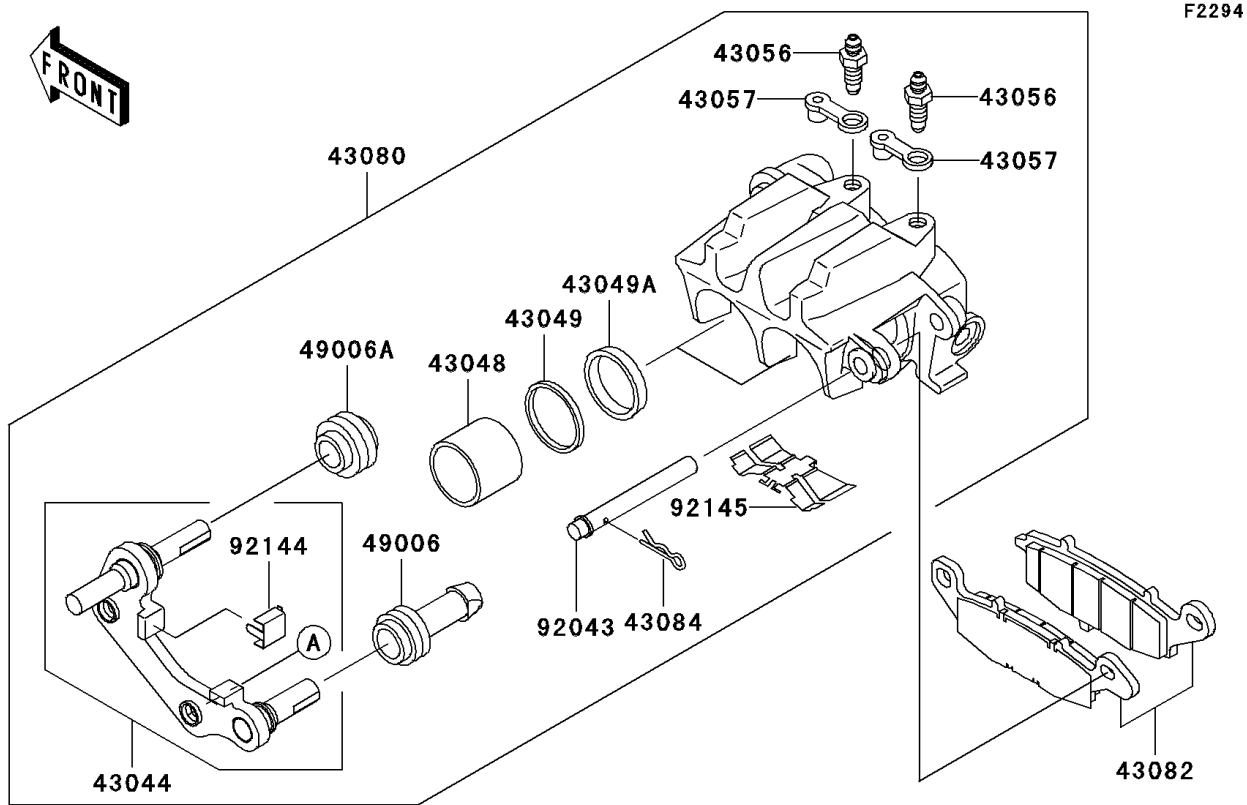

2004 Vulcan 2000

PARTS DIAGRAM

Rear Brake

2004 Vulcan 2000

PARTS LIST

Rear Brake

ITEM NAME

PART NUMBER

QUANTITY
