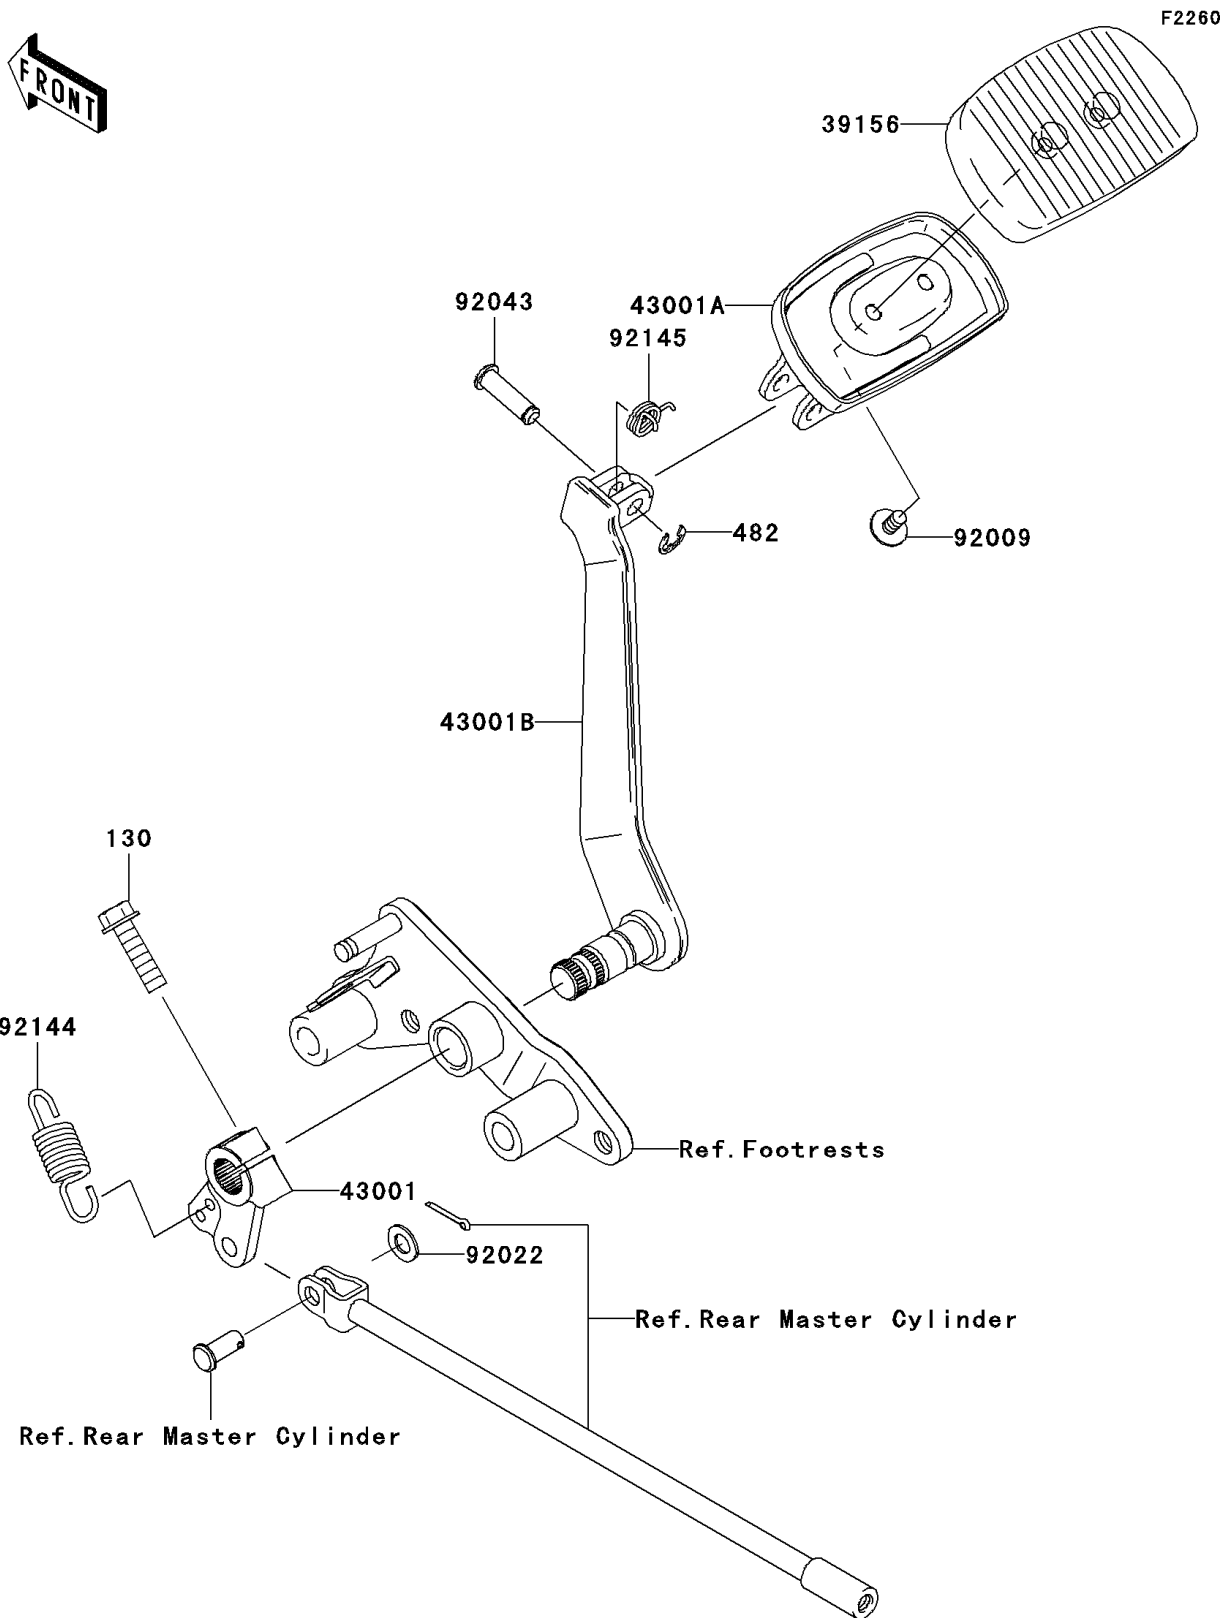

2005 Vulcan 2000

PARTS DIAGRAM

Brake Pedal/Torque Link

2005 Vulcan 2000

PARTS LIST

Brake Pedal/Torque Link

ITEM NAME

PART NUMBER

QUANTITY
