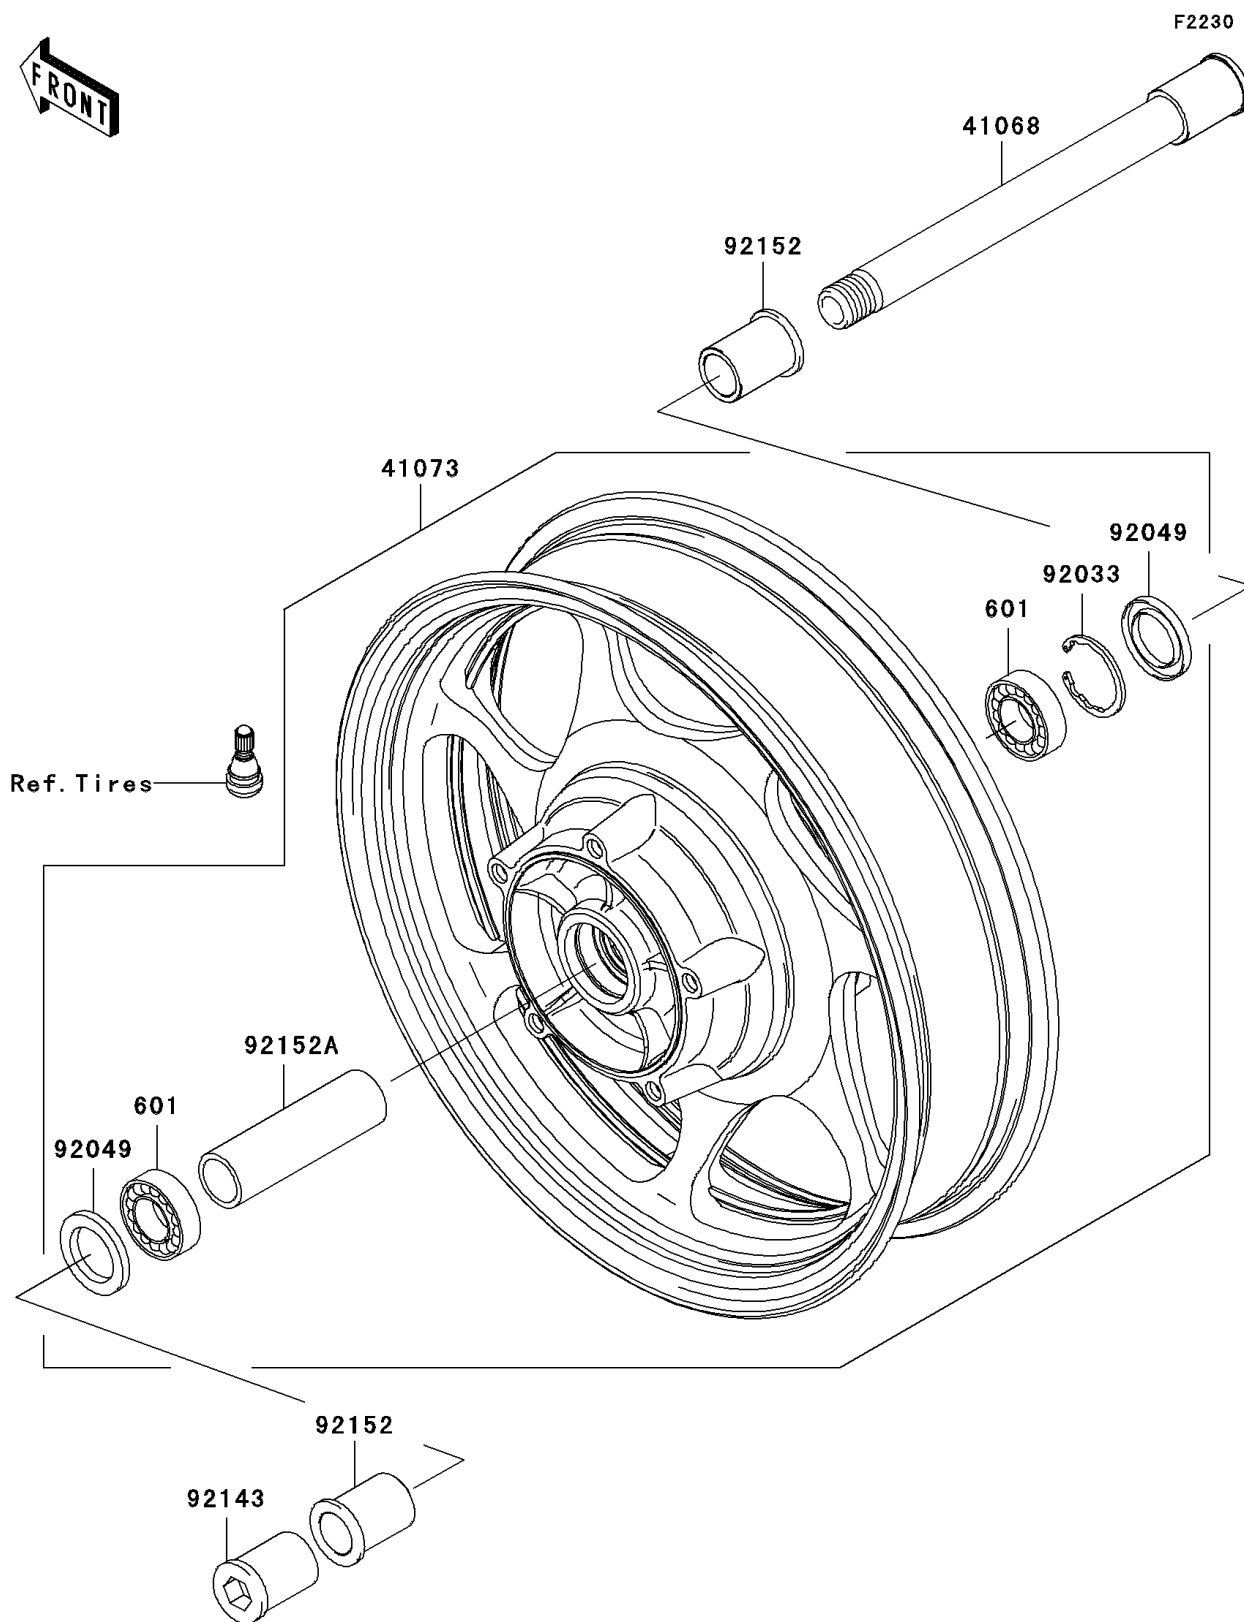

2005 Vulcan 2000

PARTS DIAGRAM

Front Wheel

Kawasaki

Let the Good Times Roll®

2005 Vulcan 2000

PARTS LIST

Front Wheel

ITEM NAME

PART NUMBER

QUANTITY
