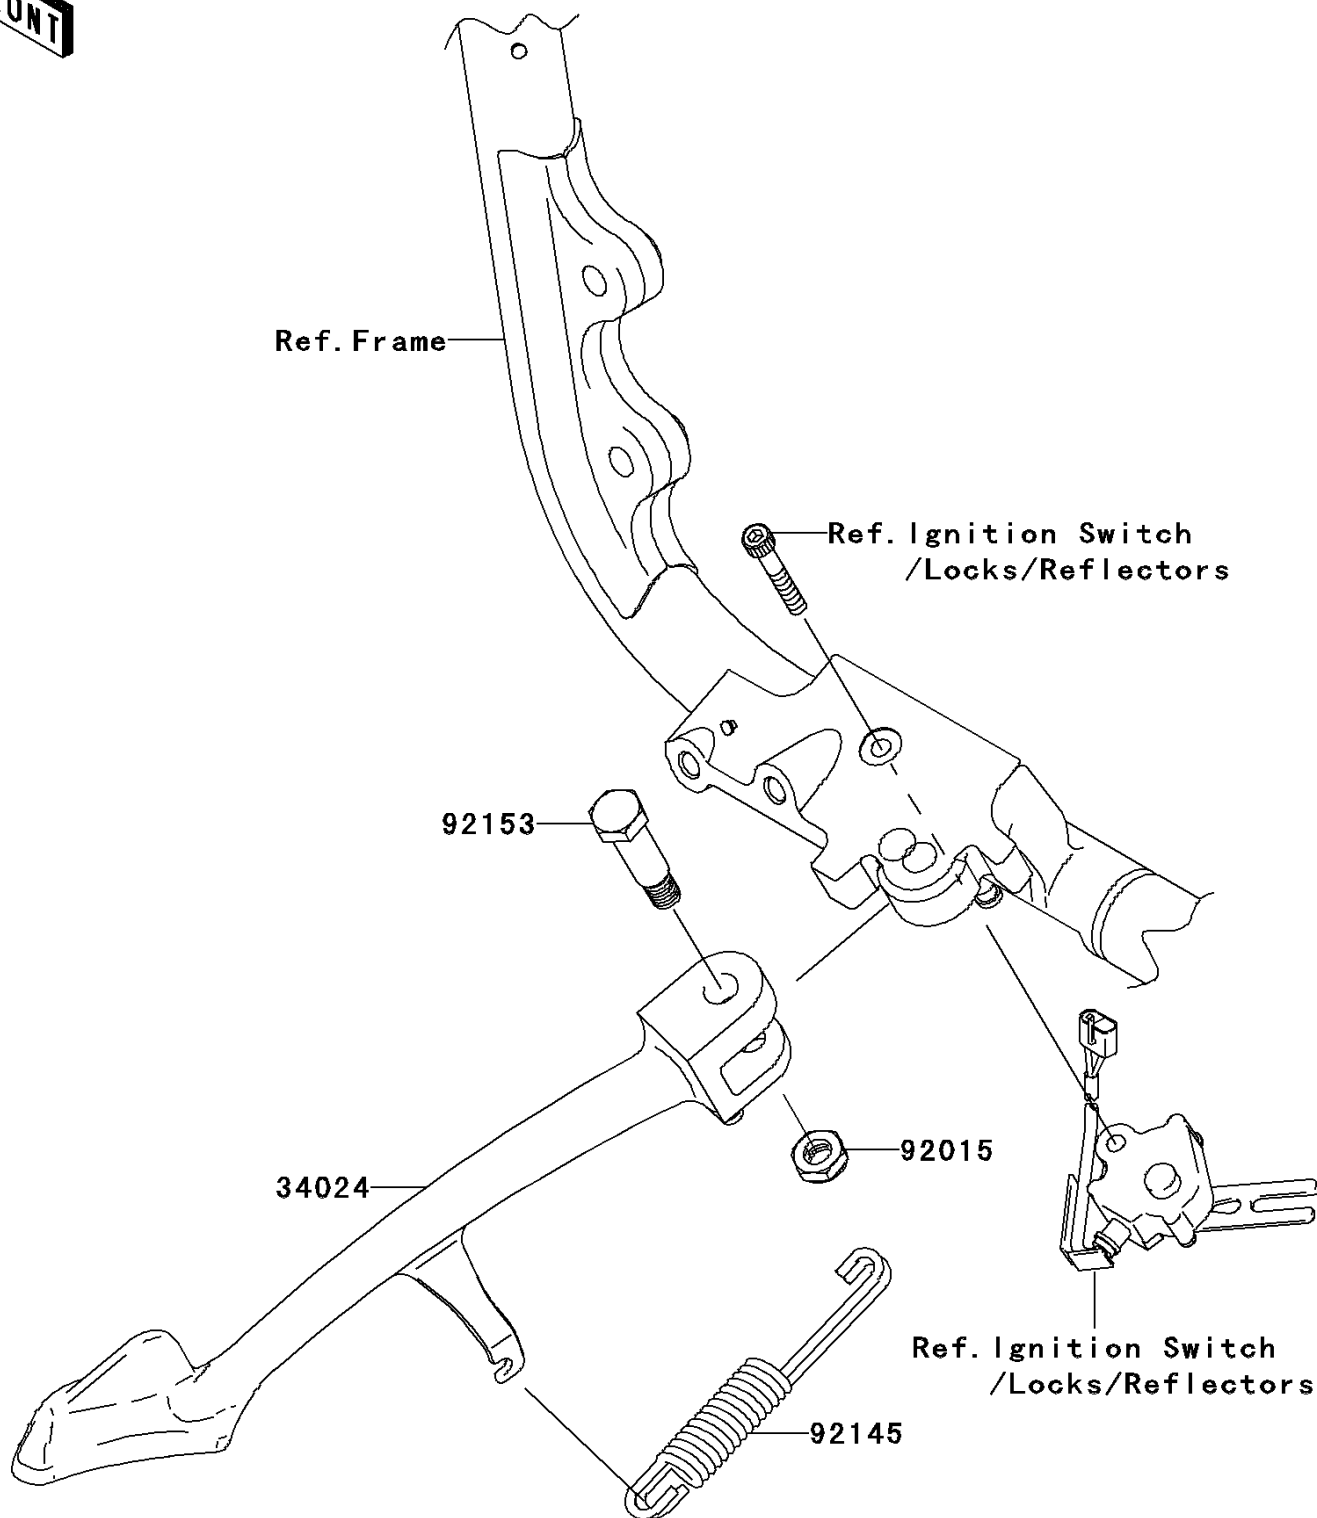

# 2005 Vulcan 2000

## PARTS DIAGRAM

Stand(s)

**Kawasaki**

Let the Good Times Roll®

F2190

## PARTS LIST

Stand(s)

**ITEM NAME**

**PART NUMBER**

**QUANTITY**

---