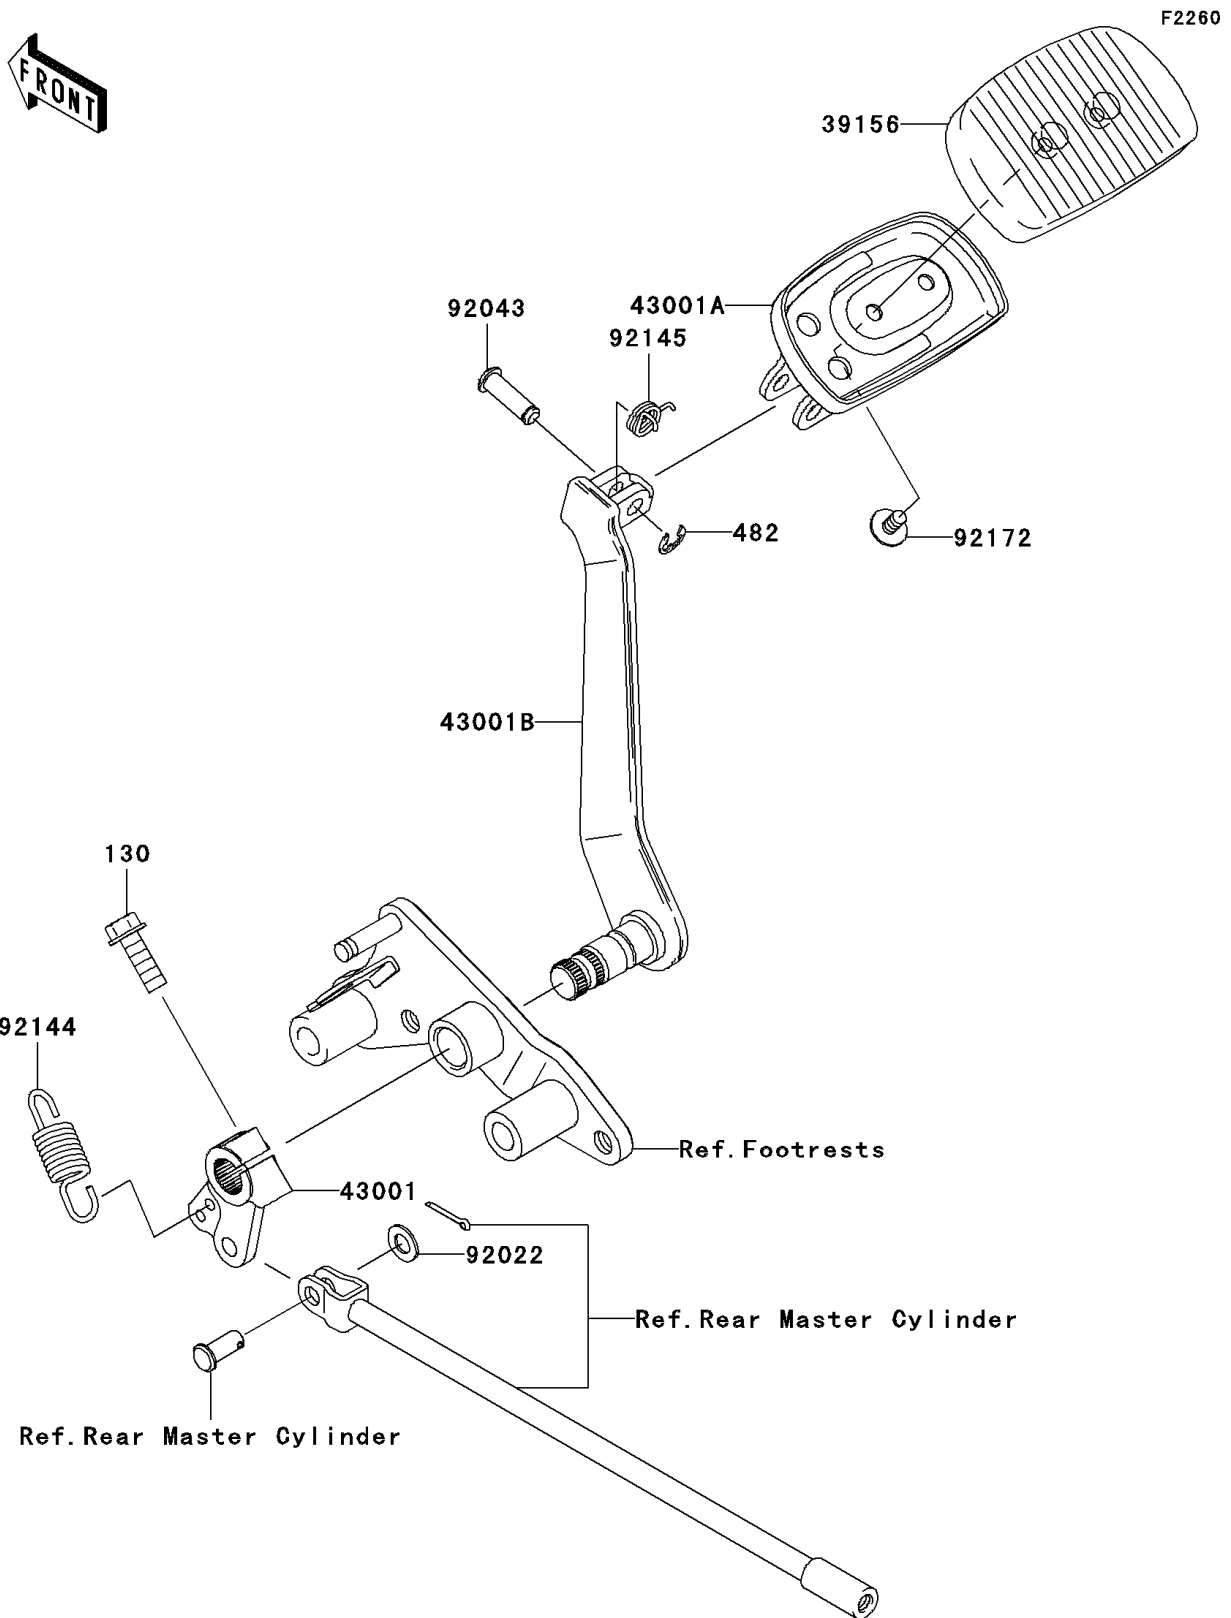

2009 Vulcan® 2000

PARTS DIAGRAM

Brake Pedal/Torque Link

2009 Vulcan® 2000

PARTS LIST

Brake Pedal/Torque Link

ITEM NAME

PART NUMBER

QUANTITY
