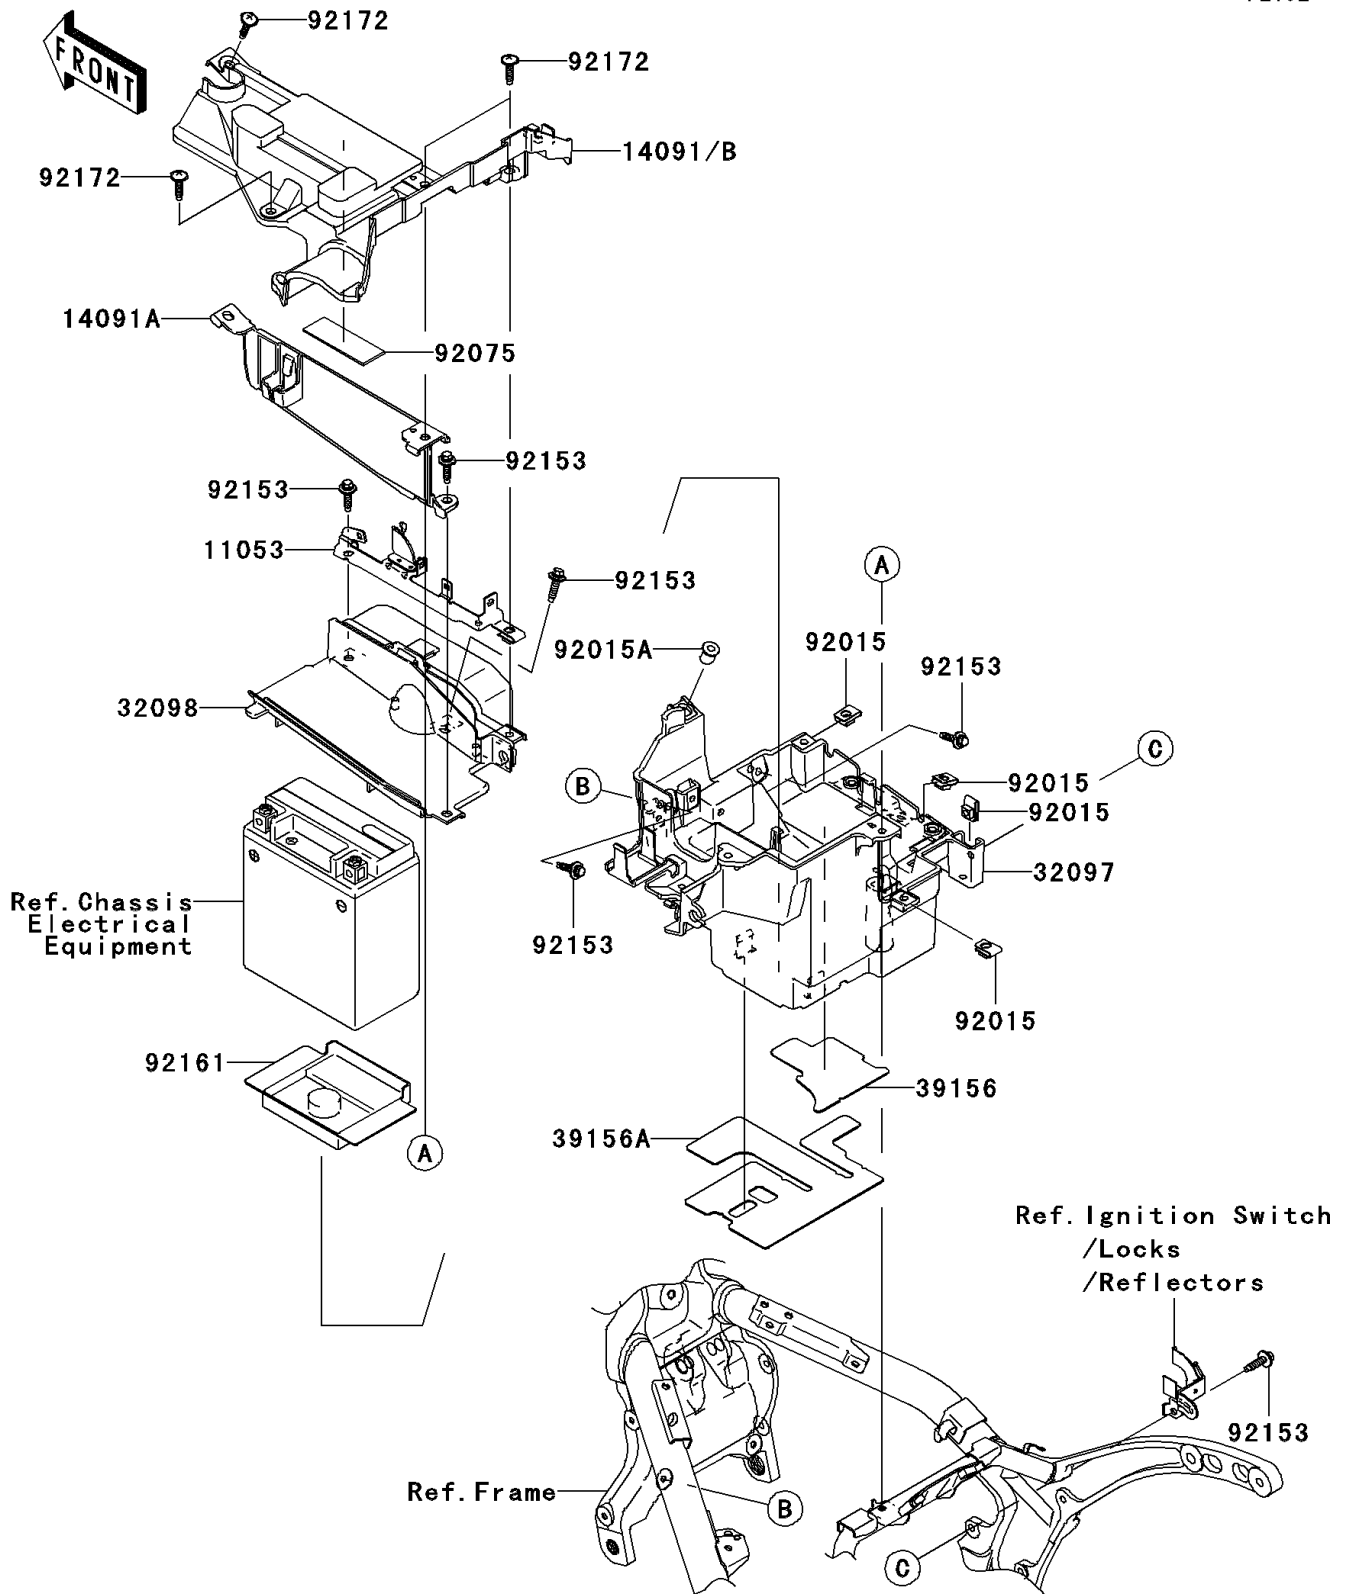

2005 Vulcan 2000

PARTS DIAGRAM

Battery Case

F2132

2005 Vulcan 2000

PARTS LIST

Battery Case

ITEM NAME

PART NUMBER

QUANTITY
