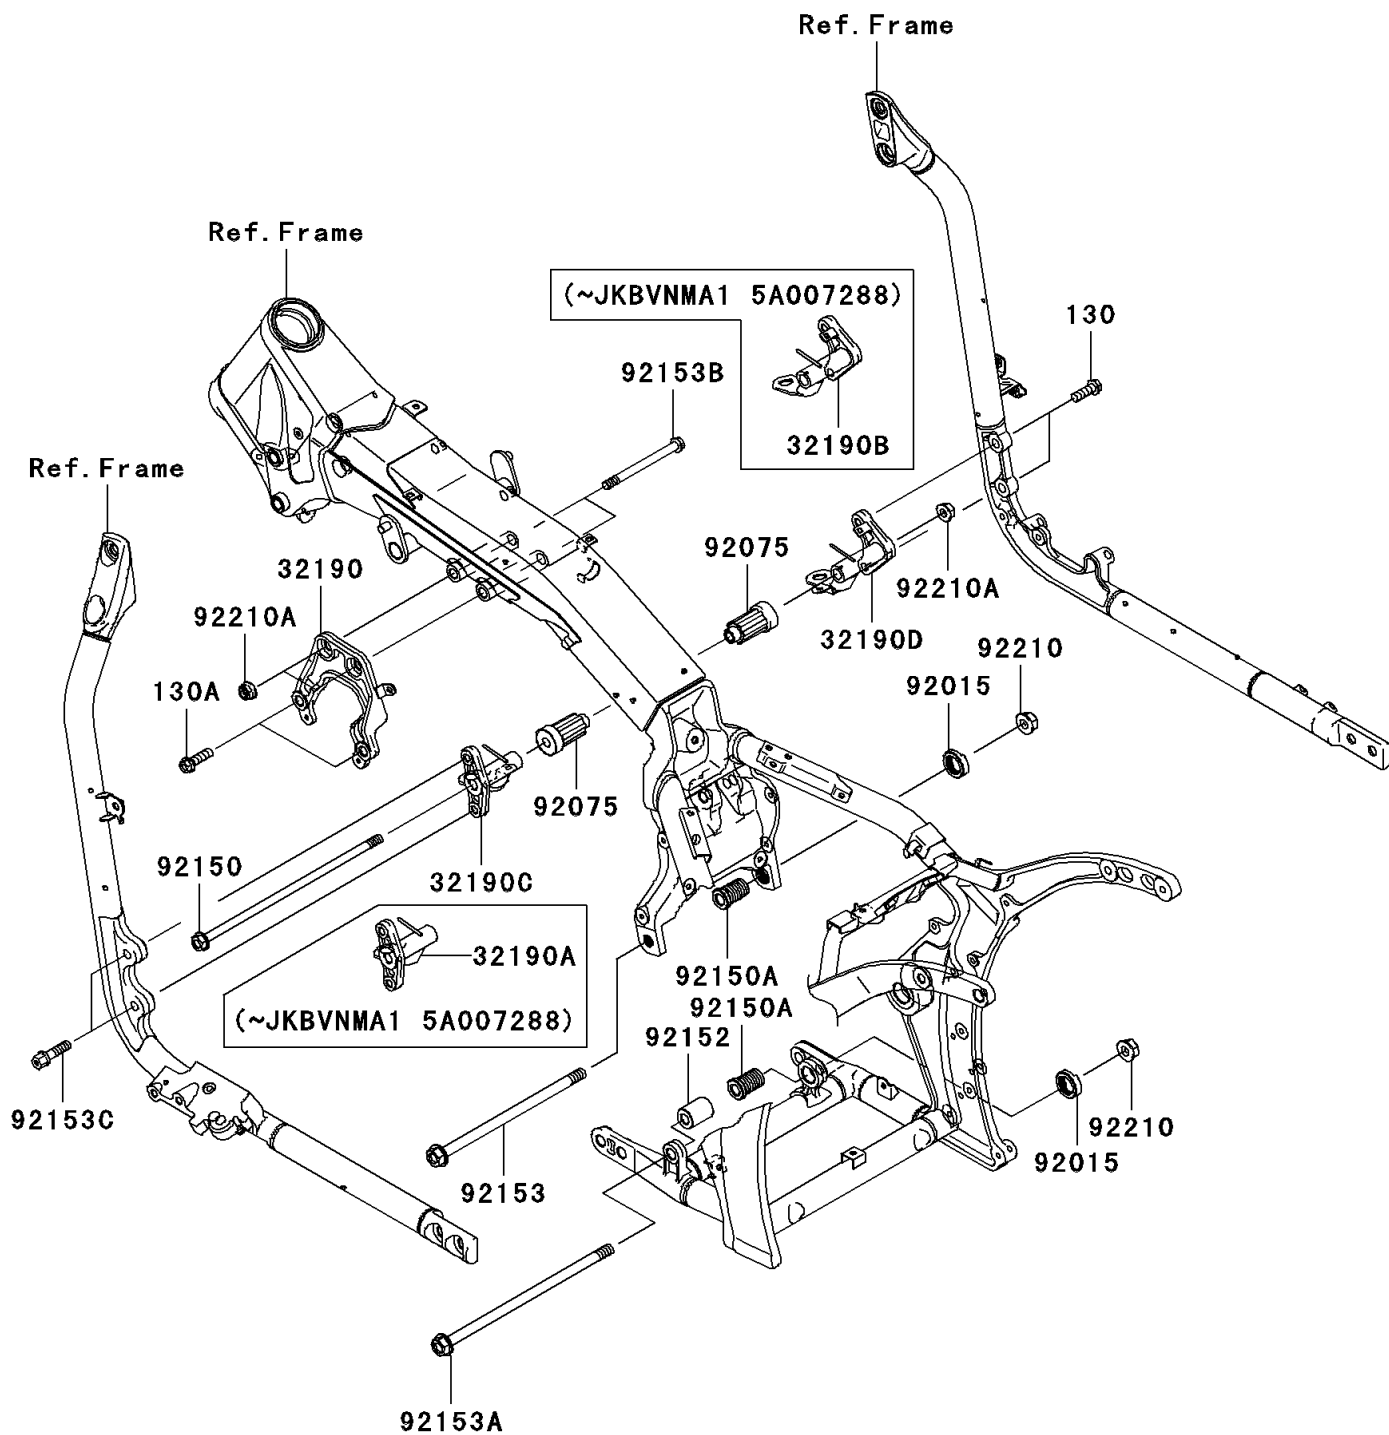

2005 Vulcan 2000

PARTS DIAGRAM

Engine Mount(A2)

F2122A

2005 Vulcan 2000

PARTS LIST

Engine Mount(A2)

ITEM NAME

PART NUMBER

QUANTITY
