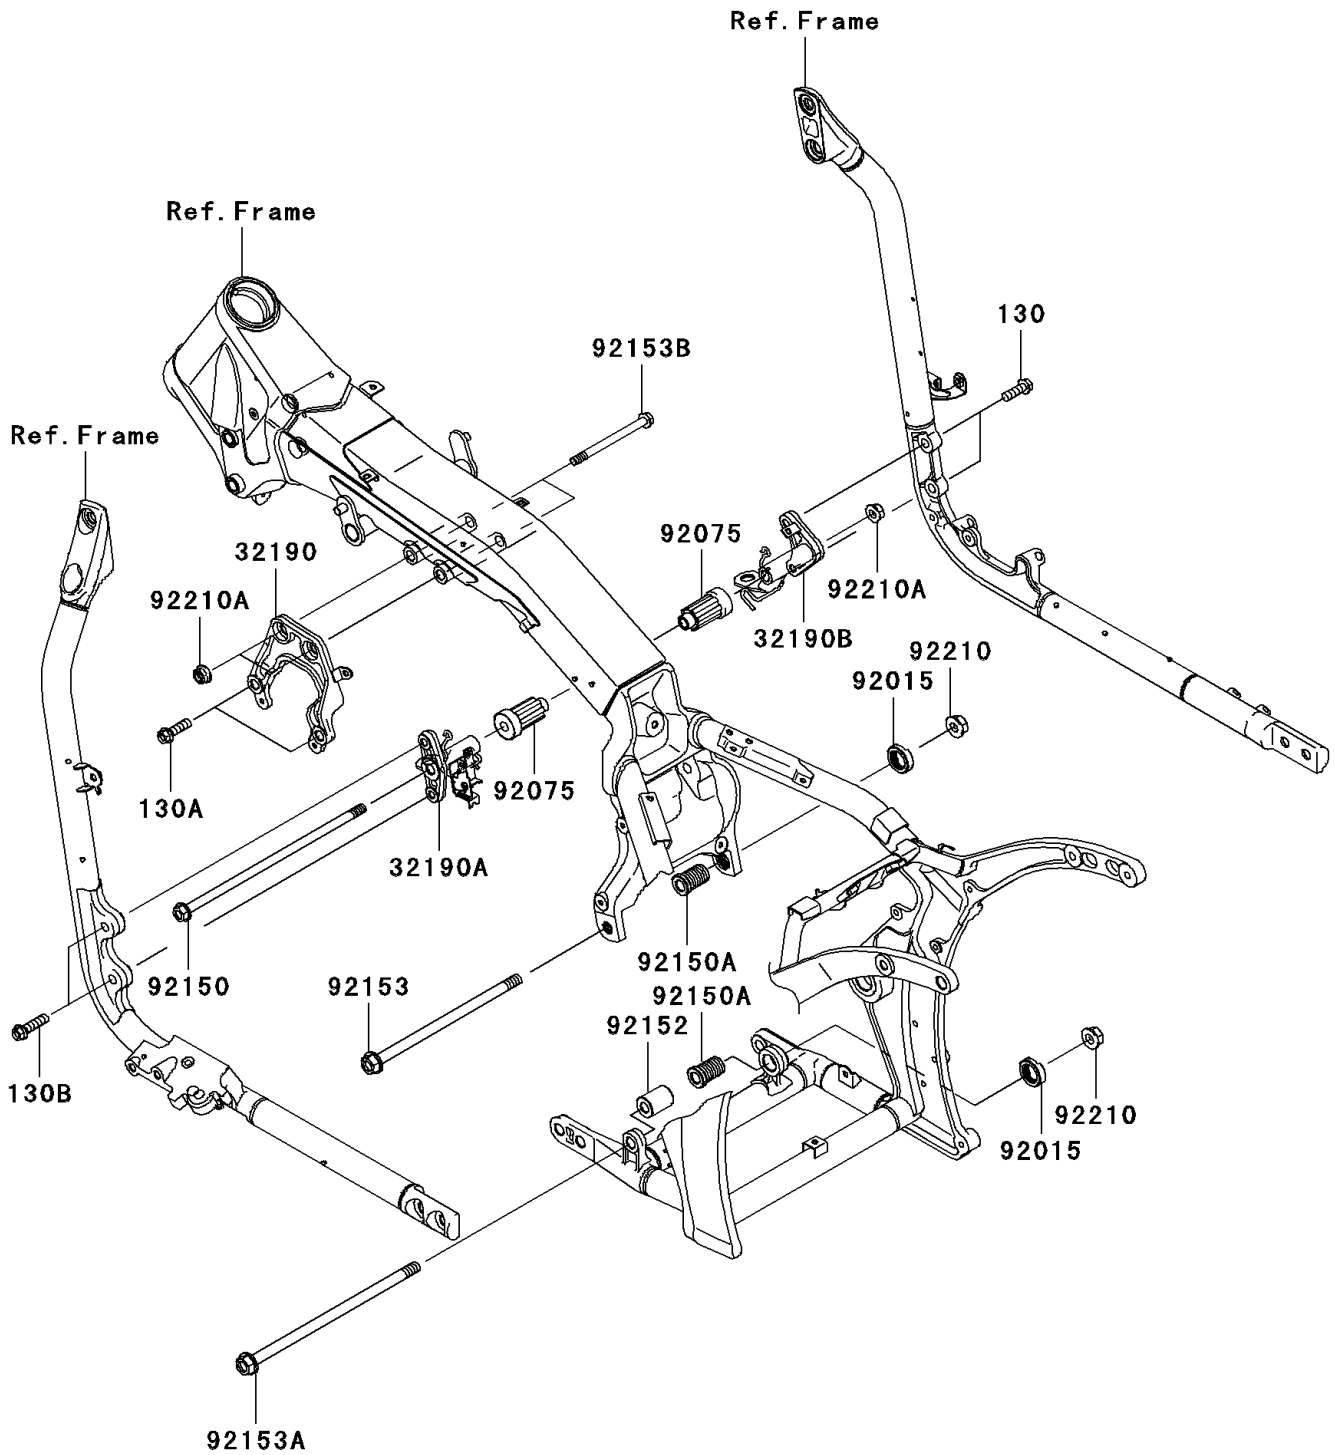

2004 Vulcan 2000

PARTS DIAGRAM

Engine Mount(A1)

F2122

2004 Vulcan 2000

PARTS LIST

Engine Mount(A1)

ITEM NAME

PART NUMBER

QUANTITY
