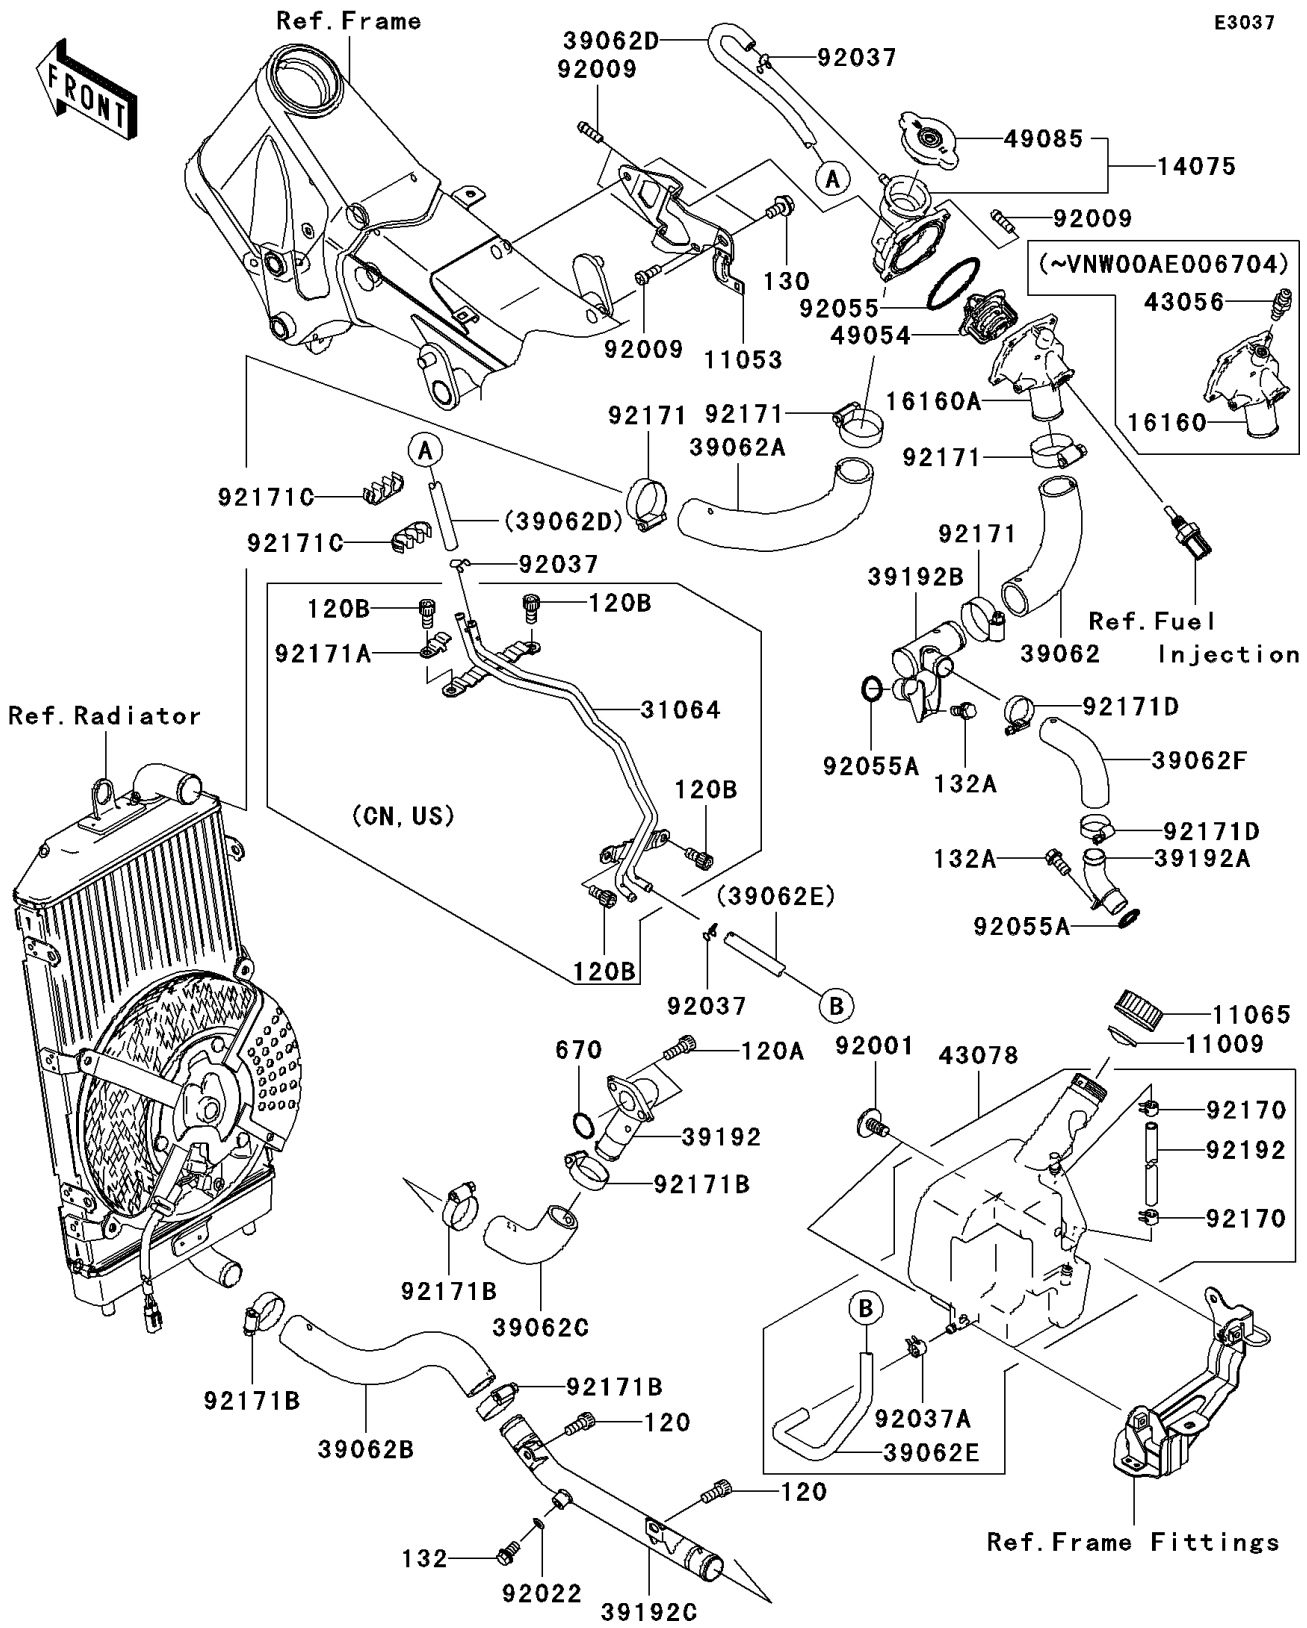

2005 Vulcan 2000

PARTS DIAGRAM

Water Pipe

E3037

2005 Vulcan 2000

PARTS LIST

Water Pipe

ITEM NAME

PART NUMBER

QUANTITY
