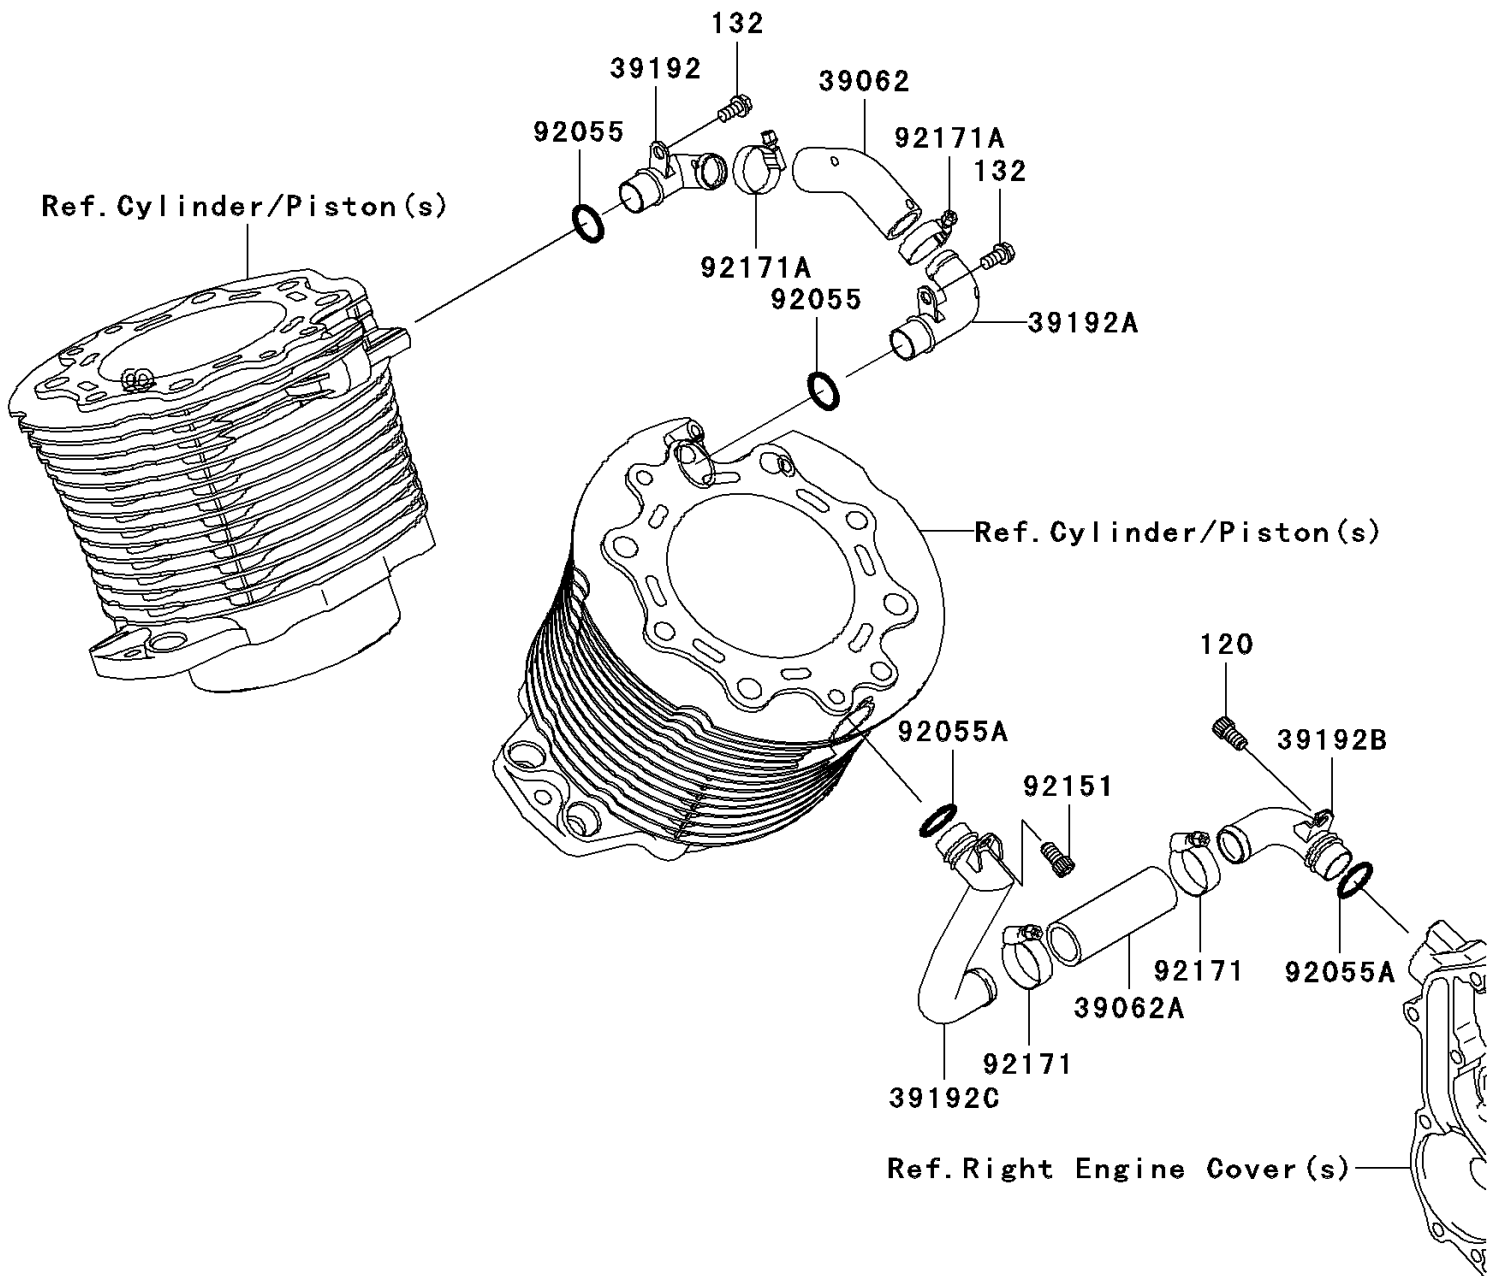

2005 Vulcan 2000

PARTS DIAGRAM

Cooling

E3035

2005 Vulcan 2000

PARTS LIST

Cooling

ITEM NAME

PART NUMBER

QUANTITY
