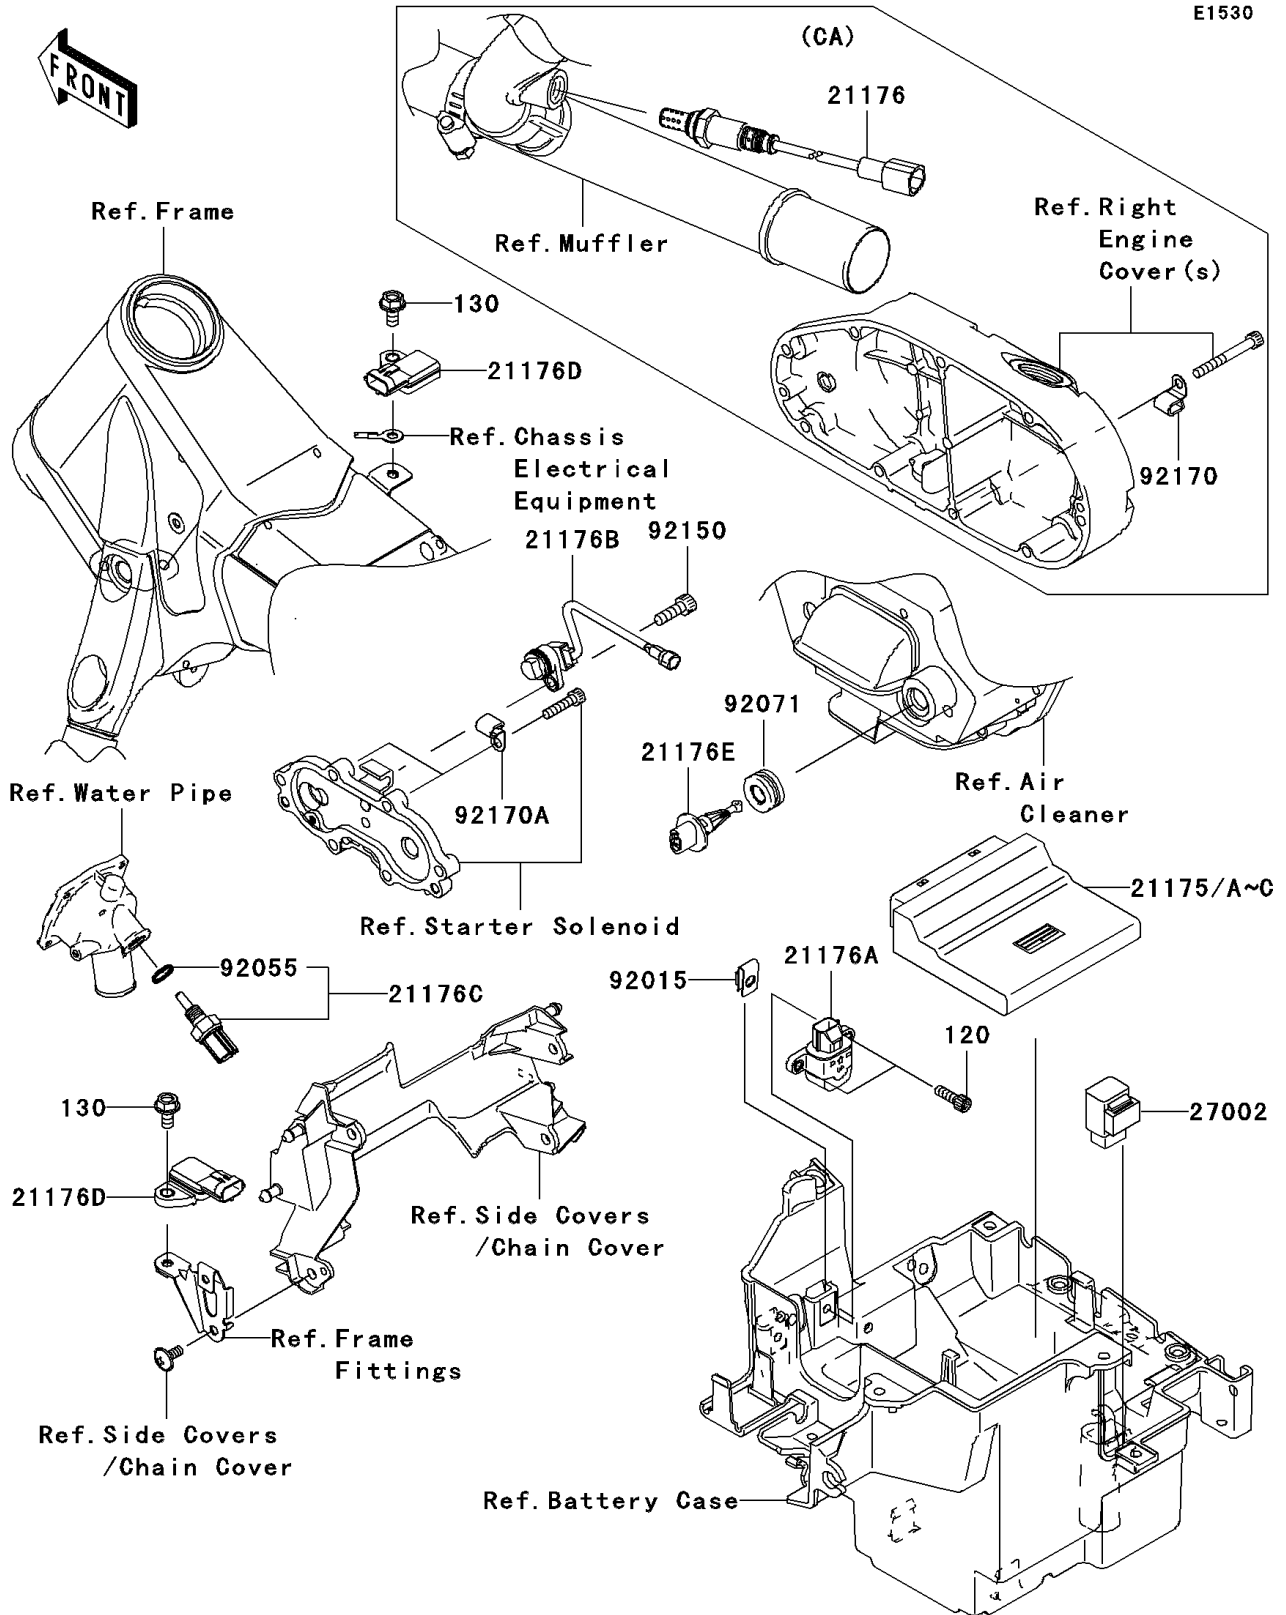

2005 Vulcan 2000

PARTS DIAGRAM

Fuel Injection

2005 Vulcan 2000

PARTS LIST

Fuel Injection

ITEM NAME

PART NUMBER

QUANTITY
