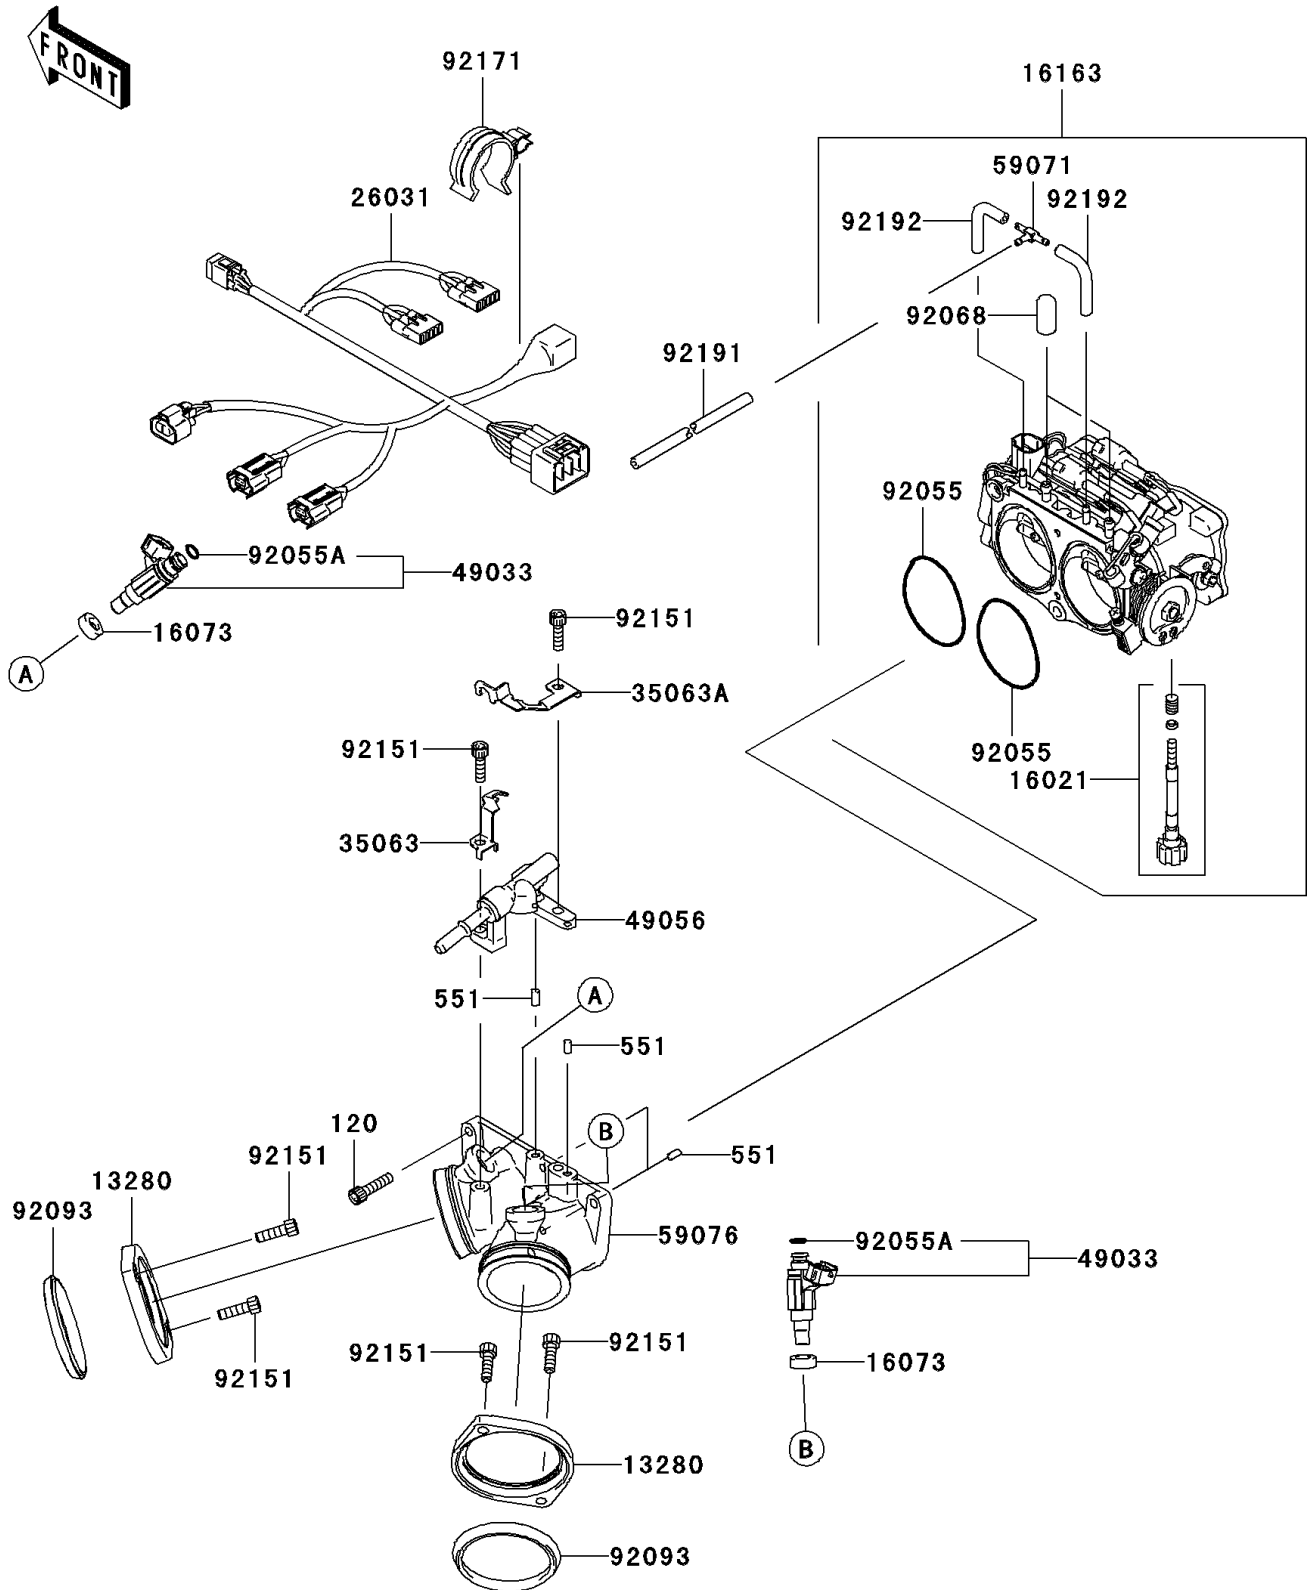

2005 Vulcan 2000

PARTS DIAGRAM

Throttle

E1510

2005 Vulcan 2000

PARTS LIST

Throttle

ITEM NAME

PART NUMBER

QUANTITY
