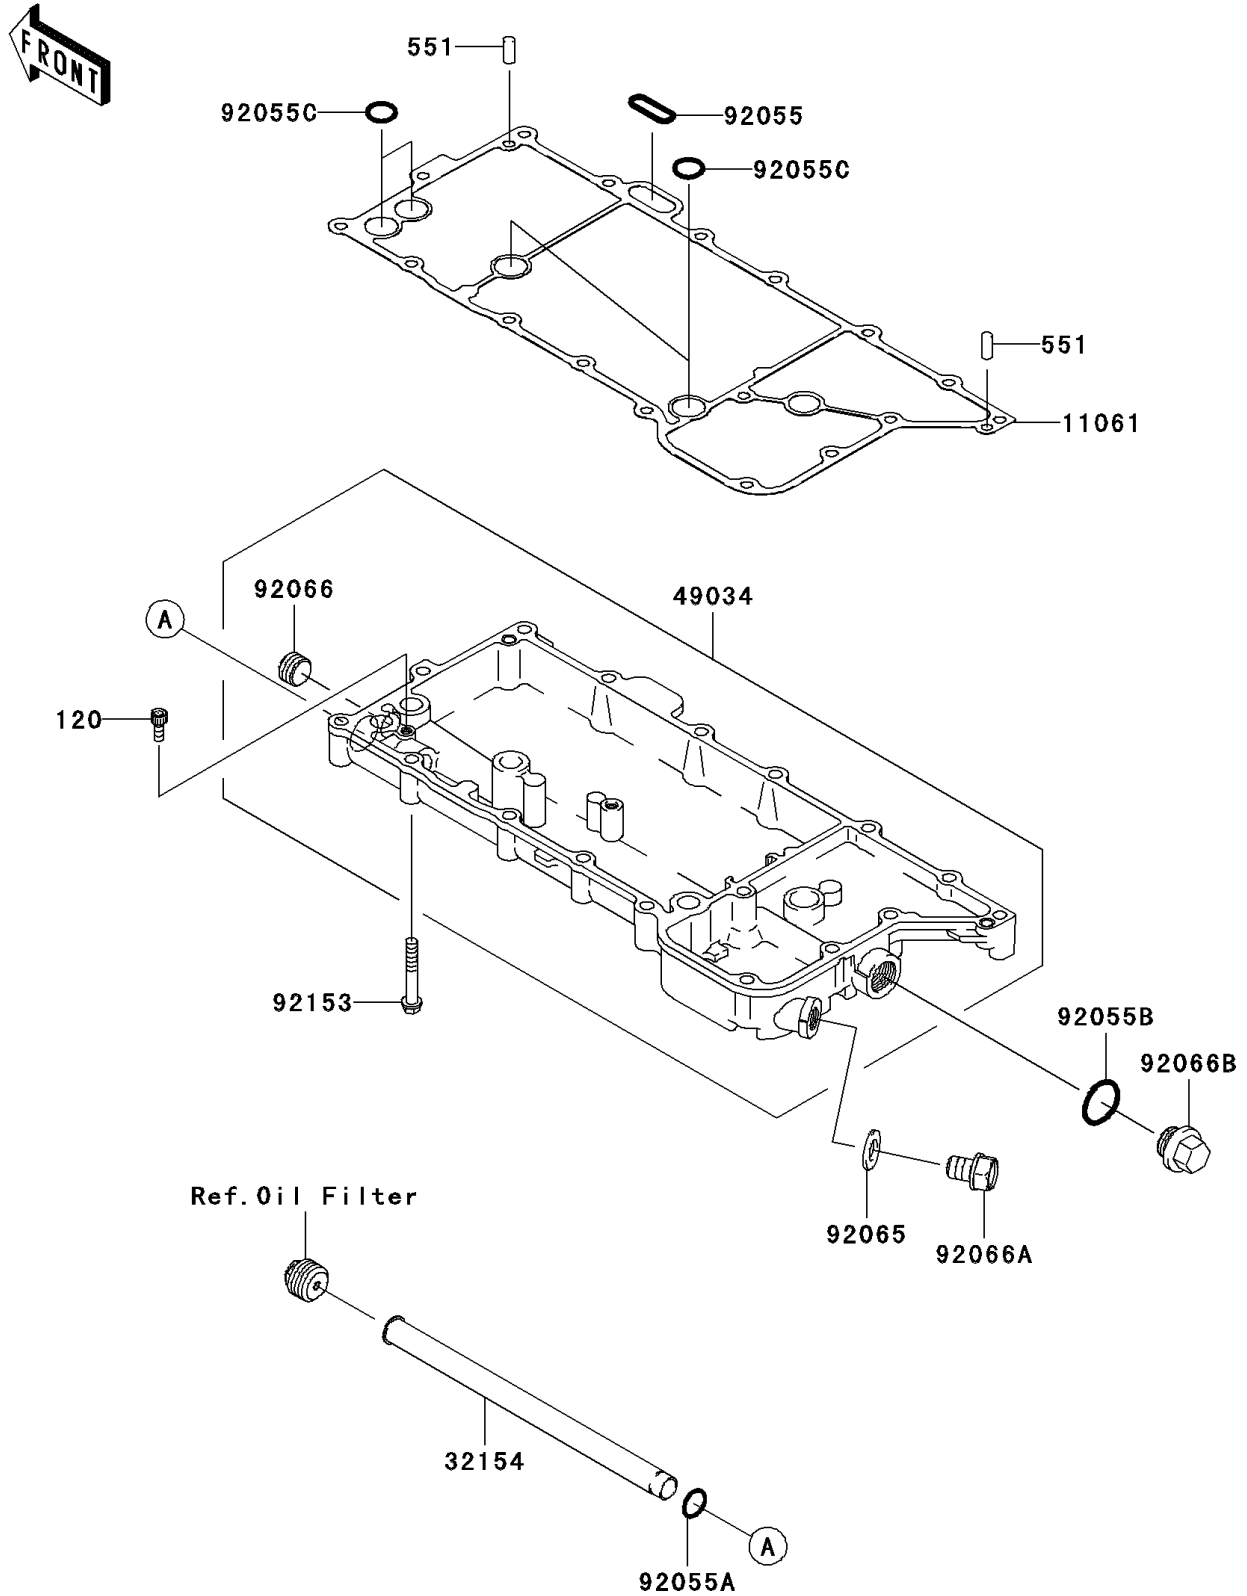

2005 Vulcan 2000

PARTS DIAGRAM

Oil Pan

E1434

2005 Vulcan 2000

PARTS LIST

Oil Pan

ITEM NAME

PART NUMBER

QUANTITY
