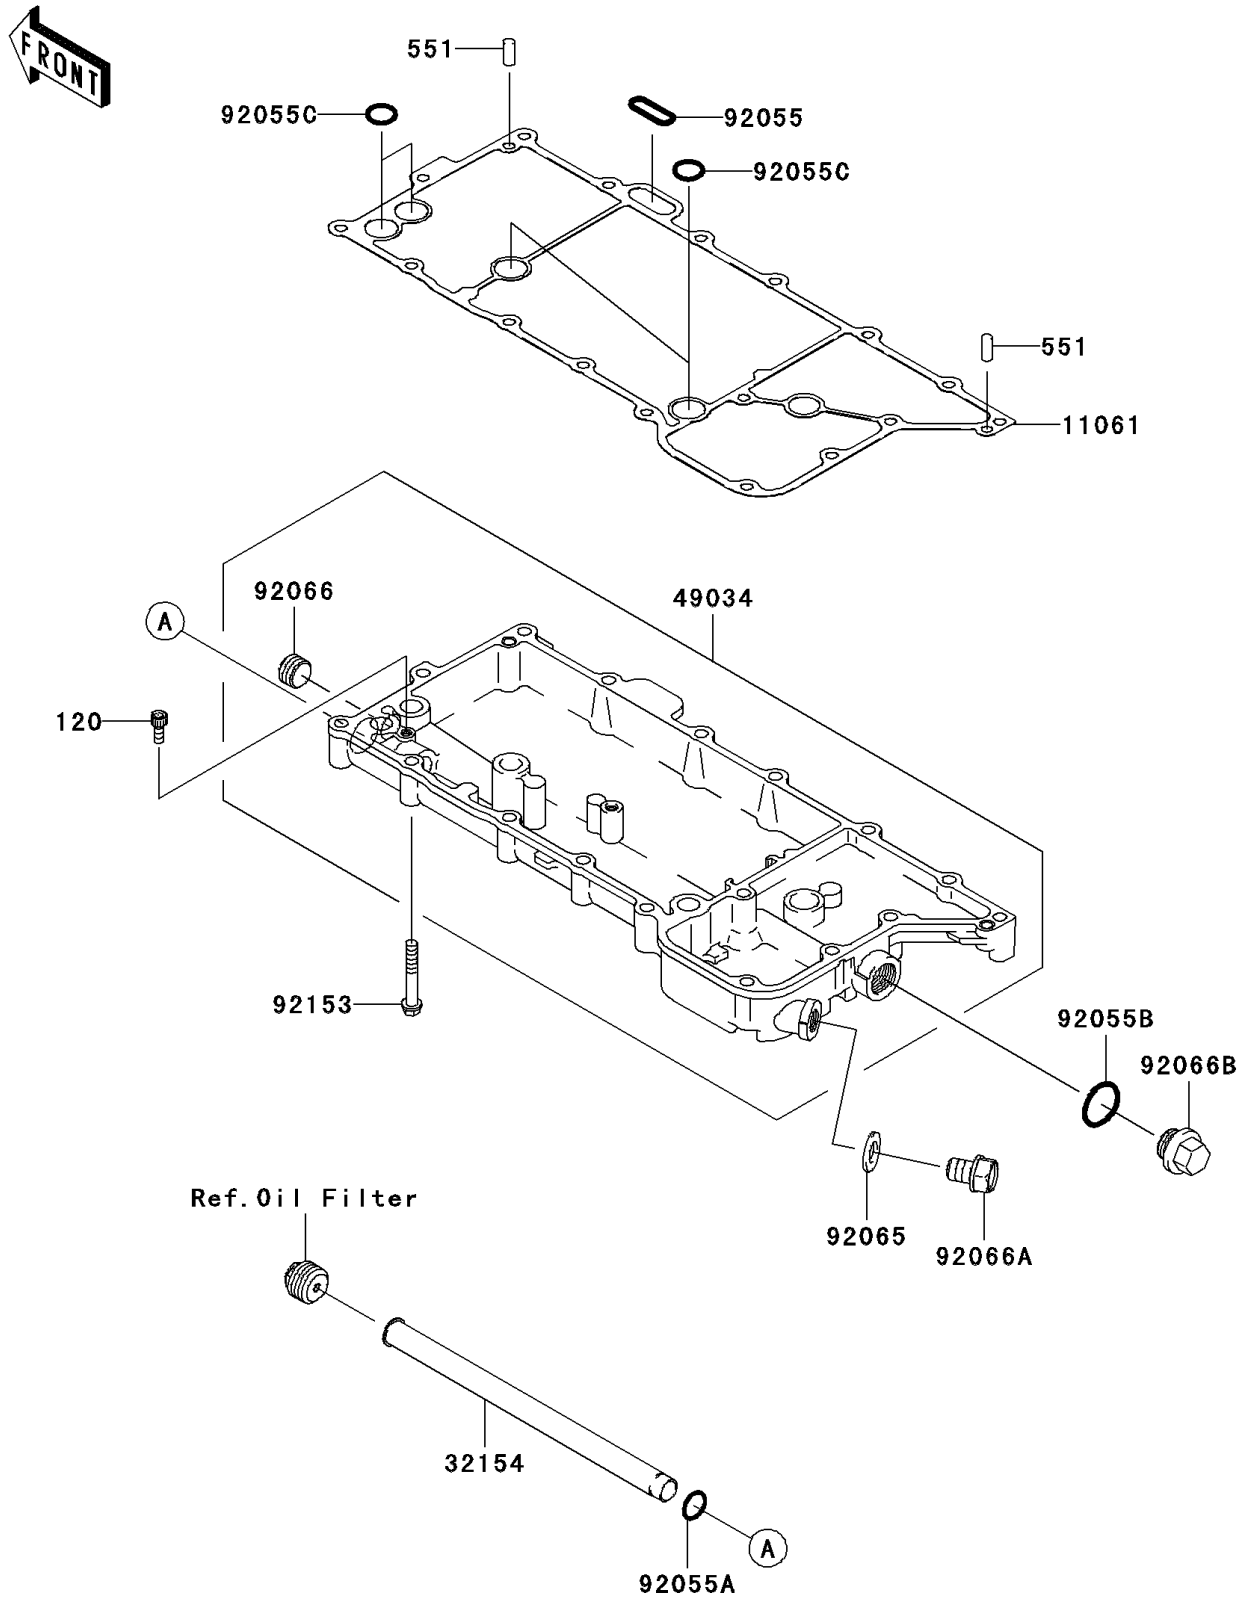

2004 Vulcan 2000

PARTS DIAGRAM

Oil Pan

E1434

2004 Vulcan 2000

PARTS LIST

Oil Pan

ITEM NAME

PART NUMBER

QUANTITY
