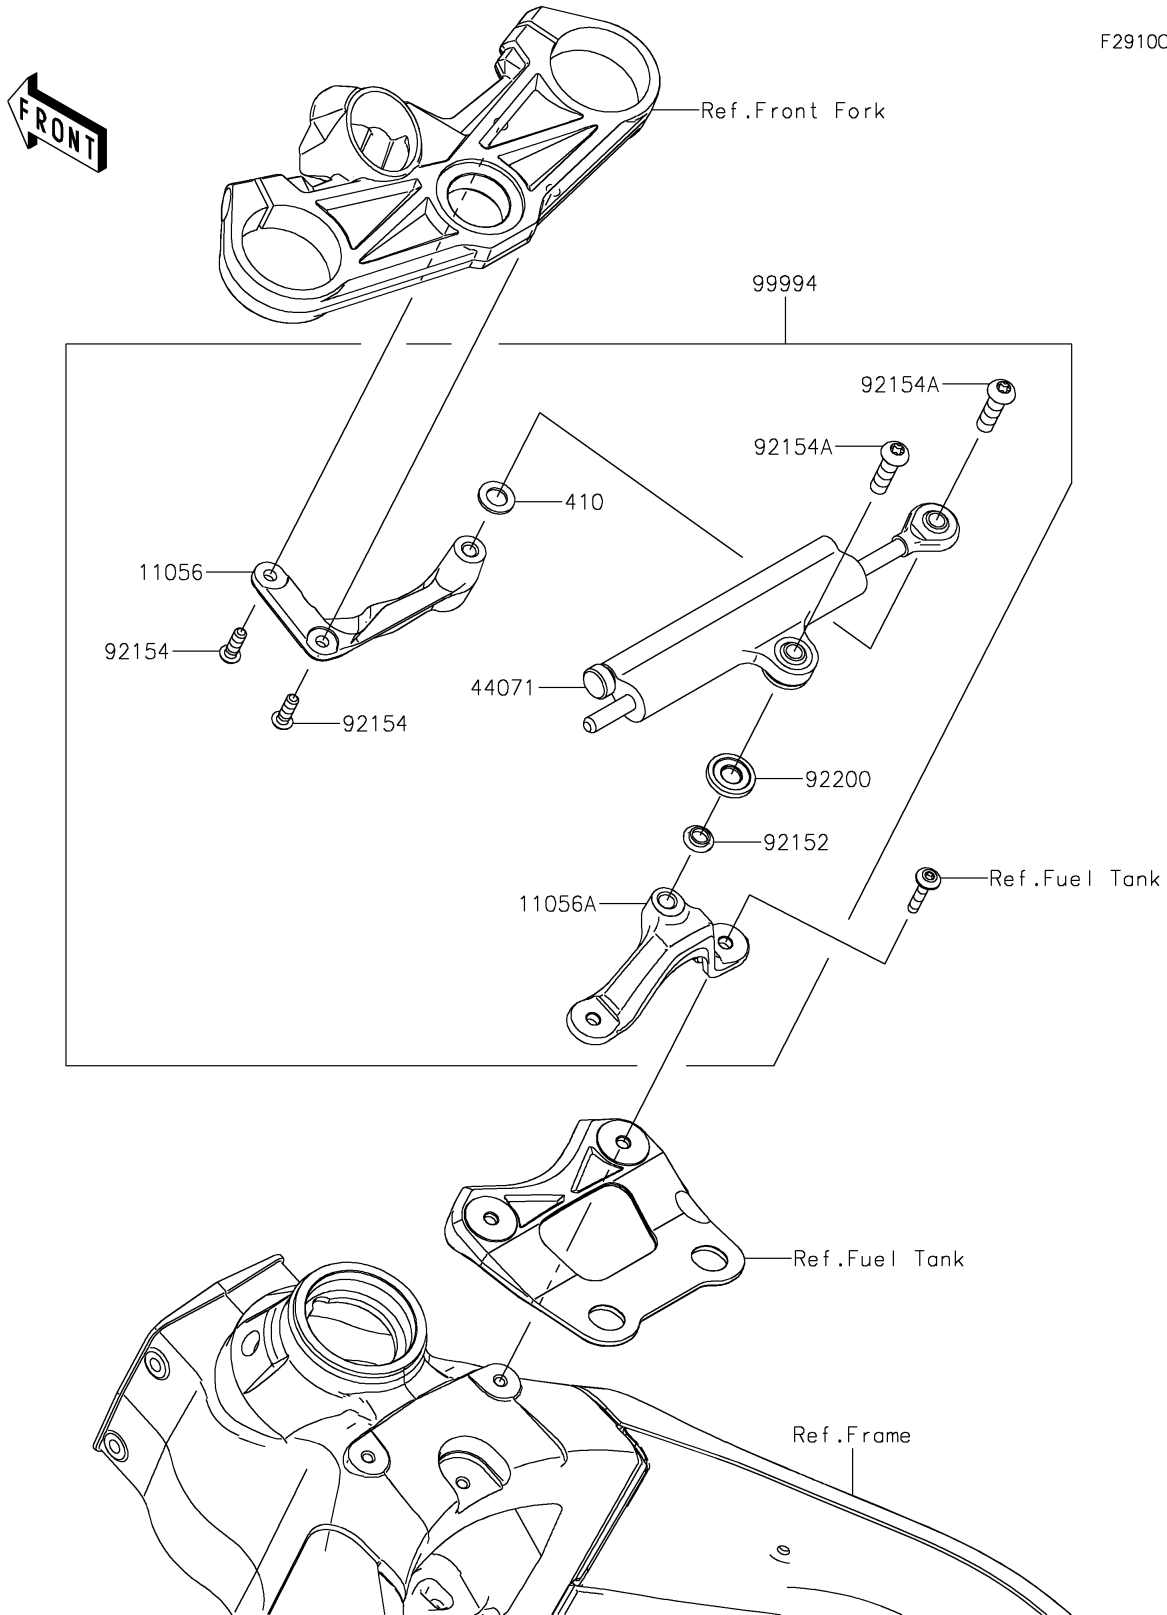

2022 Ninja ZX-6R ABS KRT Edition

PARTS DIAGRAM

Accessory(Steering Damper)

F2910C

2022 Ninja ZX-6R ABS KRT Edition

PARTS LIST

Accessory(Steering Damper)

ITEM NAME

PART NUMBER

QUANTITY
