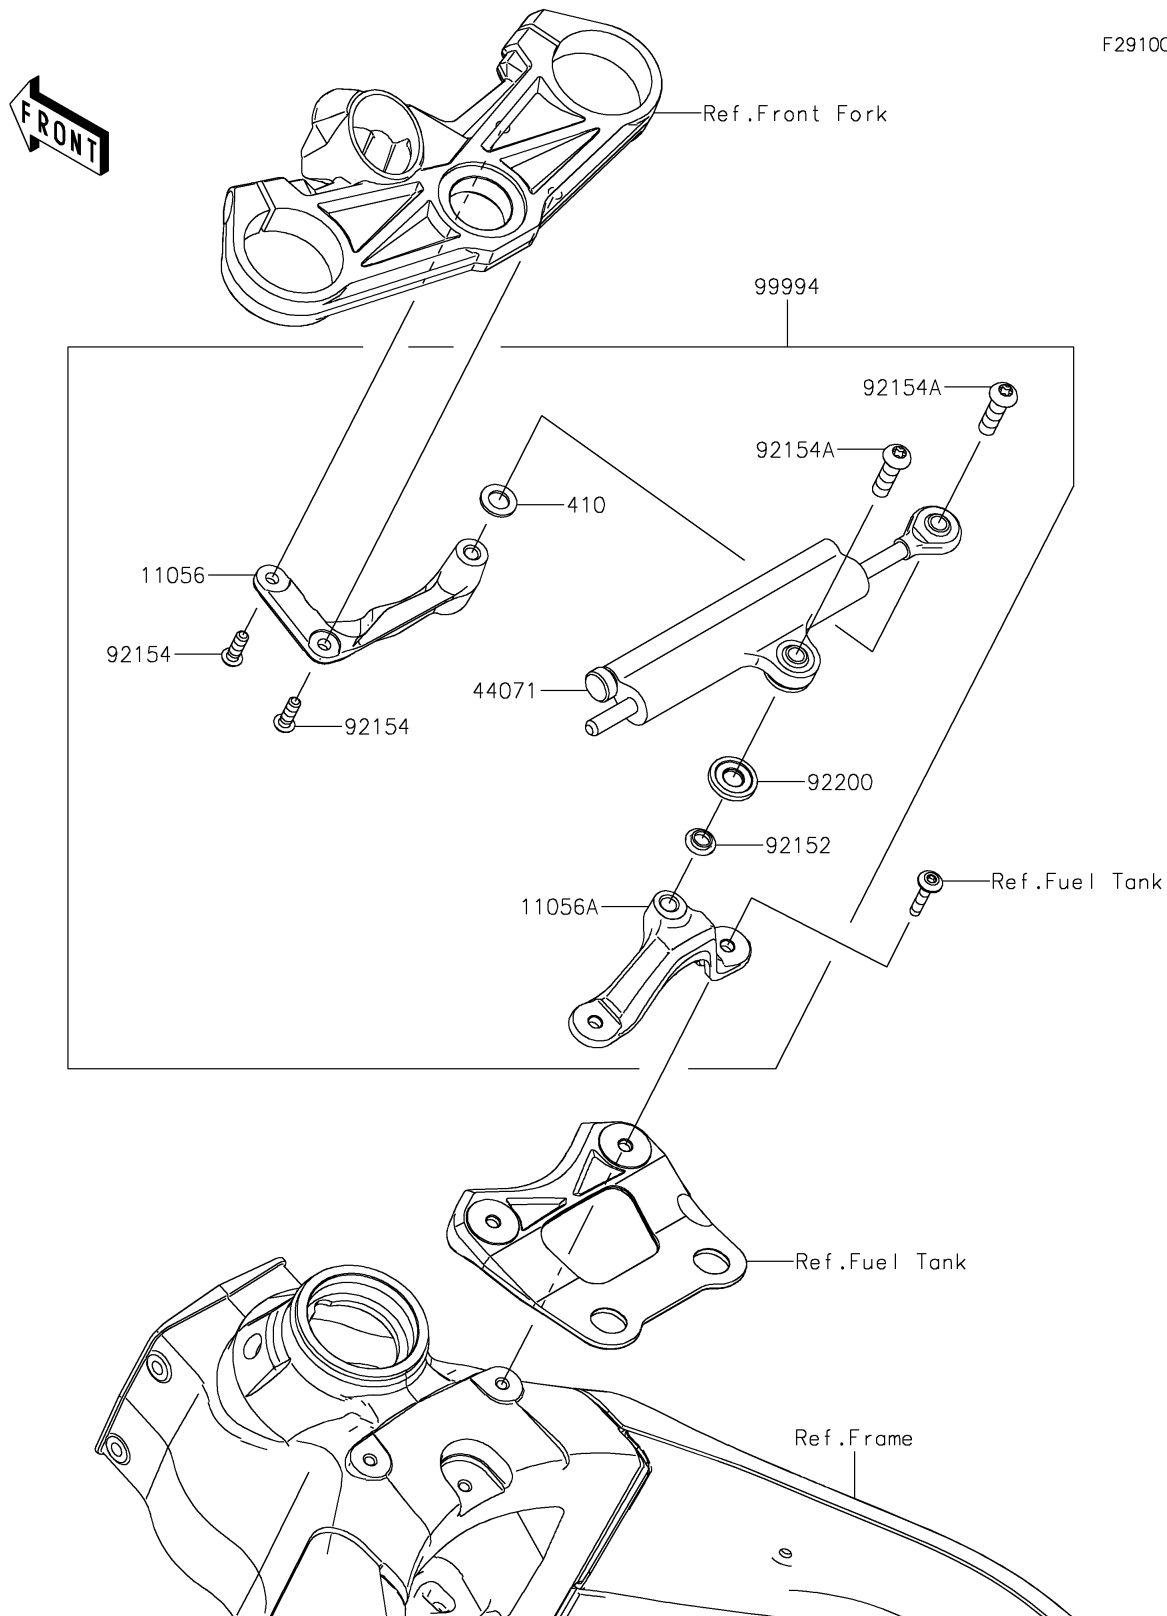

2022 Ninja ZX-6R ABS KRT Edition (CA)

PARTS DIAGRAM

Accessory(Steering Damper)

F2910C

2022 Ninja ZX-6R ABS KRT Edition (CA)

PARTS LIST

Accessory(Steering Damper)

ITEM NAME

PART NUMBER

QUANTITY
