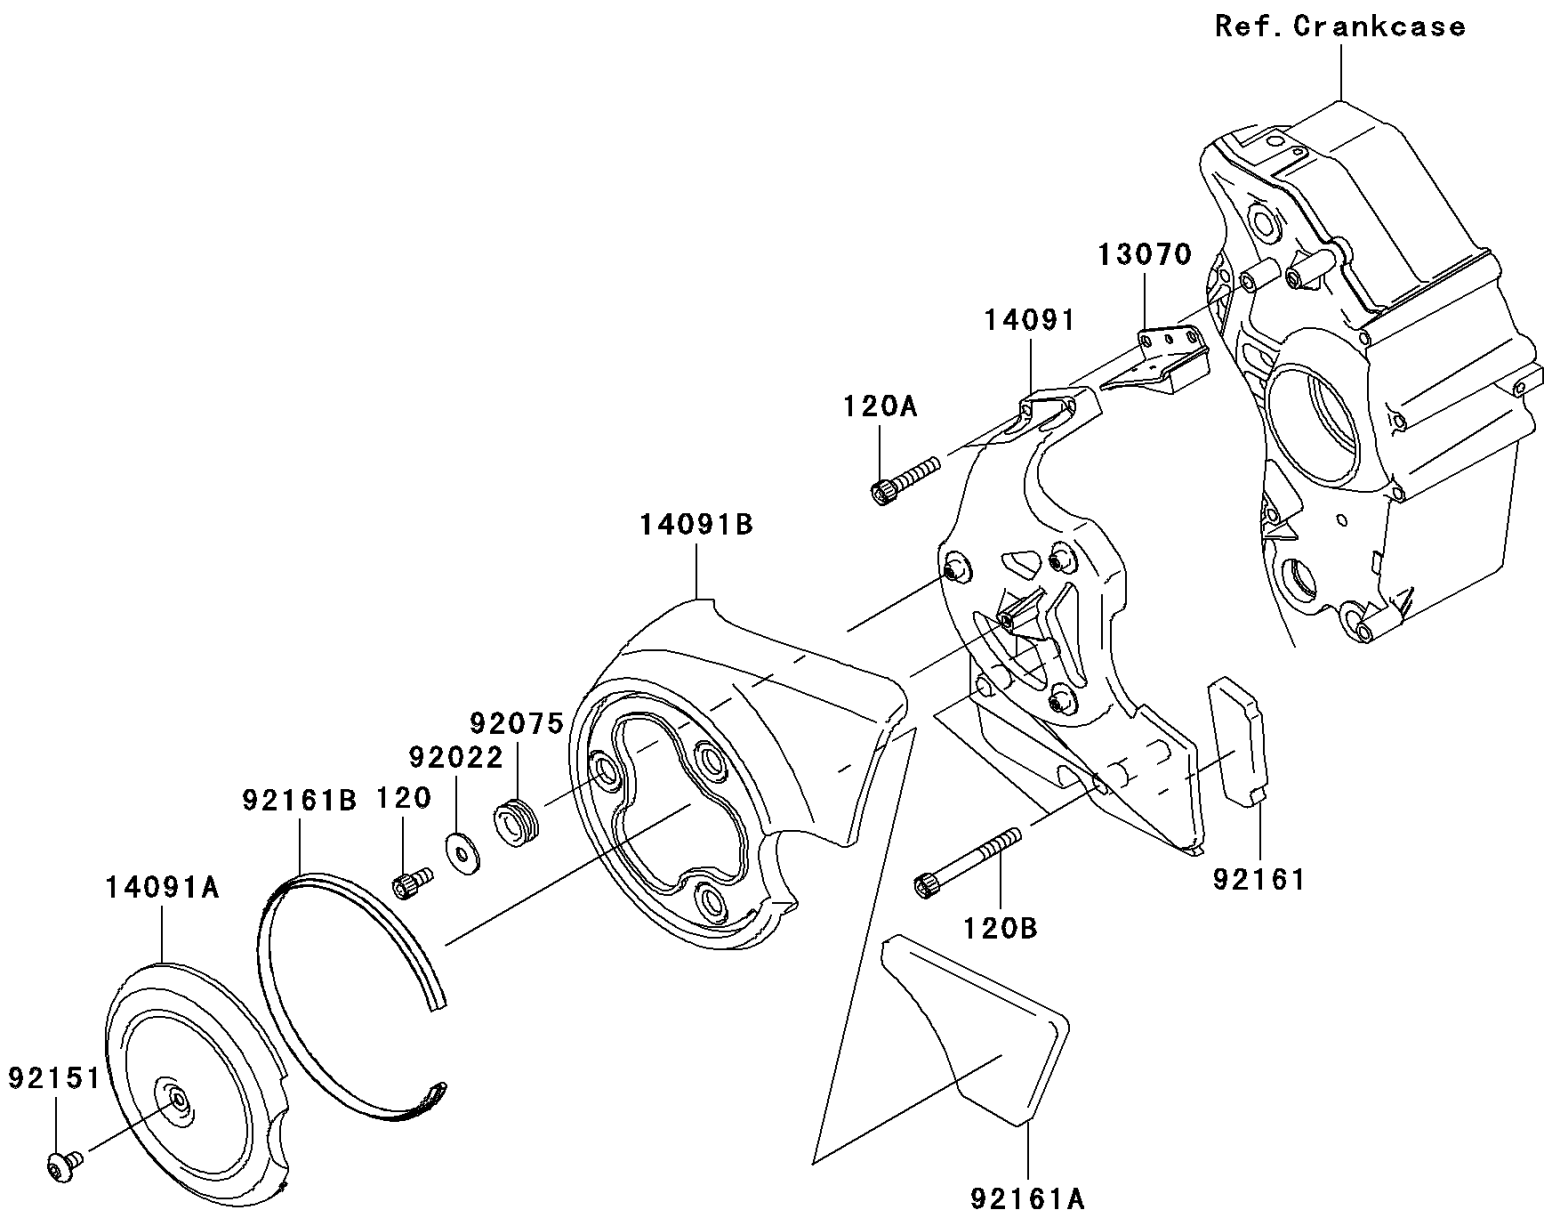

2005 Vulcan 2000

PARTS DIAGRAM

Chain Cover

E1433

2005 Vulcan 2000

PARTS LIST

Chain Cover

ITEM NAME

PART NUMBER

QUANTITY
