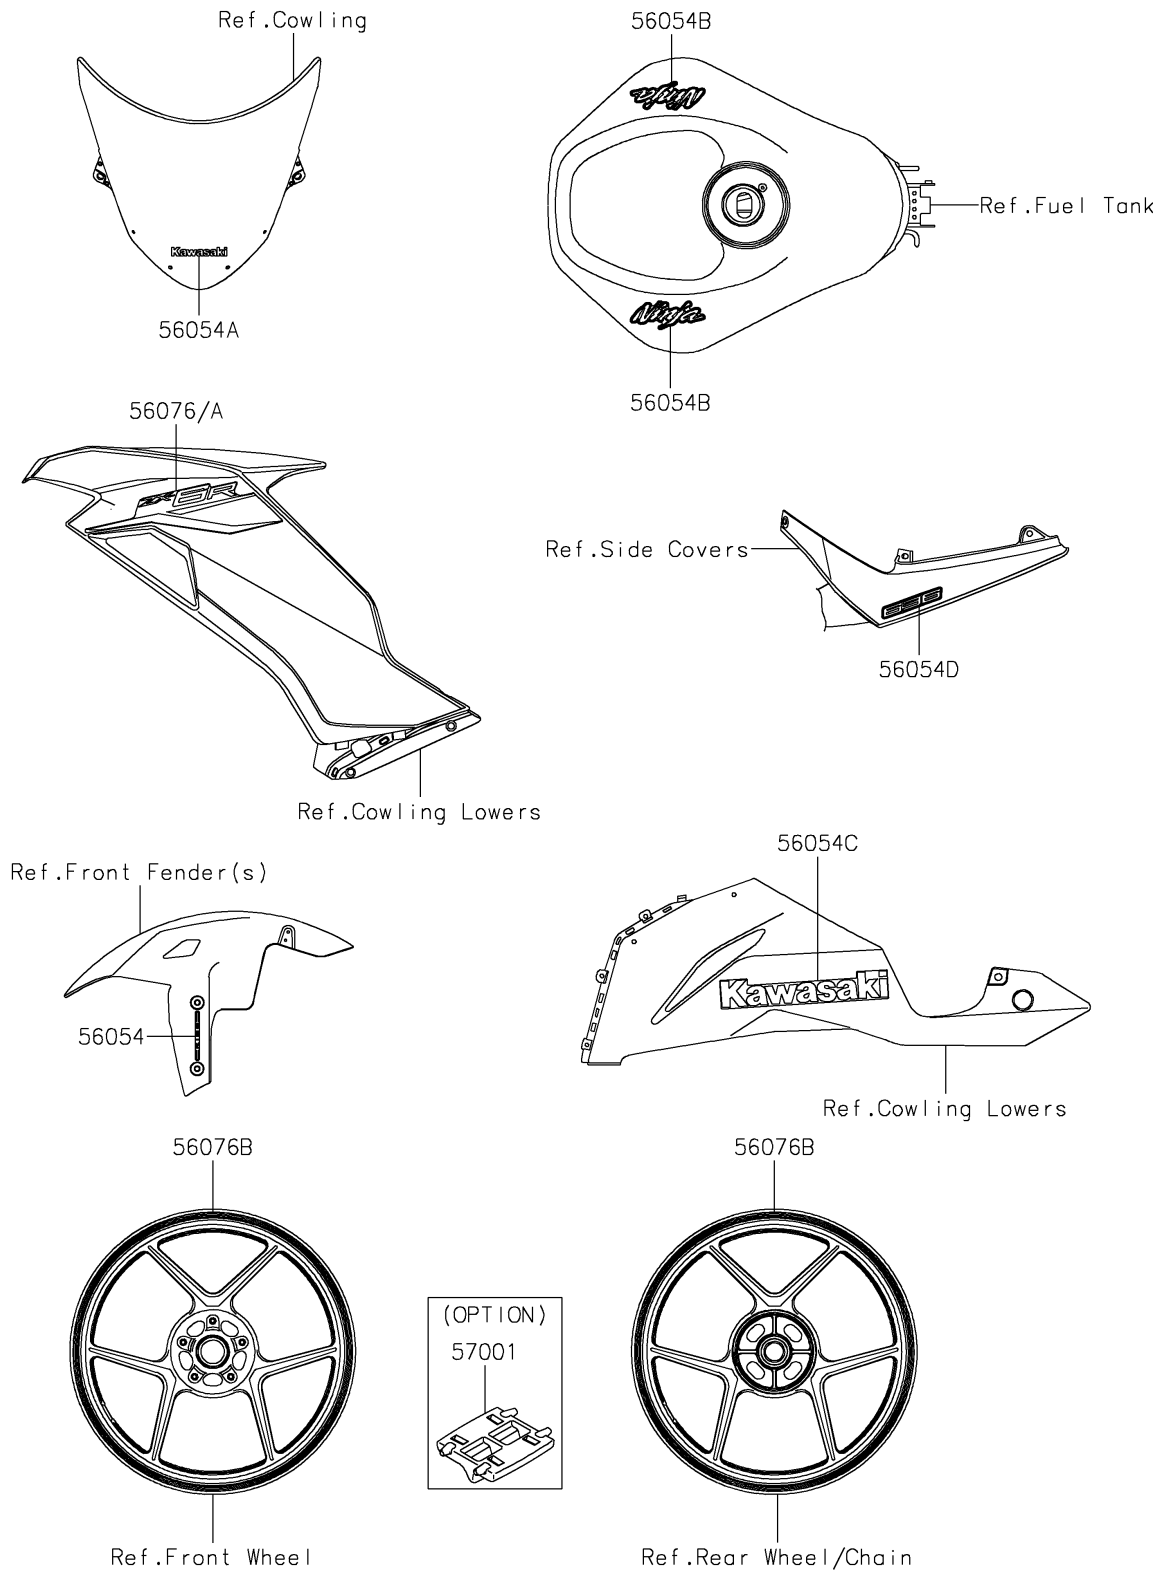

2022 Ninja ZX-6R ABS KRT Edition

PARTS DIAGRAM

Decals(Blue)(GNFNN/GNFNL/GPFNN)

F2861

2022 Ninja ZX-6R ABS KRT Edition

PARTS LIST

Decals(Blue)(GNFNN/GNFNL/GPFNN)

ITEM NAME

PART NUMBER

QUANTITY
